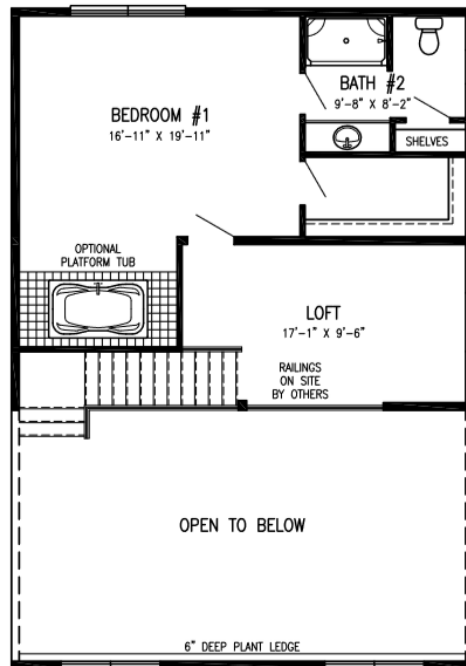

CAVE POINT

- Private Master Bathroom
- Oversized Walk-in Closet
- Plenty of Kitchen Counter Space
- Spacious Living Room For Entertaining
- Main Floor Laundry
- Stone Fireplace

2114 Sq. Ft. | 3 Bedrooms | 2 Bath

VISIT US AT: VERTICALWORKSINC.COM

BECOME A FAN OF VERTICAL WORKS, INC.

CAVE POINT

First Floor

Second Floor (Bonus Room)

sales@verticalworksinc.com
P:414.762.0950 | F:414.762.0955

3123 S. Memorial Dr. | Mt. Pleasant, WI 53403
101 Parr Ave. | Spicewood, TX 78669