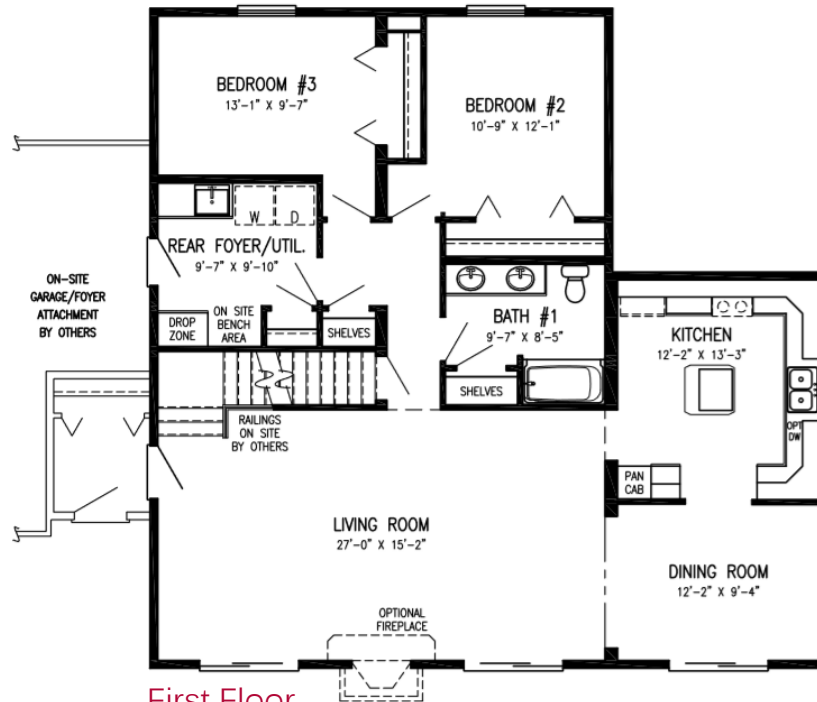

CAVE POINT

First Floor