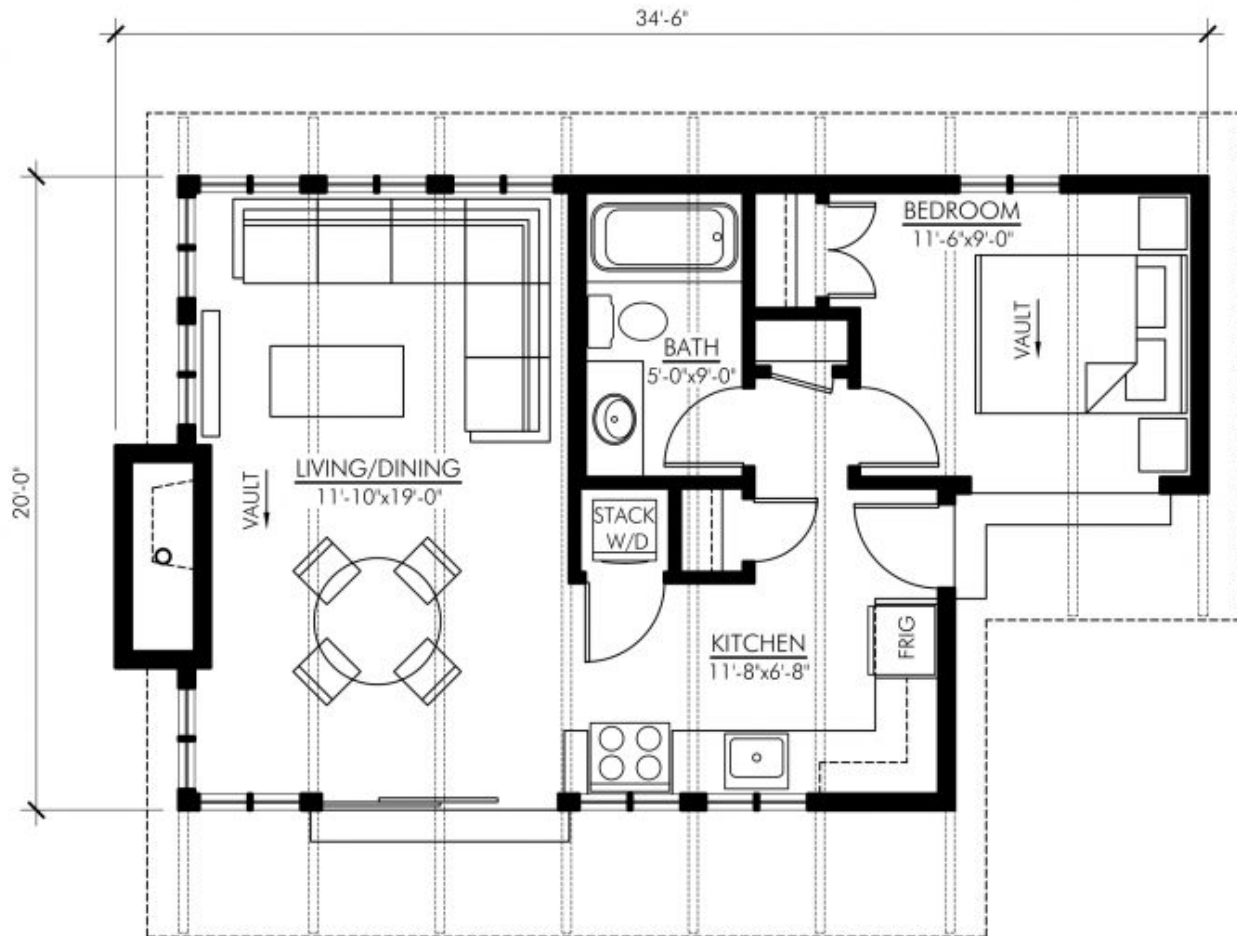

BRITISH COLUMBIA

- Massive Stone Fire Place
- Large Windows for Ample Daylight
- Plenty of Closet Space
- Private Patio off Master Bedroom
- Large Patio Door off Dining Room
- First Floor Laundry

570 Sq. Ft. | 1 Bedrooms | 1 Bath

VISIT US AT: [VERTICALWORKSINC.COM](https://www.verticalworksinc.com)

BECOME A FAN OF VERTICAL WORKS, INC.

BRITISH COLUMBIA

MAIN FLOOR PLAN - 570 SQ FT
BRITISH COLUMBIA-570

sales@verticalworksinc.com
P:414.762.0950 | F:414.762.0955