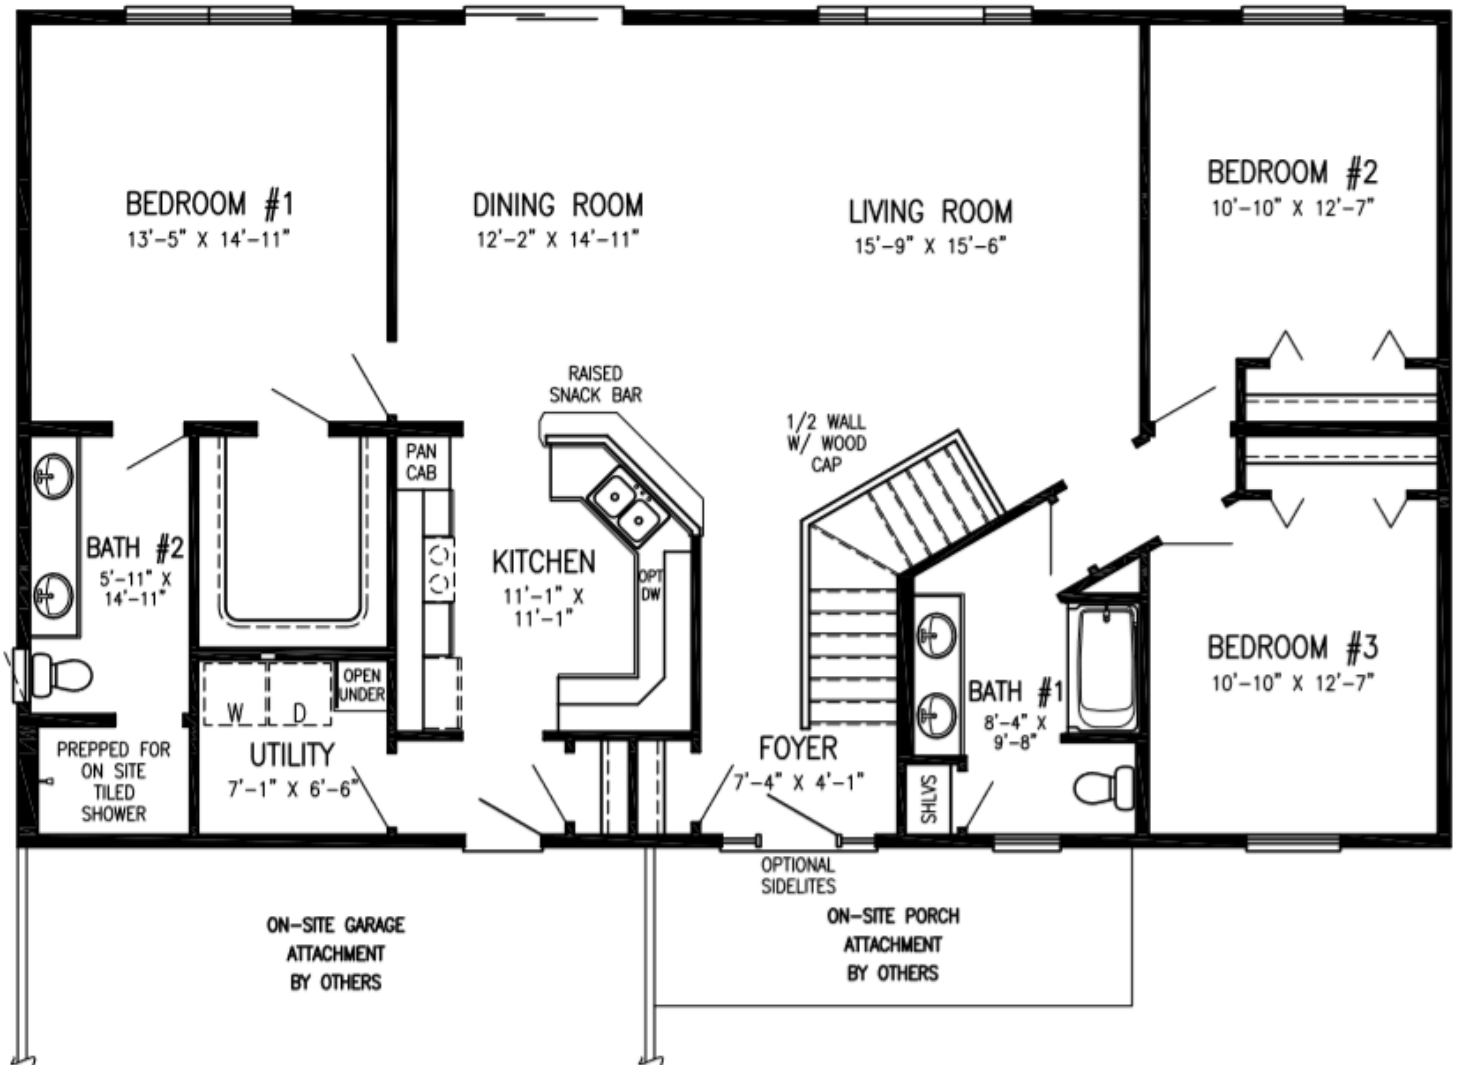

LUCIUS

sales@verticalworksinc.com
P:414.762.0950 | F:414.762.0955

3123 S. Memorial Dr. | Mt. Pleasant, WI 53403
101 Parr Ave. | Spicewood, TX 78669

VISIT US AT: VERTICALWORKSINC.COM