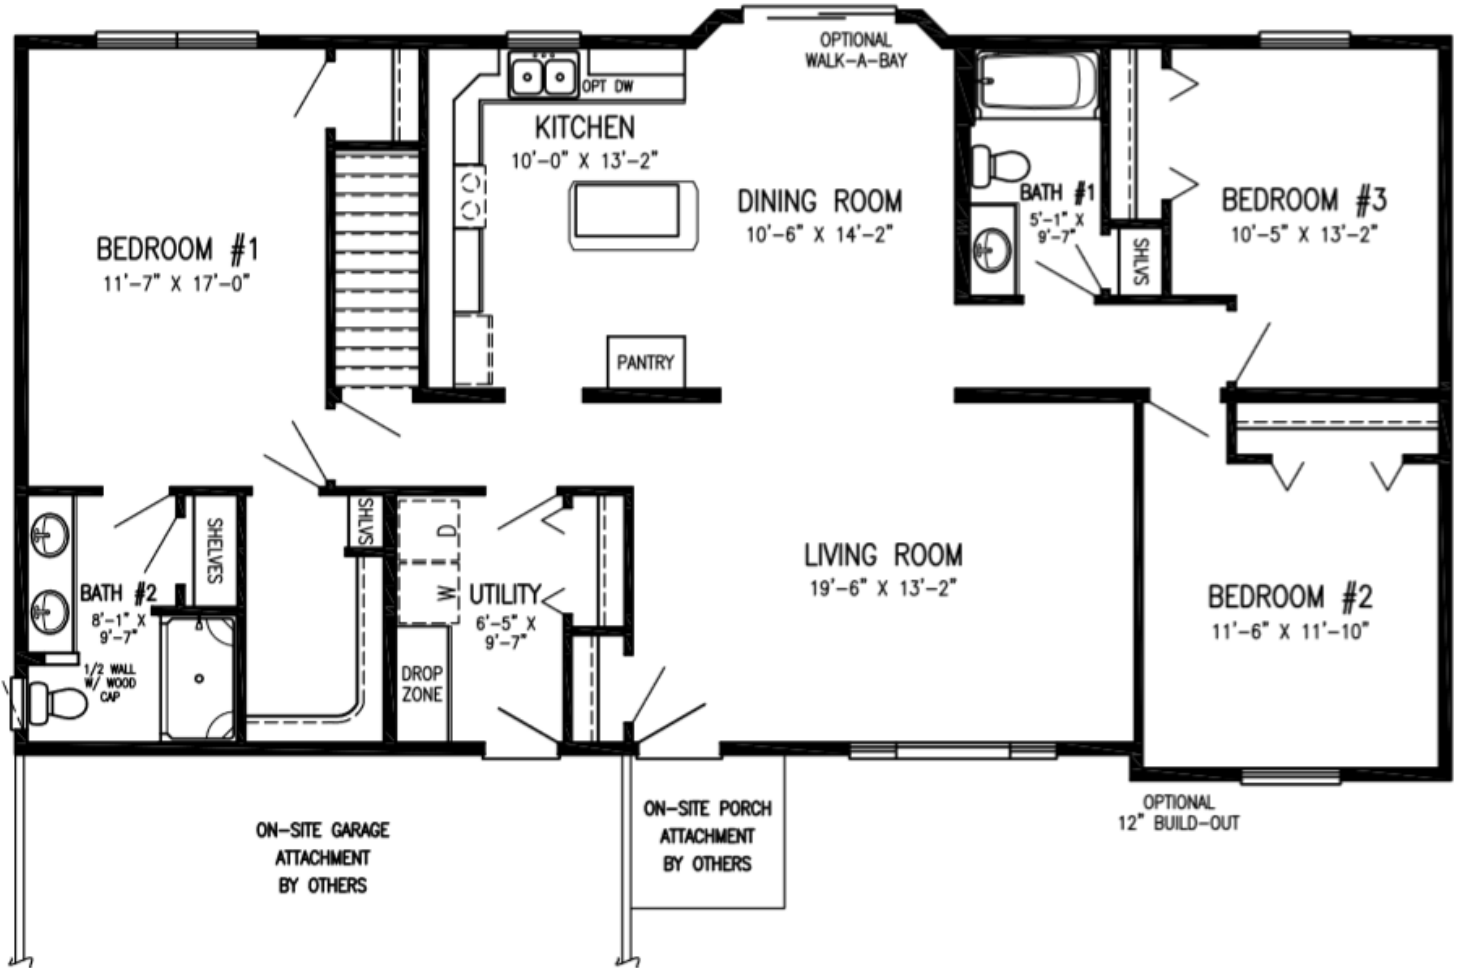

KELLER

sales@verticalworksinc.com
P:414.762.0950 | F:414.762.0955

3123 S. Memorial Dr.
Mt Pleasant, WI 53403

SHERWIN WILLIAMS

MERRILLAT CABINETS

KOHLER

SCHLAGE

MASONITE

ZIPsystem

VISIT US AT: VERTICALWORKSINC.COM