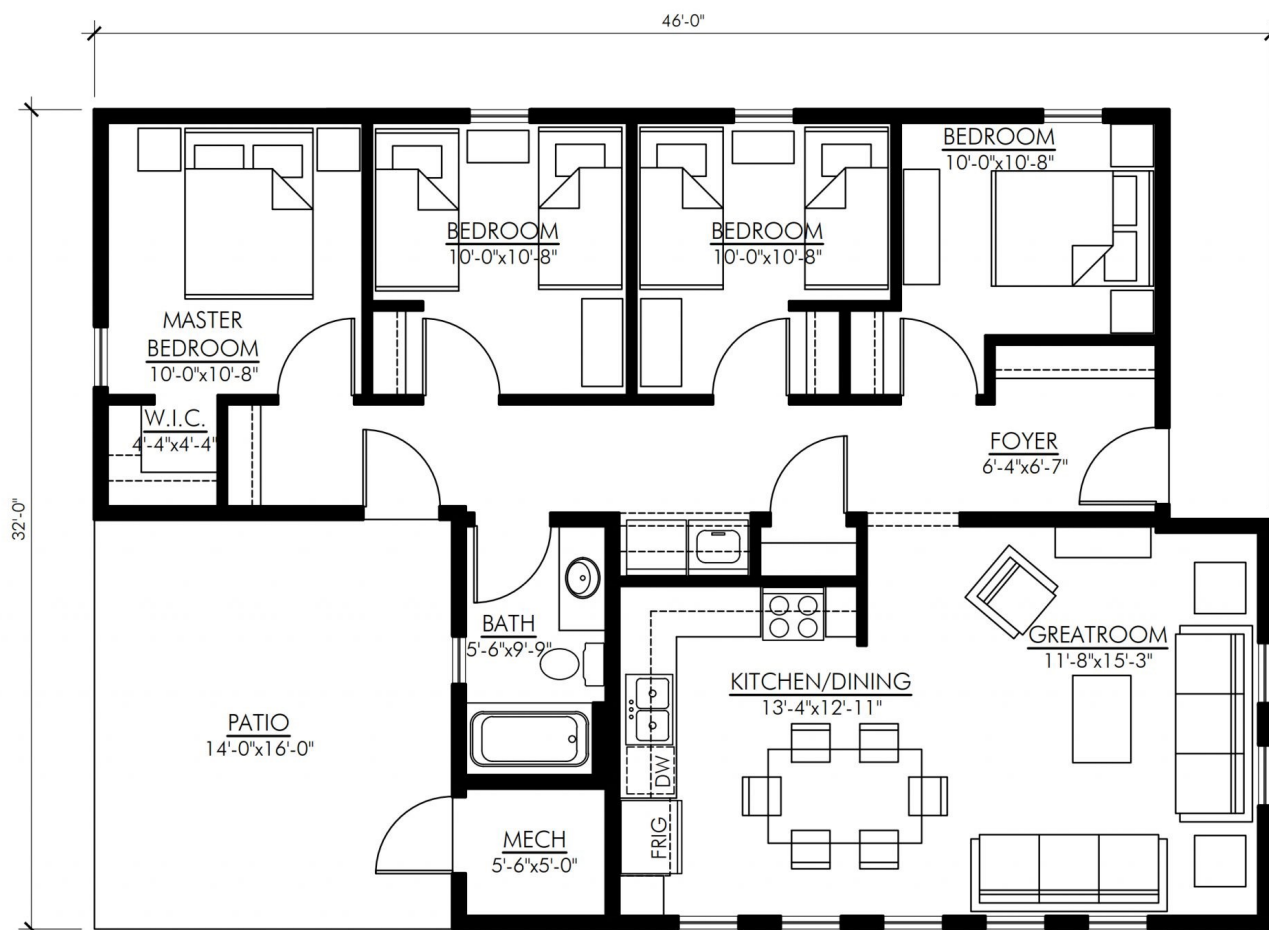

CARIBOU 1184-4

- Contemporary Style Exterior
- Large Open-concept Living Area
- Clerestory Windows
- Master Bedroom w/Walk-in Closet
- Laundry Area
- Large, Front Deck Option

1184 Sq. Ft. | 4 Bedrooms | 1 Bath

VISIT US AT: [VERTICALWORKSINC.COM](https://www.verticalworksinc.com)

BECOME A FAN OF VERTICAL WORKS, INC.

CARIBOU 1184-4

MAIN FLOOR PLAN
CARIBOU-1184

sales@verticalworksinc.com
P:414.762.0950 | F:414.762.0955