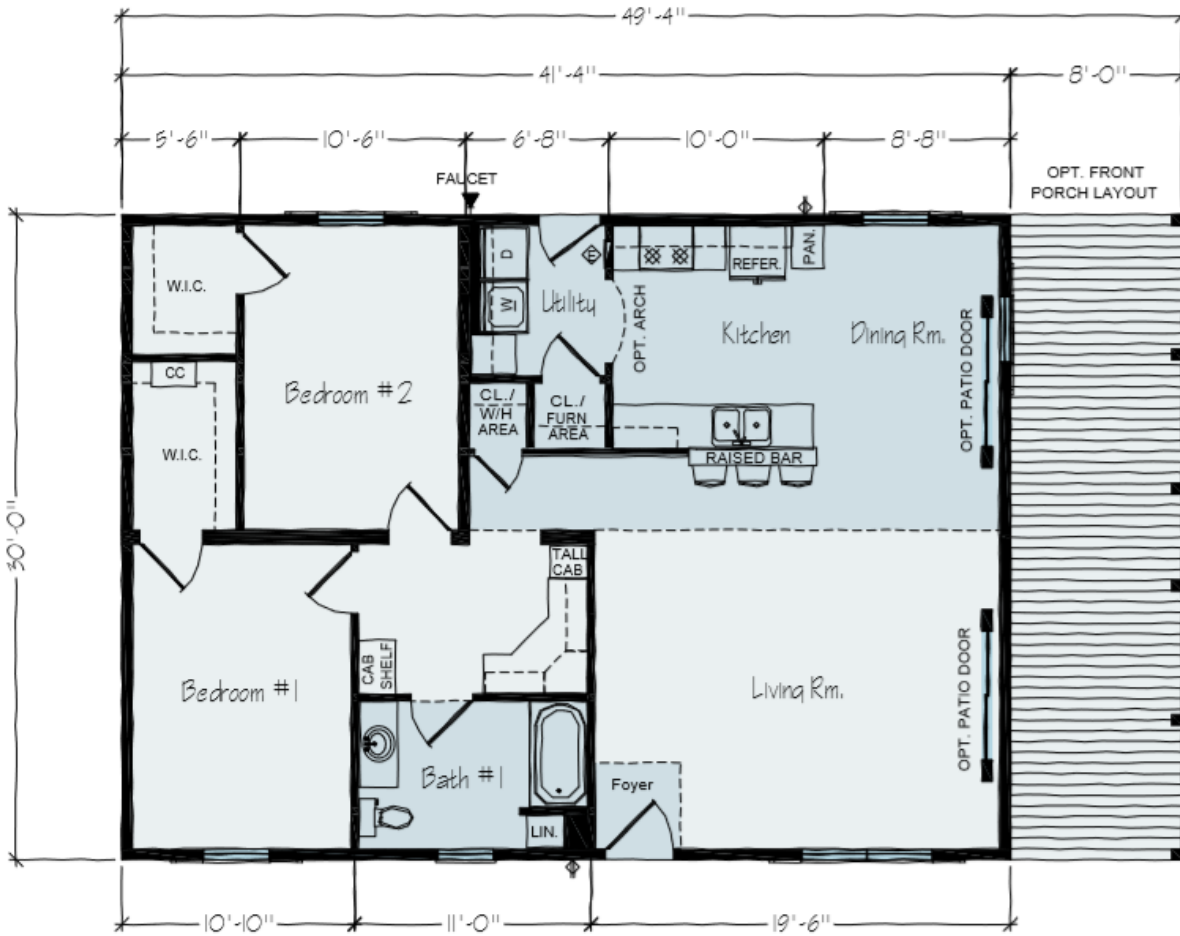

WITMER

Basement Option

sales@verticalworksinc.com
P:414.762.0950 | F:414.762.0955

3123 S. Memorial Dr. | Mt. Pleasant, WI 53403
101 Parr Ave. | Spicewood, TX 78669

SHERWIN WILLIAMS

MERRILLAT CABINETRY

KOHLER

SCHLAGE

MASONITE

ZIPsystem

VISIT US AT: VERTICALWORKSINC.COM