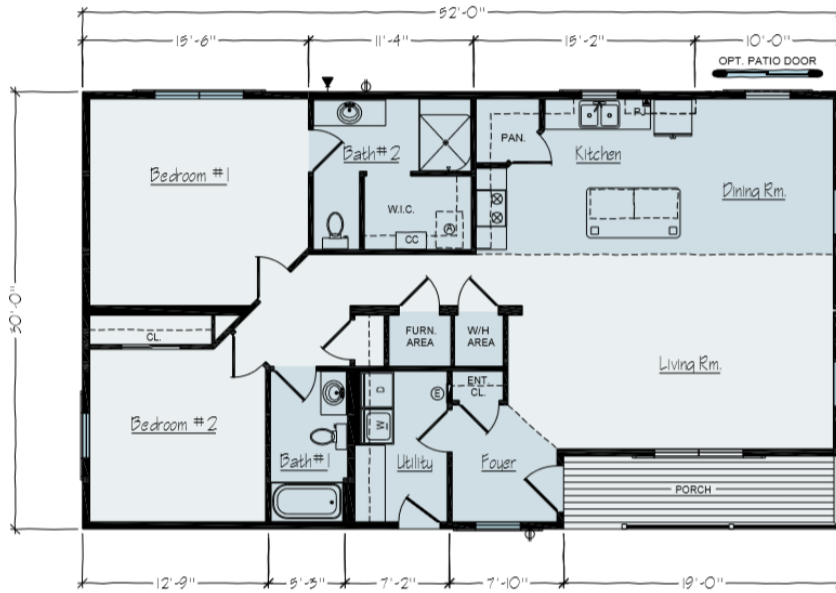

WILDCAT

- Private Master Bathroom
- Open Concept Living Space
- Main Floor Laundry
- Generous Walk-in Closet
- Covered Porch
- Kitchen Island

1560/2010 Sq. Ft. | 2 Bedrooms | 2 Bath

VISIT US AT: VERTICALWORKSINC.COM

 BECOME A FAN OF VERTICAL WORKS, INC.

WILDCAT

First Floor

Basement Option

Optional Floor Plan B

Basement Option

sales@verticalworksinc.com
 P:414.762.0950 | F:414.762.0955

3123 S. Memorial Dr. | Mt. Pleasant, WI 53403
 101 Parr Ave. | Spicewood, TX 78669