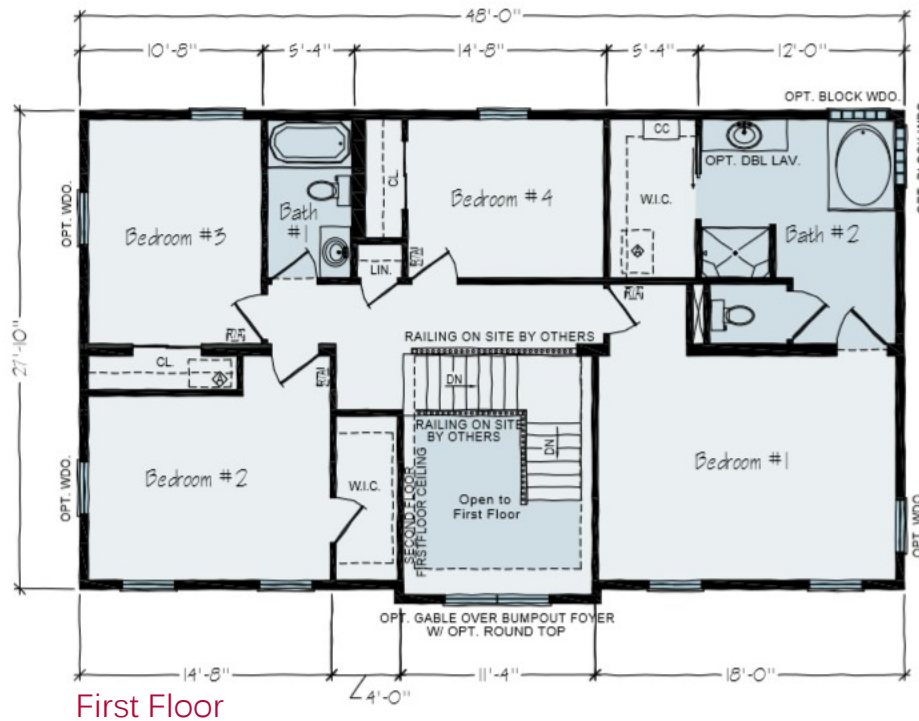

WHITEWATER

sales@verticalworksinc.com
P:414.762.0950 | F:414.762.0955

3123 S. Memorial Dr. | Mt. Pleasant, WI 53403
101 Parr Ave. | Spicewood, TX 78669

SHERWIN WILLIAMS

MERILLAT CABINETS

VISIT US AT: VERTICALWORKSINC.COM