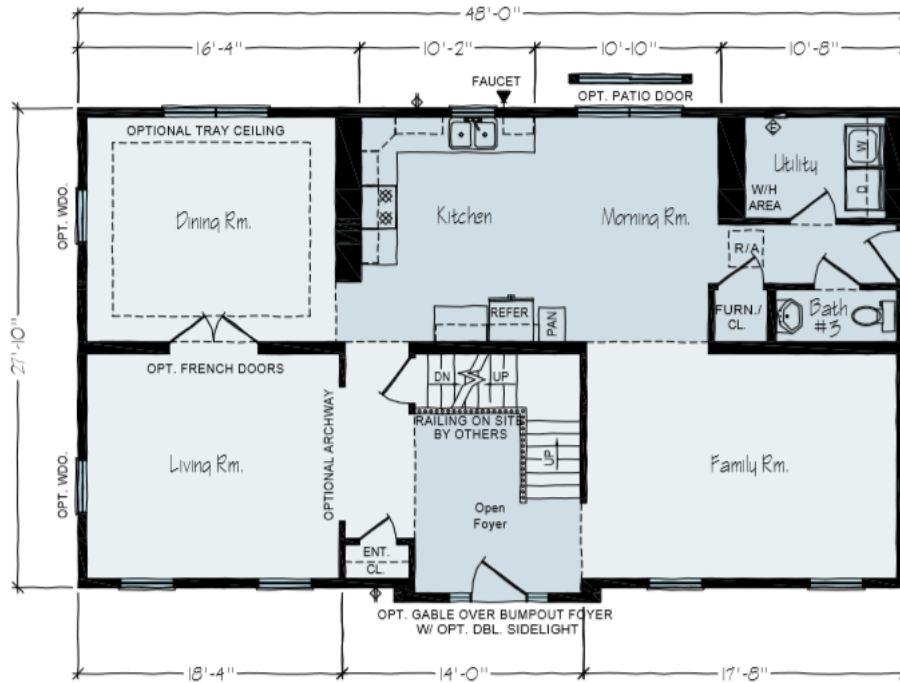

WHITEWATER

sales@verticalworksinc.com
P:414.762.0950 | F:414.762.0955

3123 S. Memorial Dr. | Mt. Pleasant, WI 53403
101 Parr Ave. | Spicewood, TX 78669

SHERWIN WILLIAMS

MERILLAT CABINETS

VISIT US AT: VERTICALWORKSINC.COM