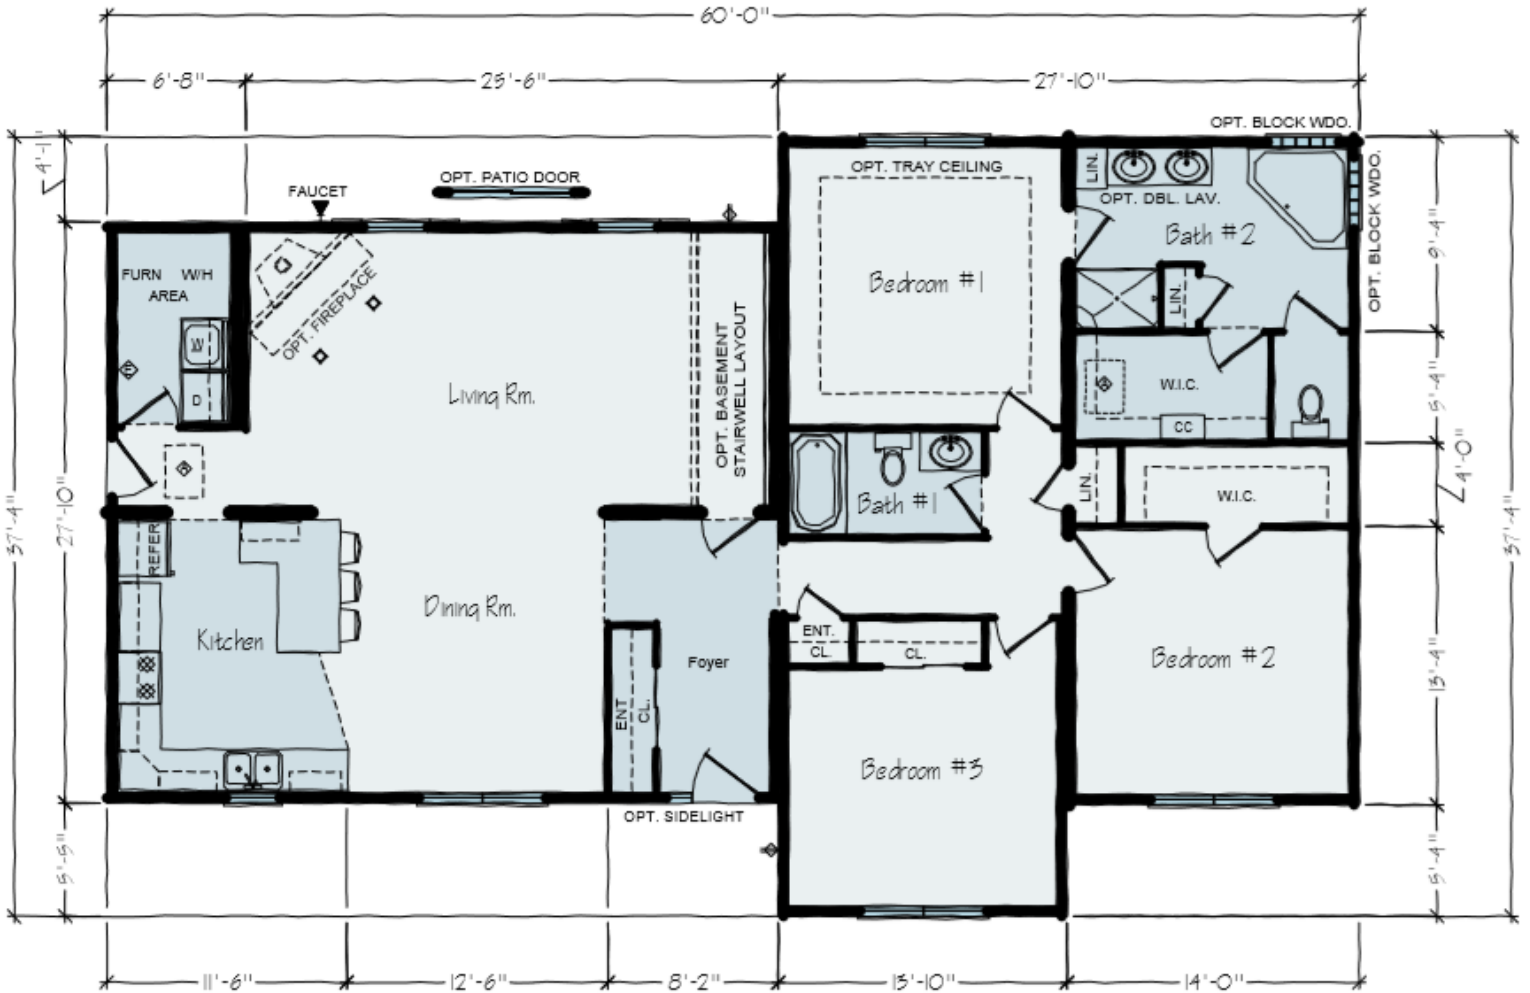

WEBSTER

sales@verticalworksinc.com
P:414.762.0950 | F:414.762.0955

3123 S. Memorial Dr. | Mt. Pleasant, WI 53403
101 Parr Ave. | Spicewood, TX 78669

VISIT US AT: VERTICALWORKSINC.COM