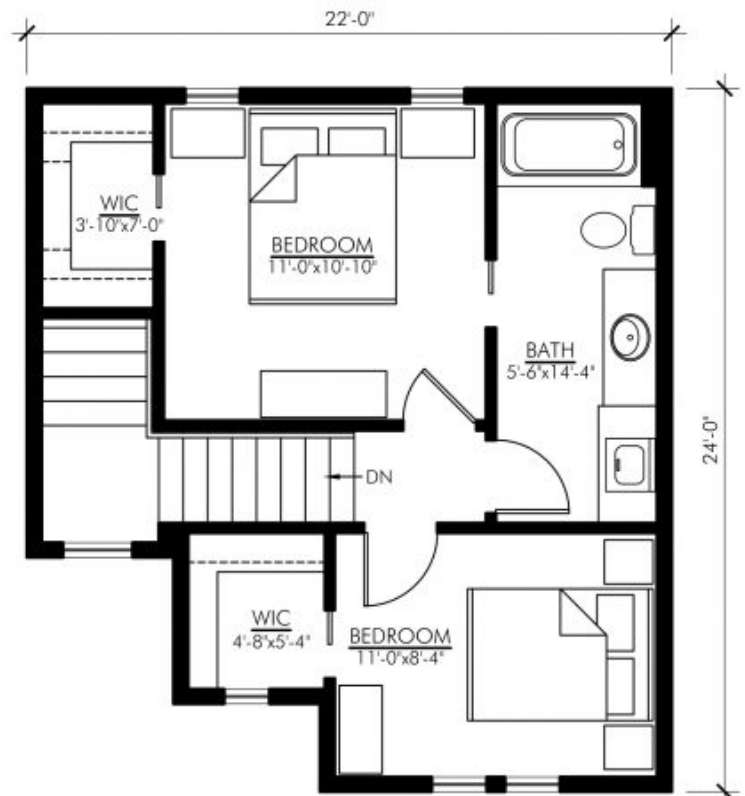

AUSTRING

- Bathroom Access from Master Bedroom
- Multiple Closets on Main Floor
- Walk-in Closets in Bedrooms
- Jack and Jill Bath
- Open Concept Living Space
- Large Windows

946 Sq. Ft. | 2 Bedrooms | 1.5 Bath

VISIT US AT: [VERTICALWORKSINC.COM](https://www.verticalworksinc.com)

BECOME A FAN OF VERTICAL WORKS, INC.

AUSTRING

MAIN FLOOR PLAN - 473 SQ FT
AUSTRING - 946

SECOND FLOOR PLAN - 473 SQ FT
AUSTRING - 946

sales@verticalworksinc.com
P:414.762.0950 | F:414.762.0955