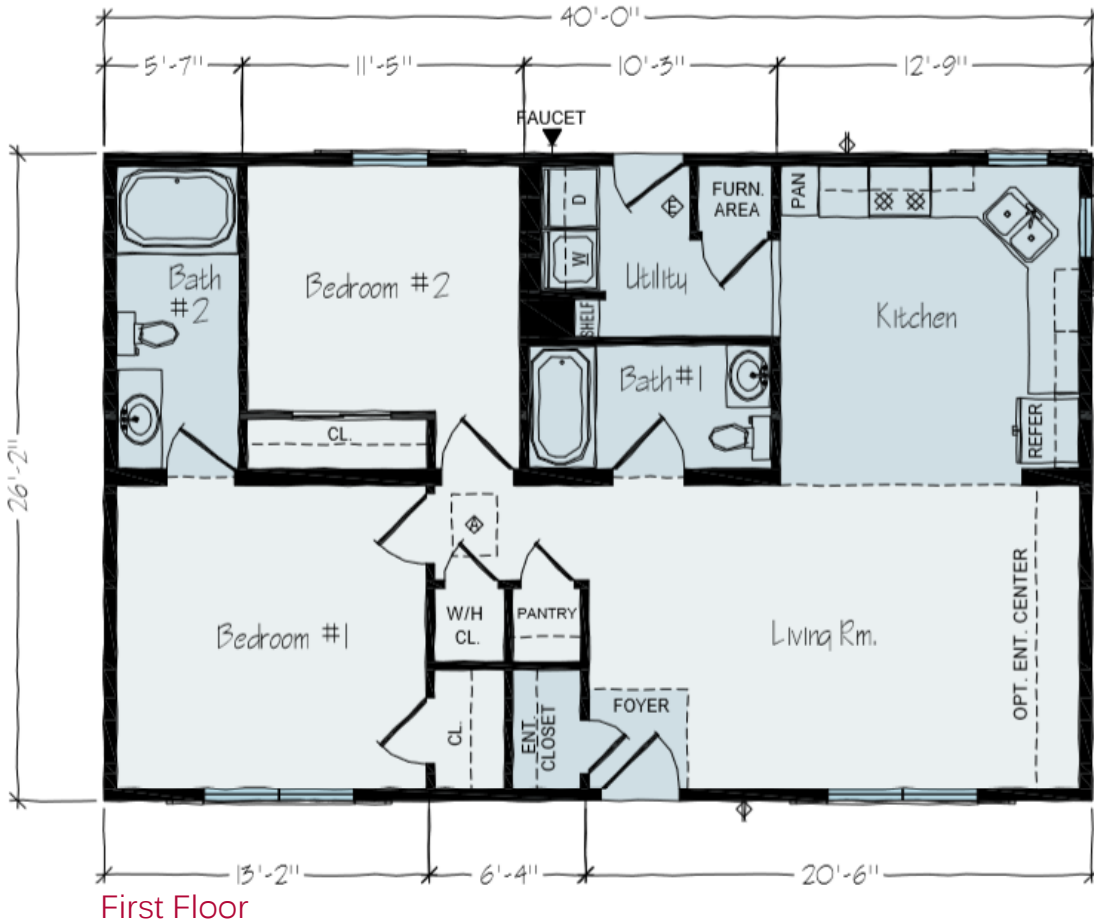

SWEETWATER

- Private Master Bathroom
- Spacious Living Room For Entertaining
- Main Floor Laundry
- Compacted Kitchen
- Ample Day Light
- Multiple Closets

1040 Sq. Ft. | 2 Bedrooms | 2 Bath

VISIT US AT: VERTICALWORKSINC.COM

BECOME A FAN OF VERTICAL WORKS, INC.

SWEETWATER

First Floor

Porch Option

Basement Option

sales@verticalworksinc.com
 P:414.762.0950 | F:414.762.0955

3123 S. Memorial Dr. | Mt. Pleasant, WI 53403
 101 Parr Ave. | Spicewood, TX 78669