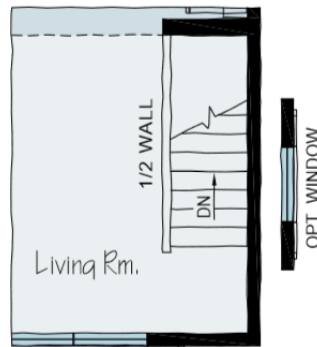

SWEETWATER

- Private Master Bathroom
- Spacious Living Room For Entertaining
- Main Floor Laundry
- Compacted Kitchen
- Ample Day Light
- Multiple Closets

1040 Sq. Ft. | 2 Bedrooms | 2 Bath

VISIT US AT: VERTICALWORKSINC.COM

BECOME A FAN OF VERTICAL WORKS, INC.

SWEETWATER

First Floor

Porch Option

Basement Option

sales@verticalworksinc.com
 P:414.762.0950 | F:414.762.0955

3123 S. Memorial Dr. | Mt. Pleasant, WI 53403
 101 Parr Ave. | Spicewood, TX 78669