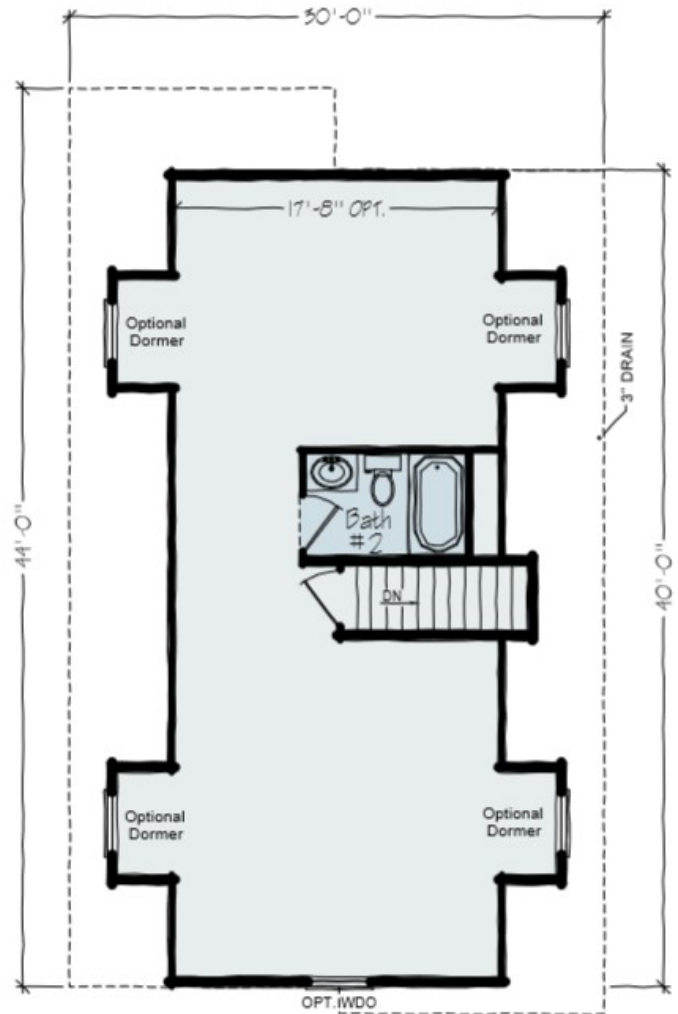

SUGAR CREEK

- Spacious Living Room
- Large Closets
- Main Floor Laundry
- Plenty of Windows
- Covered Front Porch
- Kitchen Island

1045 Sq. Ft. | 2 Bedrooms | 1 Bath

VISIT US AT: [VERTICALWORKSINC.COM](https://www.verticalworksinc.com)

BECOME A FAN OF VERTICAL WORKS, INC.

SUGAR CREEK

First Floor

Second Floor (Bonus Room)

sales@verticalworksinc.com
P:414.762.0950 | F:414.762.0955

3123 S. Memorial Dr. | Mt. Pleasant, WI 53403
101 Parr Ave. | Spicewood, TX 78669