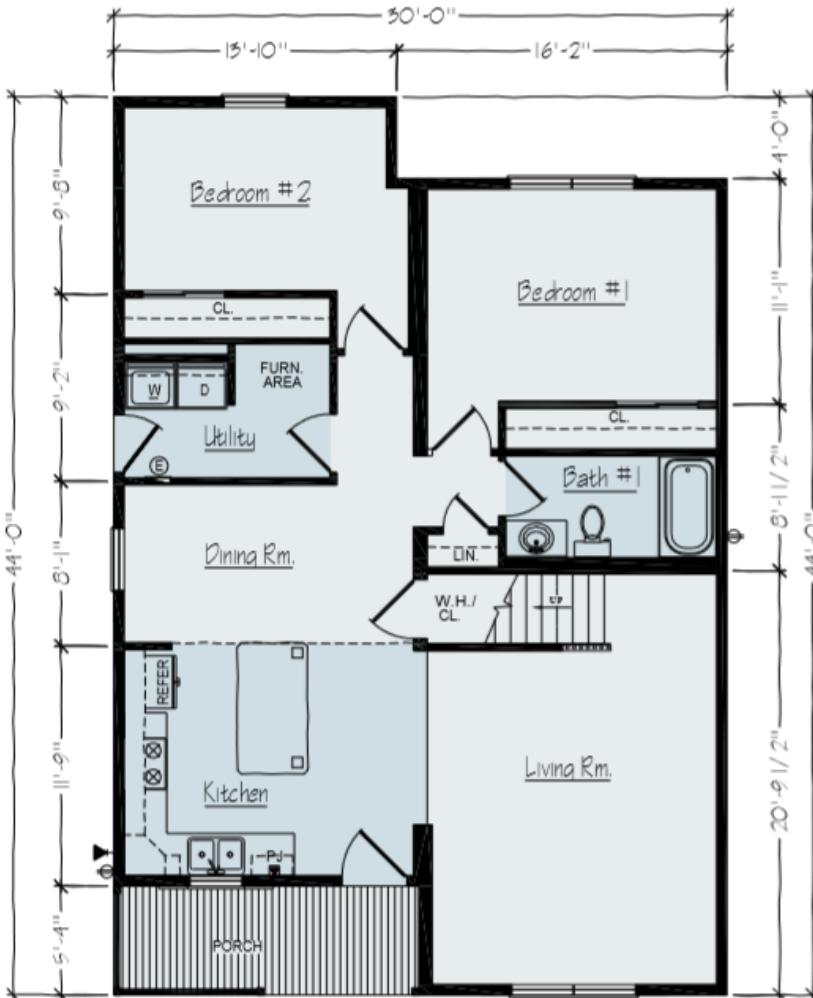

SUGAR CREEK

- Spacious Living Room
- Large Closets
- Main Floor Laundry
- Plenty of Windows
- Covered Front Porch
- Kitchen Island

1045 Sq. Ft. | 2 Bedrooms | 1 Bath

VISIT US AT: [VERTICALWORKSINC.COM](https://www.verticalworksinc.com)

BECOME A FAN OF VERTICAL WORKS, INC.

SUGAR CREEK

First Floor

Second Floor (Bonus Room)

sales@verticalworksinc.com
P:414.762.0950 | F:414.762.0955

3123 S. Memorial Dr. | Mt. Pleasant, WI 53403
101 Parr Ave. | Spicewood, TX 78669