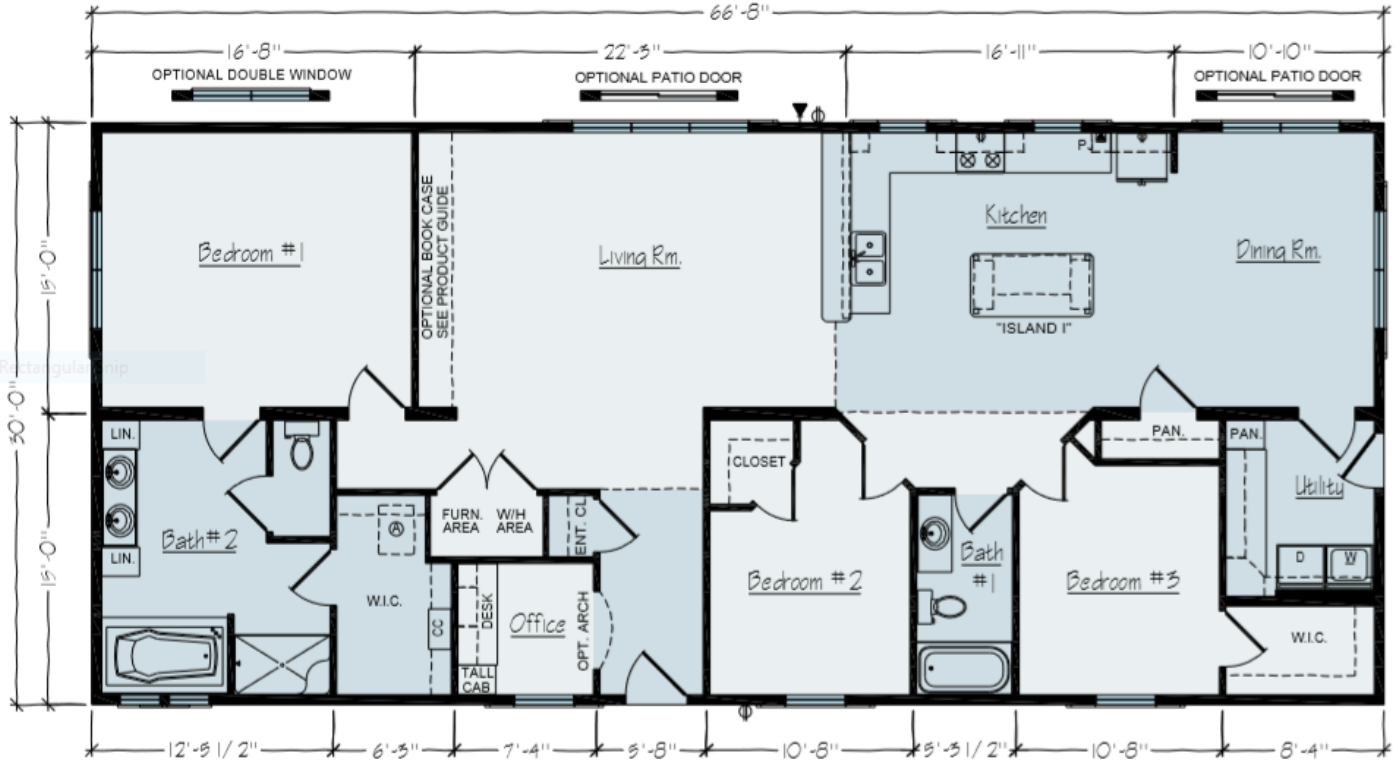

SNOW

Basement Option

sales@verticalworksinc.com
P:414.762.0950 | F:414.762.0955

3123 S. Memorial Dr. | Mt. Pleasant, WI 53403
101 Parr Ave. | Spicewood, TX 78669

SHERWIN WILLIAMS

MERILLAT CABINETRY

VISIT US AT: VERTICALWORKSINC.COM