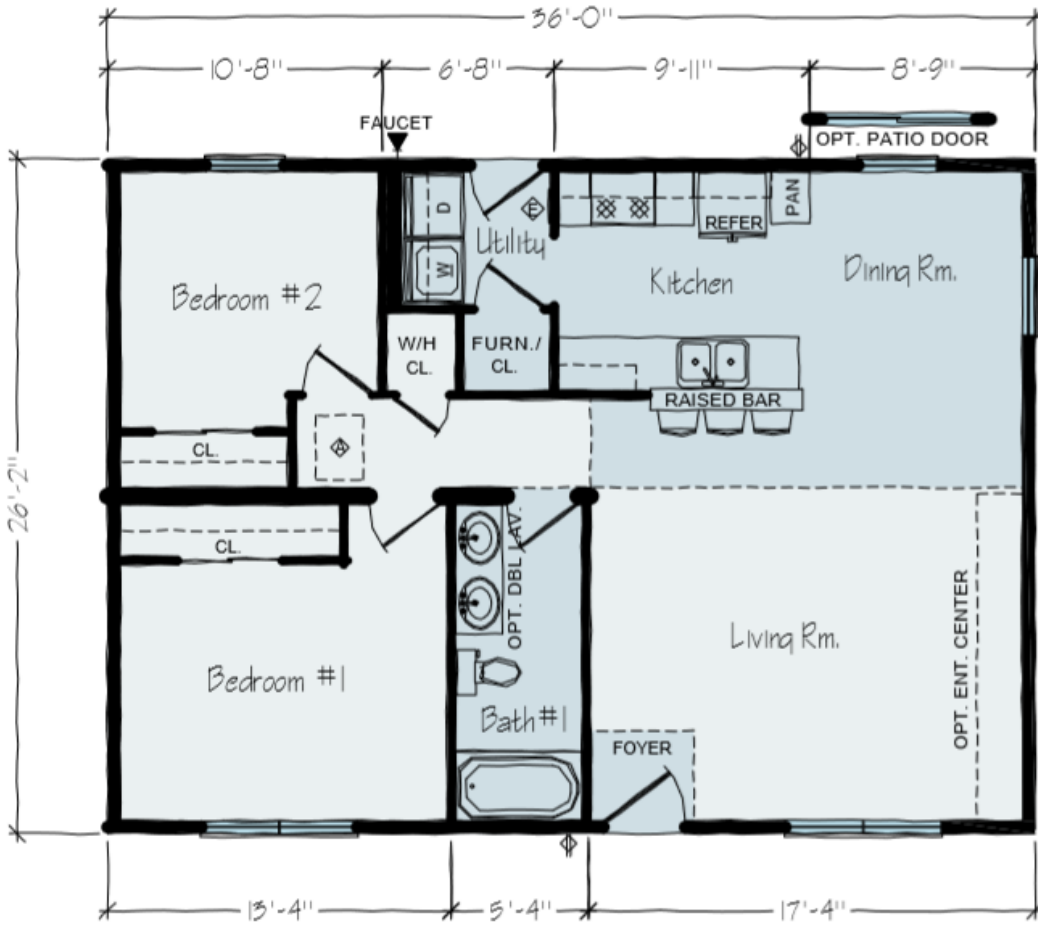

SHAFER

Porch Option