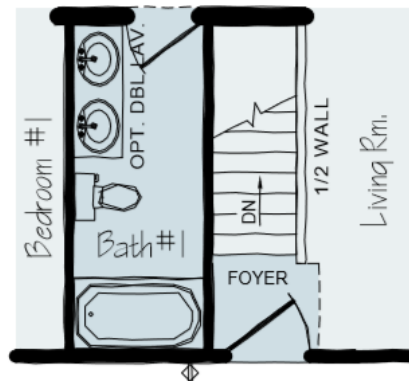

Basement Option

sales@verticalworksinc.com
P:414.762.0950 | F:414.762.0955

3123 S. Memorial Dr. | Mt. Pleasant, WI 53403
101 Parr Ave. | Spicewood, TX 78669

SHERWIN WILLIAMS

MERRILLAT CABINETRY

KOHLER

SCHLAGE

MASONITE

ZIPsystem

VISIT US AT: VERTICALWORKSINC.COM