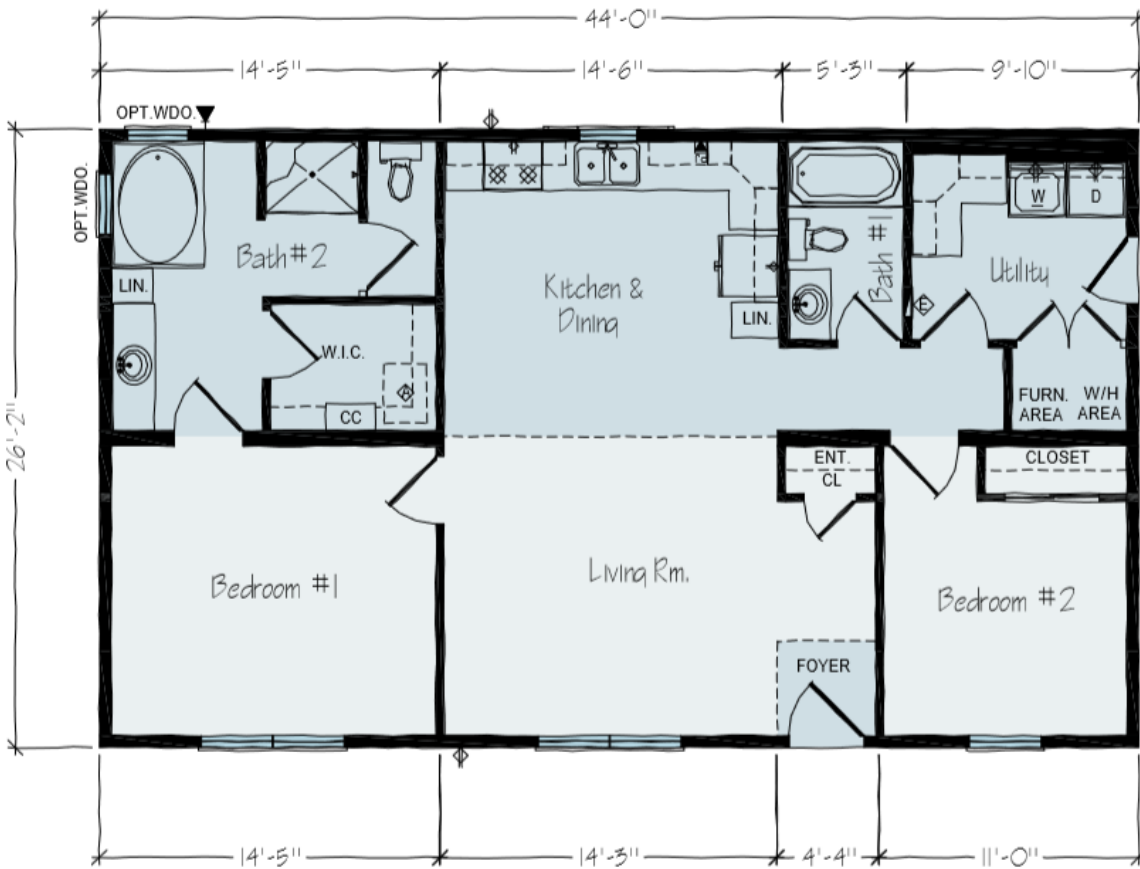

PINE LAKE

Basement Option

sales@verticalworksinc.com
P:414.762.0950 | F:414.762.0955

3123 S. Memorial Dr. | Mt. Pleasant, WI 53403
101 Parr Ave. | Spicewood, TX 78669

VISIT US AT: VERTICALWORKSINC.COM