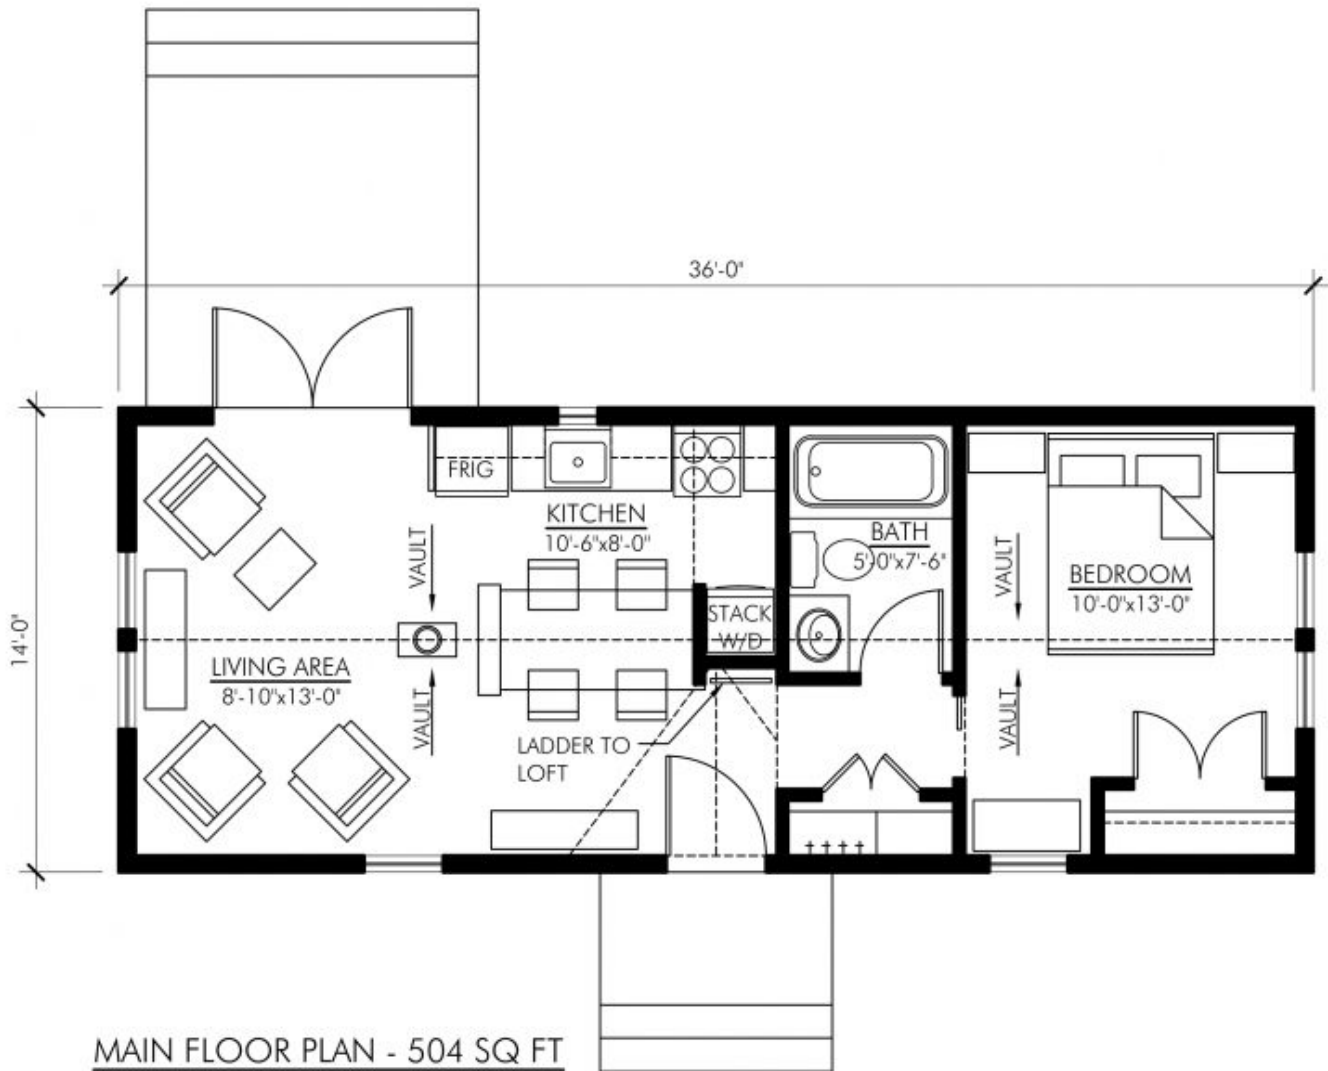

ONTARIO

- Vaulted Ceilings
- French Doors in Livingroom Lead to Rear Deck
- Kitchen Island
- Master Bathroom
- Master Bedroom with Walk-in Closet
- Wood Stove

504 Sq. Ft. | 1 Bedrooms | 1 Bath

VISIT US AT: VERTICALWORKSINC.COM

BECOME A FAN OF VERTICAL WORKS, INC.

ONTARIO

MAIN FLOOR PLAN - 504 SQ FT
ONTARIO-504

sales@verticalworksinc.com
P:414.762.0950 | F:414.762.0955

3123 S. Memorial Dr. | Mt. Pleasant, WI 53403
101 Parr Ave. | Spicewood, TX 78669