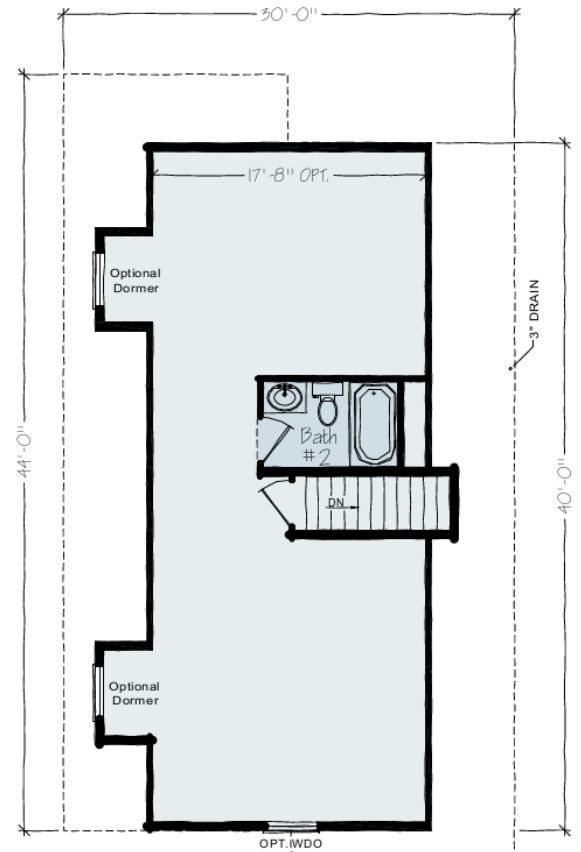

- Luxurious Private Master Bathroom
- Generous Walk-in Closet
- Covered Front Porch
- Open Concept Living Area
- Main Floor Laundry
- Kitchen Island

1495 Sq. Ft. | 3 Bedrooms | 2 Bath

VISIT US AT: [VERTICALWORKSINC.COM](https://www.verticalworksinc.com)

BECOME A FAN OF VERTICAL WORKS, INC.

OLIN

First Floor

Second Floor (Bonus Room)

sales@verticalworksinc.com
P:414.762.0950 | F:414.762.0955

3123 S. Memorial Dr. | Mt. Pleasant, WI 53403
101 Parr Ave. | Spicewood, TX 78669