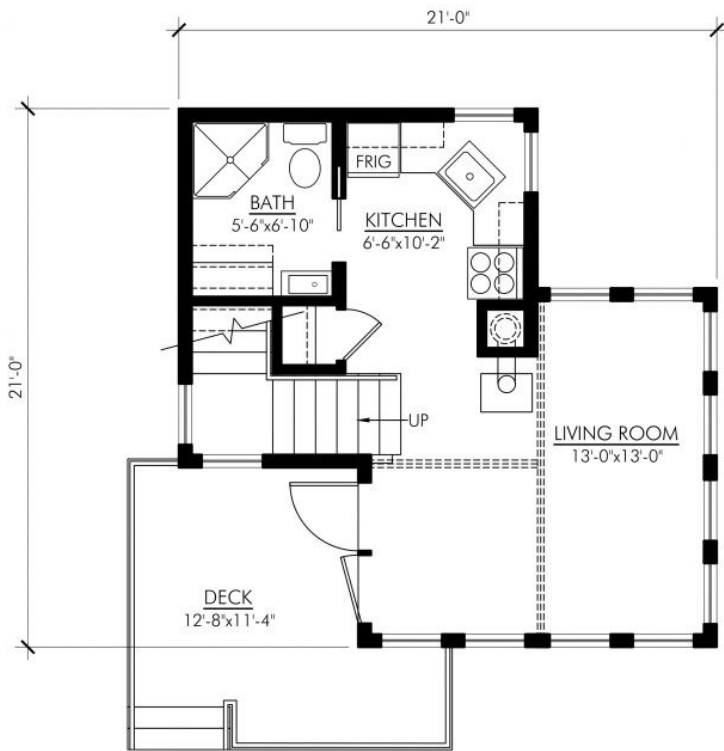

- Multiple Large Windows For Panoramic View
- Nook in Master Bedroom
- Spacious Livingroom
- Second Floor Laundry
- Large Deck
- Wood Stove

539 Sq. Ft. | 1 Bedrooms | 1 Bath

VISIT US AT: [VERTICALWORKSINC.COM](https://verticalworksinc.com)

 BECOME A FAN OF VERTICAL WORKS, INC.

NORTHWEST TERRITORIES-539

MAIN FLOOR PLAN - 343
NORTHWEST TERRITORIES - 539

SECOND FLOOR PLAN - 196
NORTHWEST TERRITORIES - 539

sales@verticalworksinc.com
P:414.762.0950 | F:414.762.0955