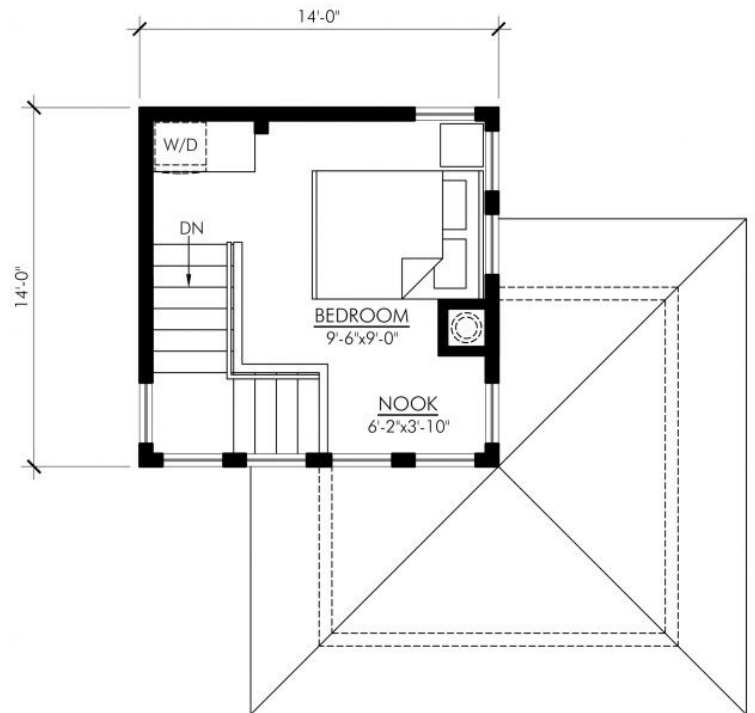

- Multiple Large Windows For Panoramic View
- Nook in Master Bedroom
- Spacious Livingroom
- Second Floor Laundry
- Large Deck
- Wood Stove

539 Sq. Ft. | 1 Bedrooms | 1 Bath

VISIT US AT: [VERTICALWORKSINC.COM](https://verticalworksinc.com)

 BECOME A FAN OF VERTICAL WORKS, INC.

NORTHWEST TERRITORIES-539

MAIN FLOOR PLAN - 343
NORTHWEST TERRITORIES - 539

SECOND FLOOR PLAN - 196
NORTHWEST TERRITORIES - 539

sales@verticalworksinc.com
P:414.762.0950 | F:414.762.0955