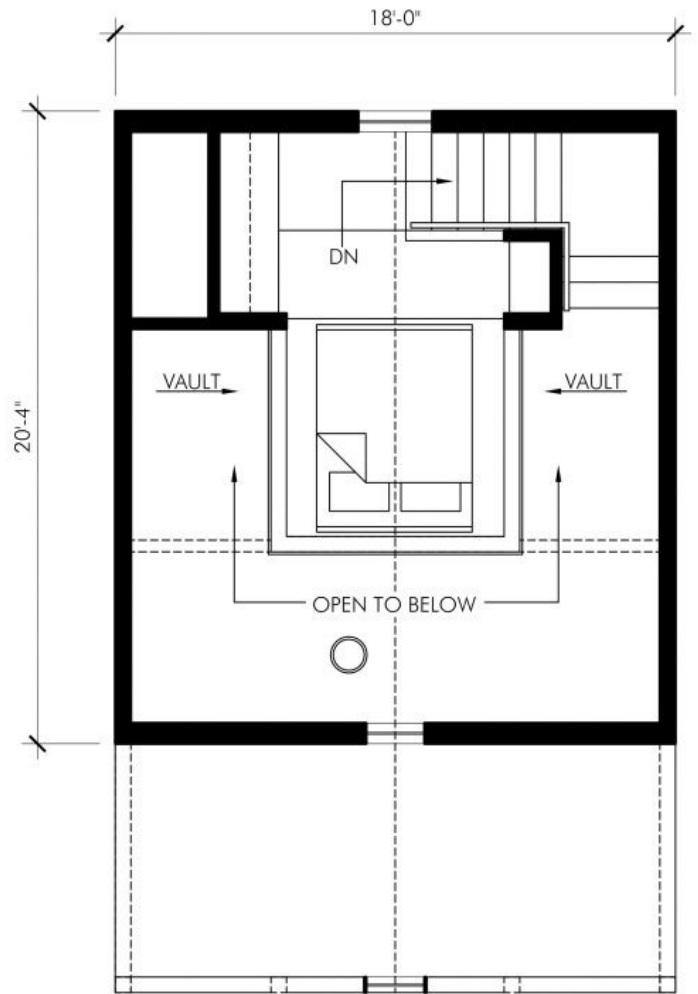

# NEW BRUNSWICK

- Covered Front Deck
- Large Windows
- Spacious Livingroom for Pull out King
- Main Floor Laundry
- Loft Bedroom
- Wood Stove

468 Sq. Ft. | 1 Bedrooms | 1 Bath

VISIT US AT: [VERTICALWORKSINC.COM](http://VERTICALWORKSINC.COM)

# NEW BRUNSWICK

MAIN FLOOR PLAN - 366 SQ FT  
NEW BRUNSWICK-468

LOFT PLAN - 102 SQ FT  
NEW BRUNSWICK-468

sales@verticalworksinc.com  
P:414.762.0950 | F:414.762.0955

3123 S. Memorial Dr. | Mt. Pleasant, WI 53403  
101 Parr Ave. | Spicewood, TX 78669