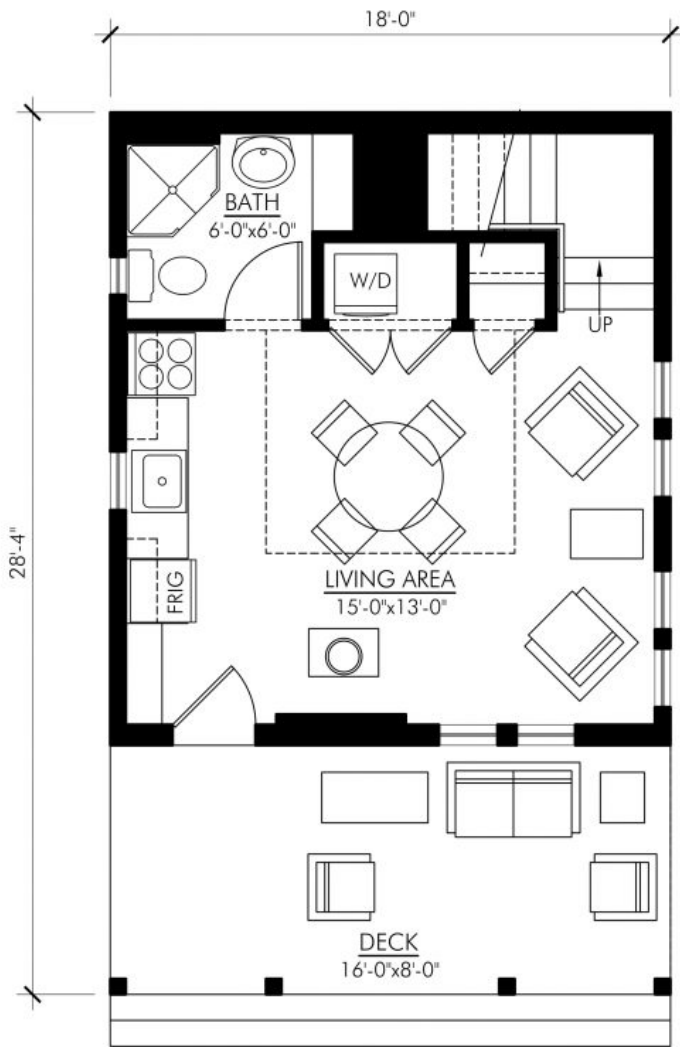

# NEW BRUNSWICK

- Covered Front Deck
- Large Windows
- Spacious Livingroom for Pull out King
- Main Floor Laundry
- Loft Bedroom
- Wood Stove

468 Sq. Ft. | 1 Bedrooms | 1 Bath

VISIT US AT: [VERTICALWORKSINC.COM](http://VERTICALWORKSINC.COM)

# NEW BRUNSWICK

MAIN FLOOR PLAN - 366 SQ FT  
NEW BRUNSWICK-468

LOFT PLAN - 102 SQ FT  
NEW BRUNSWICK-468

sales@verticalworksinc.com  
P:414.762.0950 | F:414.762.0955

3123 S. Memorial Dr. | Mt. Pleasant, WI 53403  
101 Parr Ave. | Spicewood, TX 78669