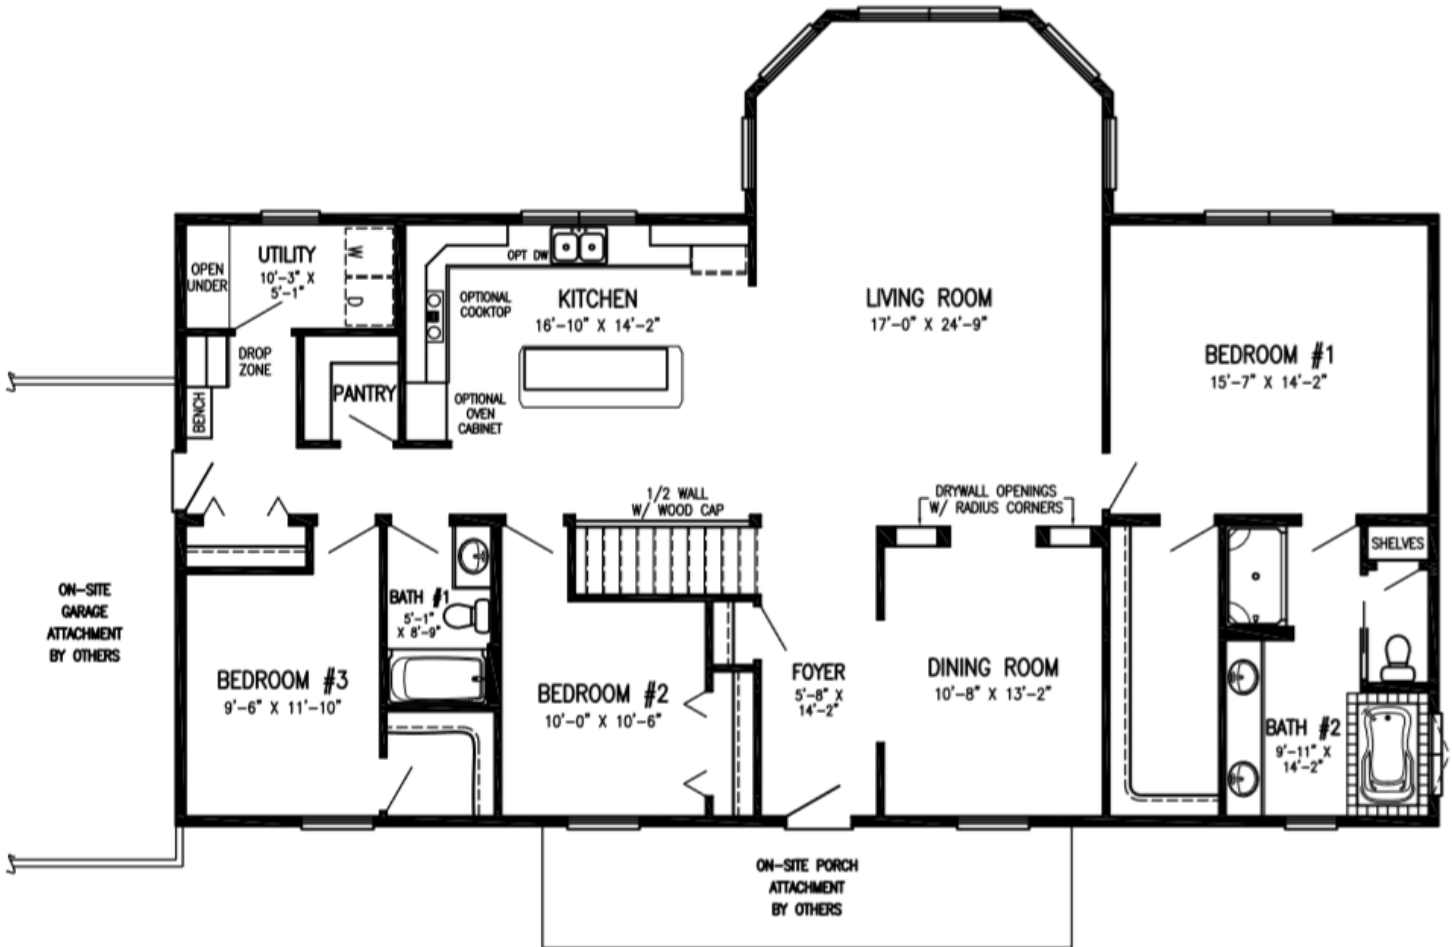

WILD ROSE

sales@verticalworksinc.com
P:414.762.0950 | F:414.762.0955

3123 S. Memorial Dr. | Mt. Pleasant, WI 53403
101 Parr Ave. | Spicewood, TX 78669

SHERWIN WILLIAMS

MERRILLAT CABINETRY

KOHLER

SCHLAGE

MASONITE

GAF

ZIPsystem

VISIT US AT: VERTICALWORKSINC.COM