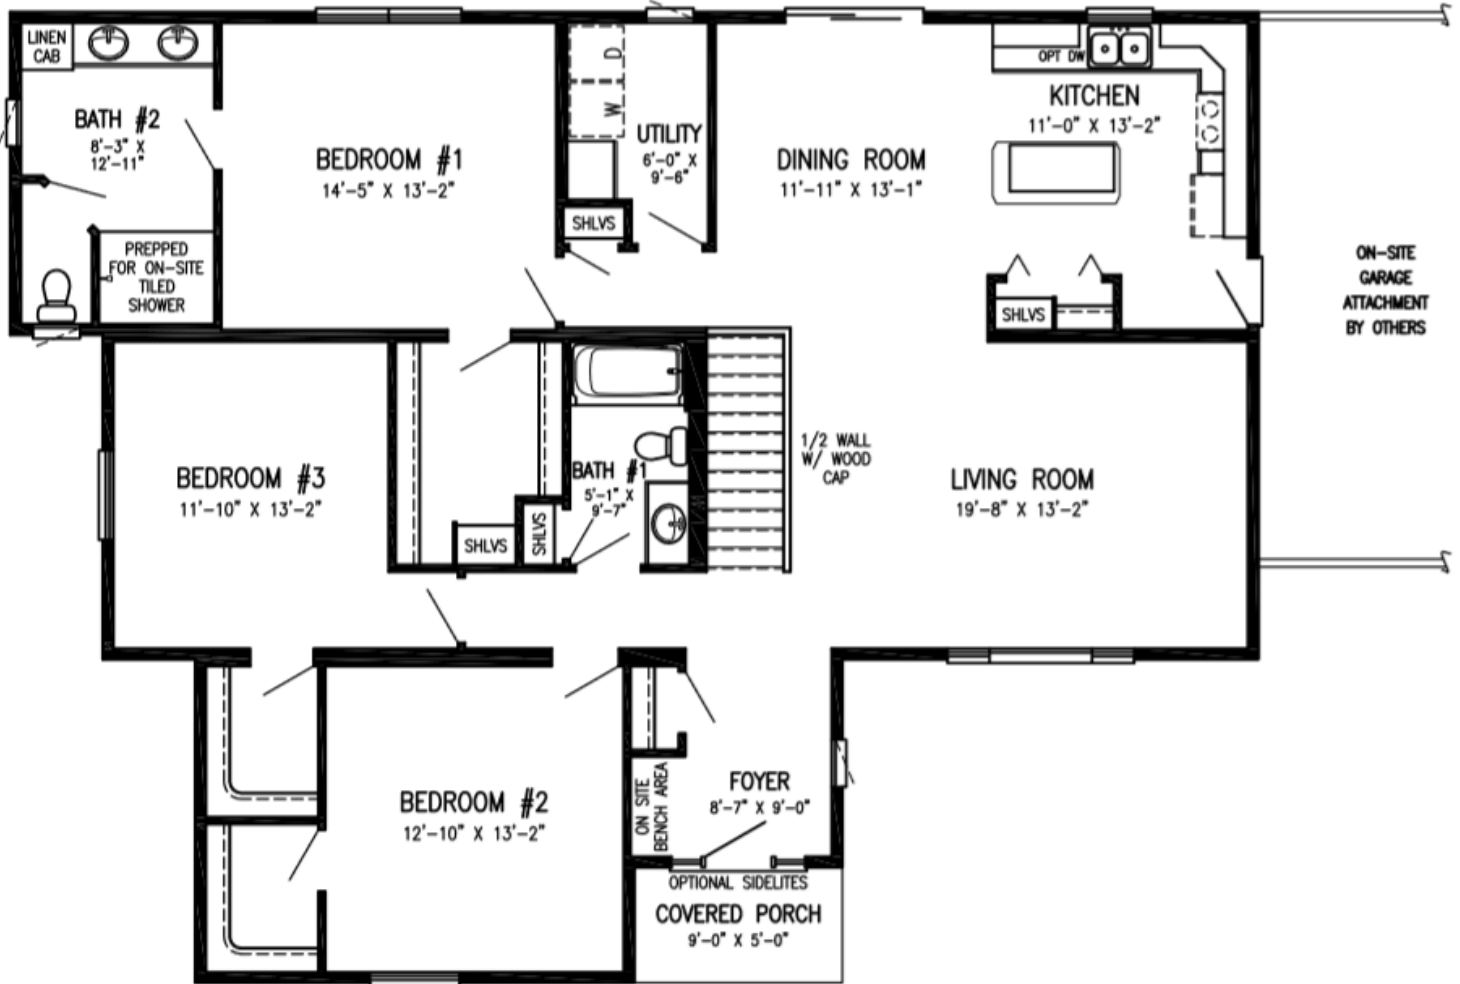

TOWER HILL

sales@verticalworksinc.com
P:414.762.0950 | F:414.762.0955

3123 S. Memorial Dr. | Mt. Pleasant, WI 53403
101 Parr Ave. | Spicewood, TX 78669

VISIT US AT: VERTICALWORKSINC.COM