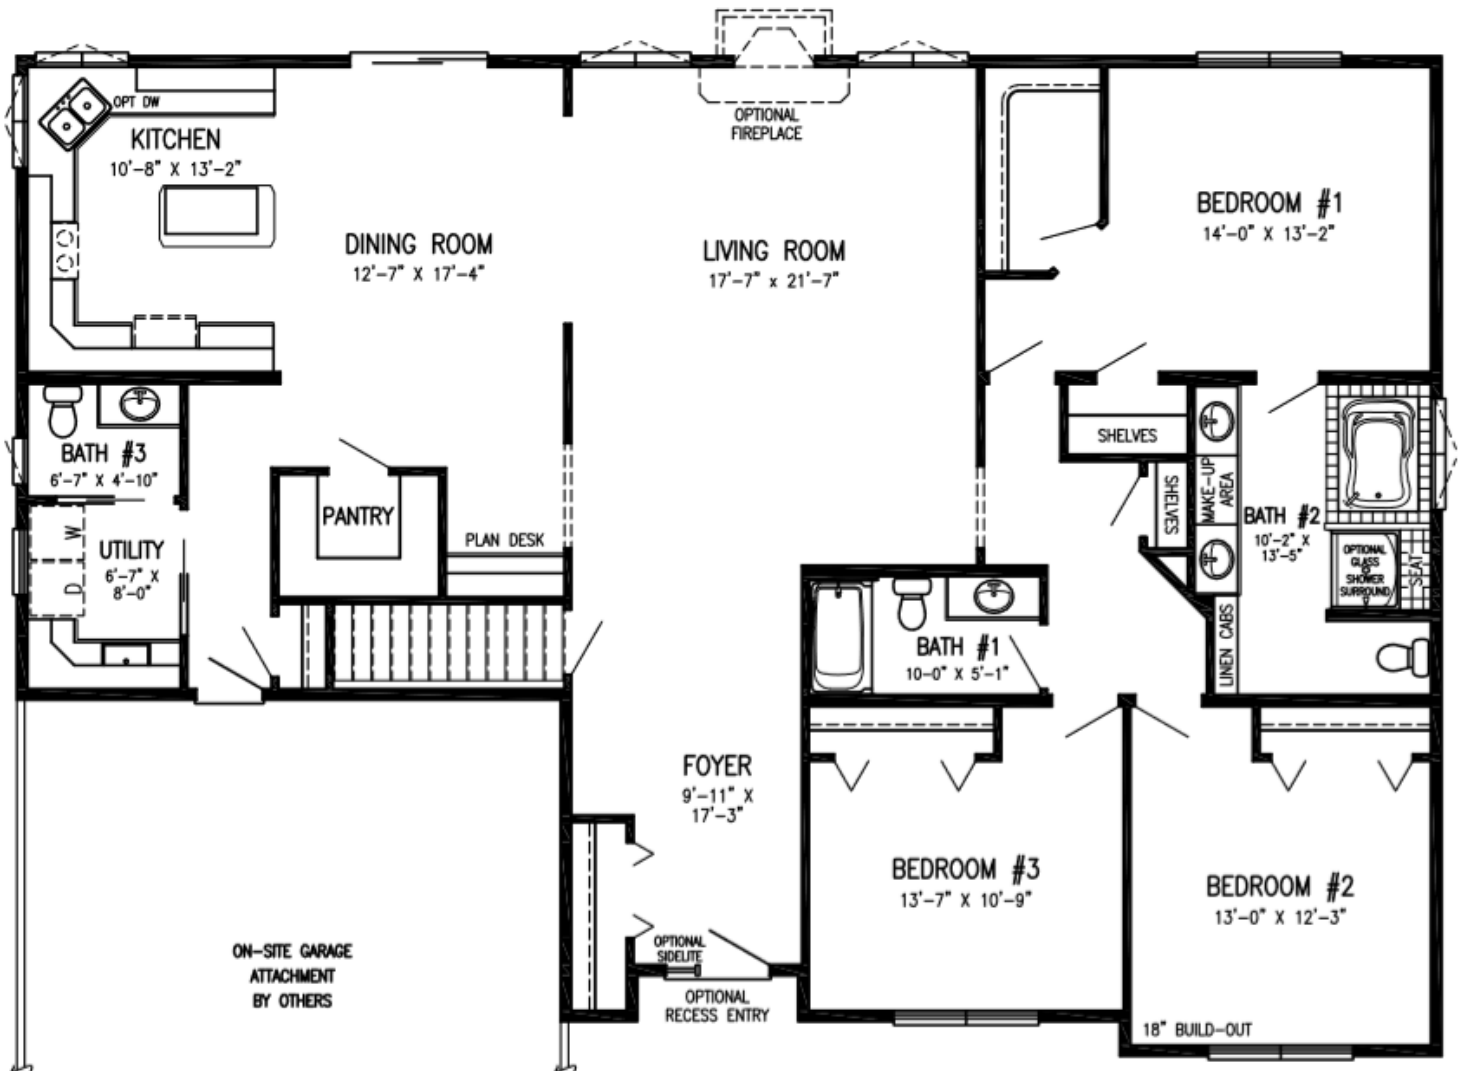

SPRINGVILLE

sales@verticalworksinc.com
P:414.762.0950 | F:414.762.0955

3123 S. Memorial Dr.
Mt Pleasant, WI 53403

VISIT US AT: VERTICALWORKSINC.COM