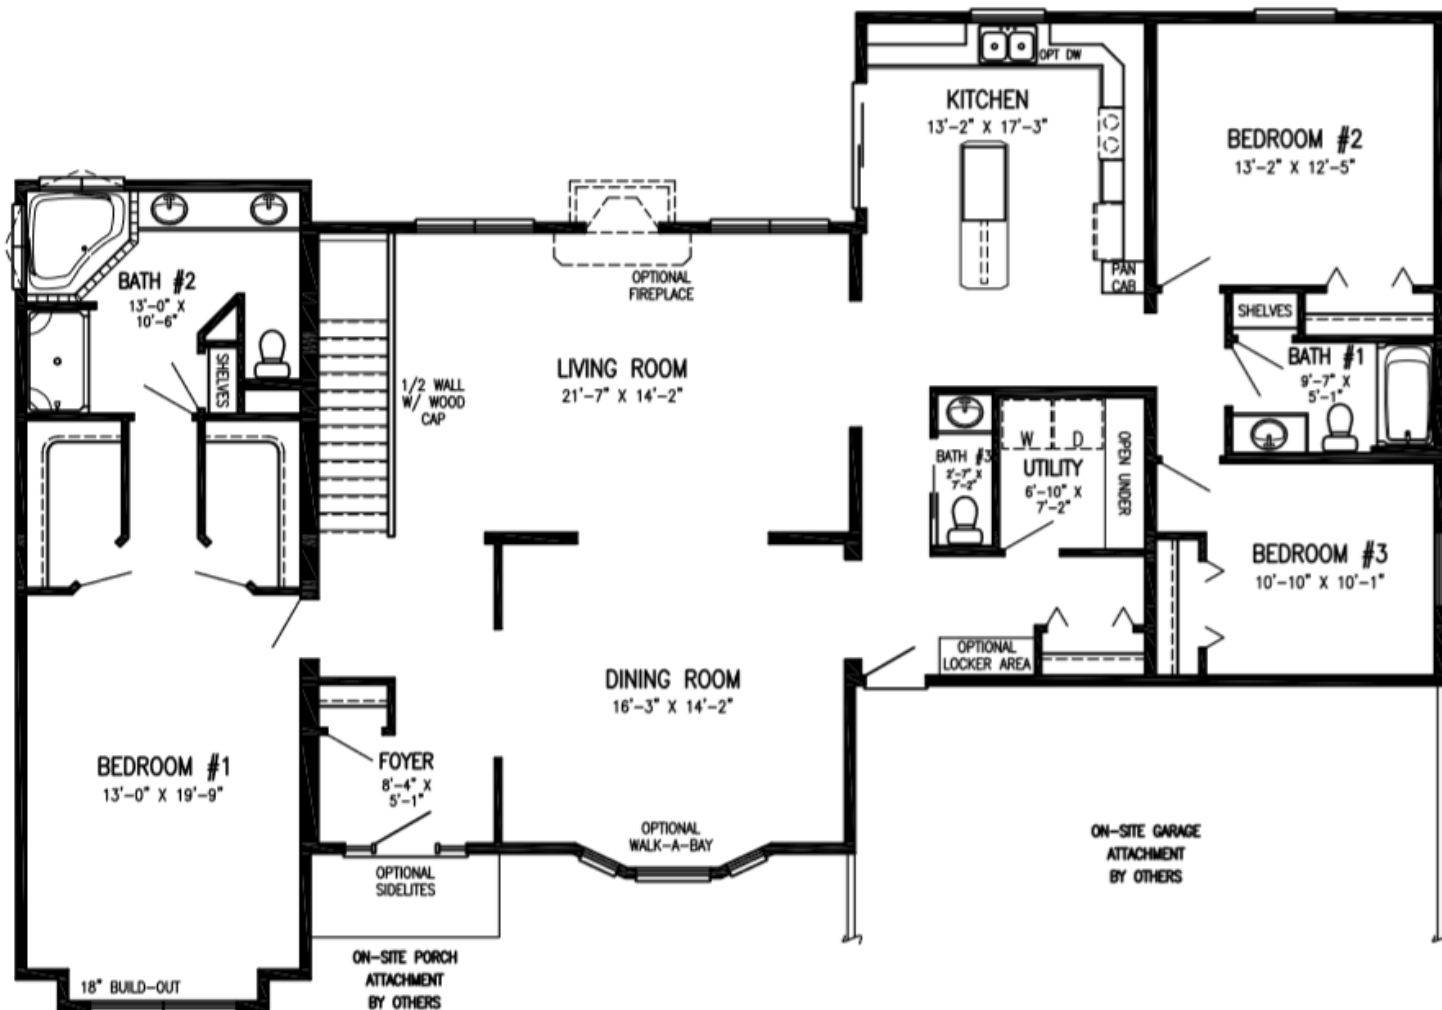

SHEBOYGAN

sales@verticalworksinc.com
P:414.762.0950 | F:414.762.0955

3123 S. Memorial Dr.
Mt Pleasant, WI 53403

VISIT US AT: VERTICALWORKSINC.COM