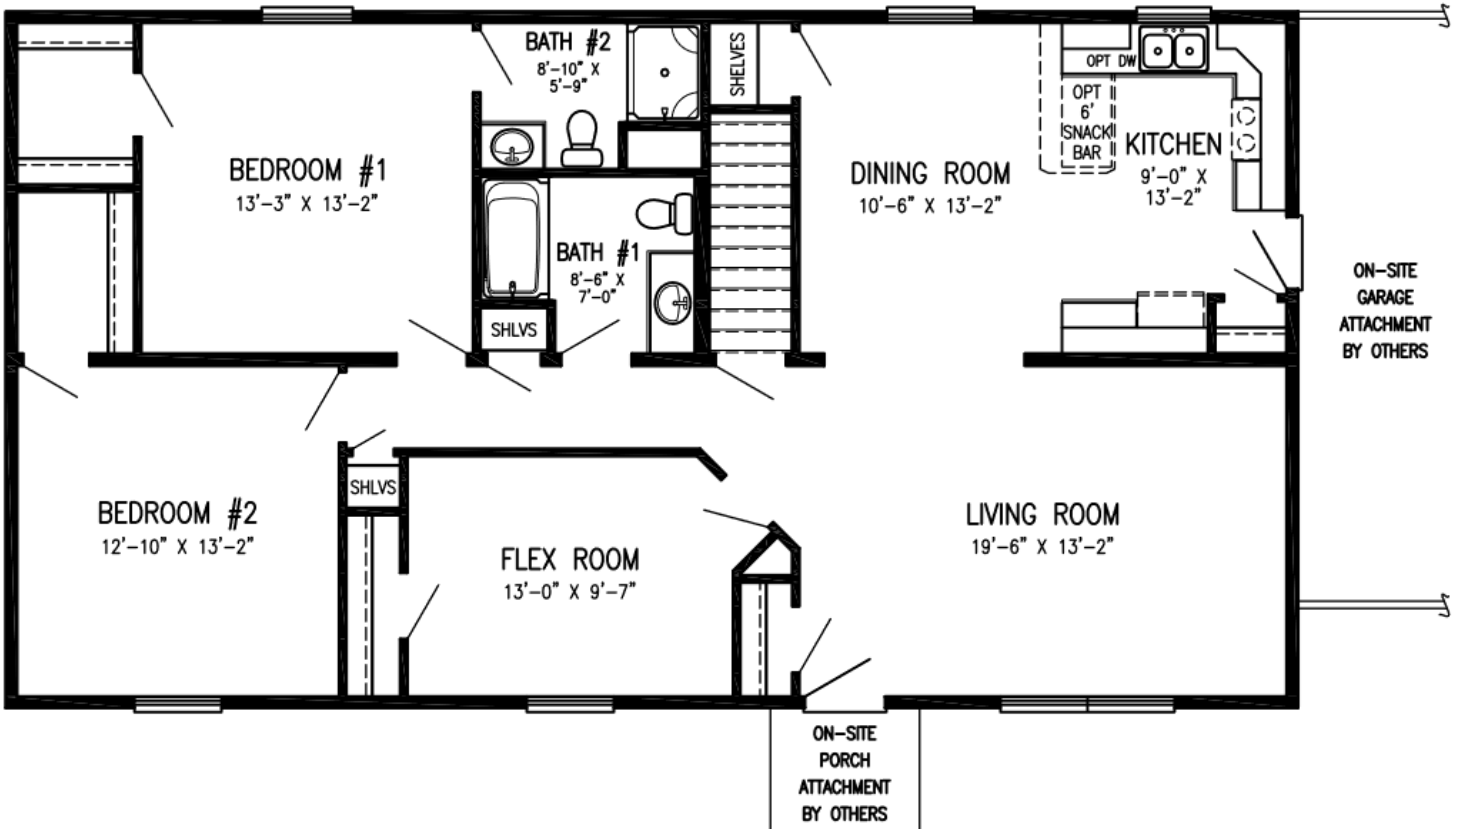

SANDY

sales@verticalworksinc.com
P:414.762.0950 | F:414.762.0955

3123 S. Memorial Dr. | Mt. Pleasant, WI 53403
101 Parr Ave. | Spicewood, TX 78669

SHERWIN WILLIAMS

MERRILLAT CABINETRY

KOHLER

SCHLAGE

MASONITE

GAF

ZIPsystem

VISIT US AT: VERTICALWORKSINC.COM