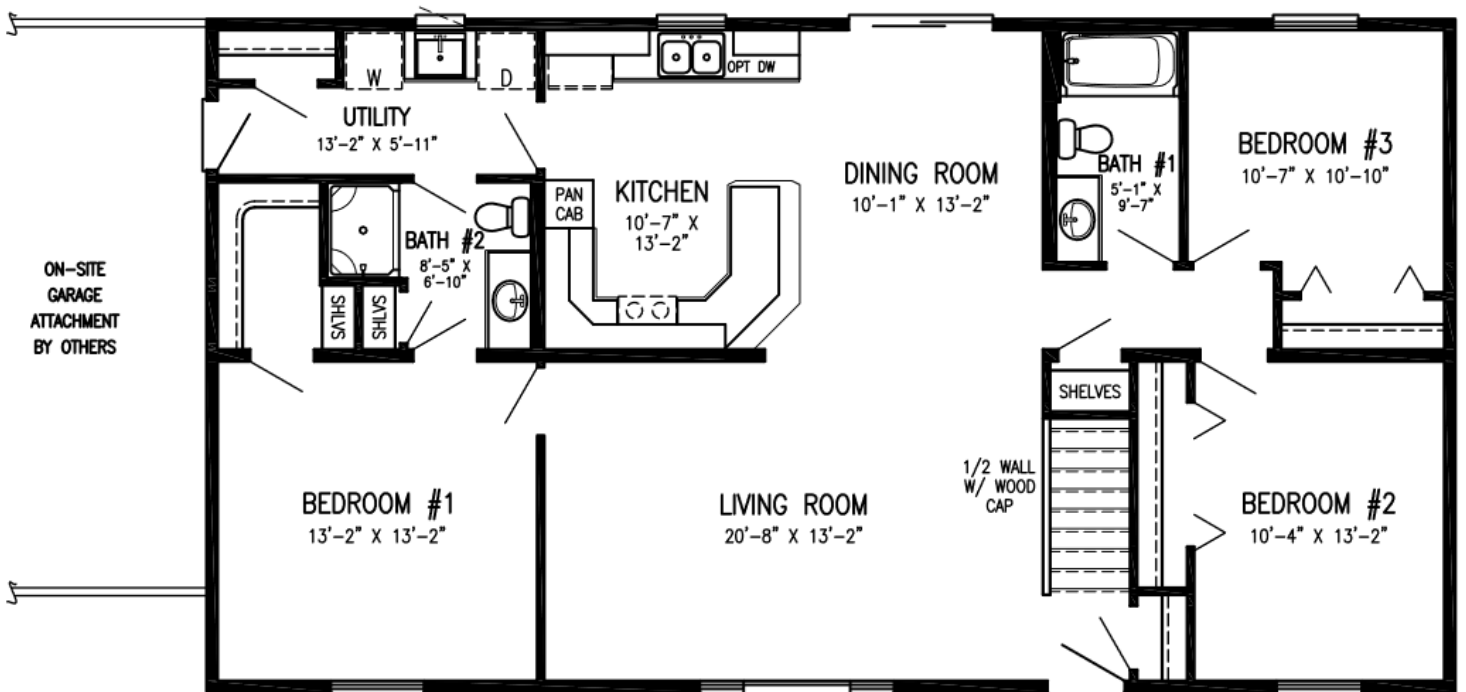

RYAN

sales@verticalworksinc.com
P:414.762.0950 | F:414.762.0955

3123 S. Memorial Dr. | Mt. Pleasant, WI 53403
101 Parr Ave. | Spicewood, TX 78669

VISIT US AT: VERTICALWORKSINC.COM