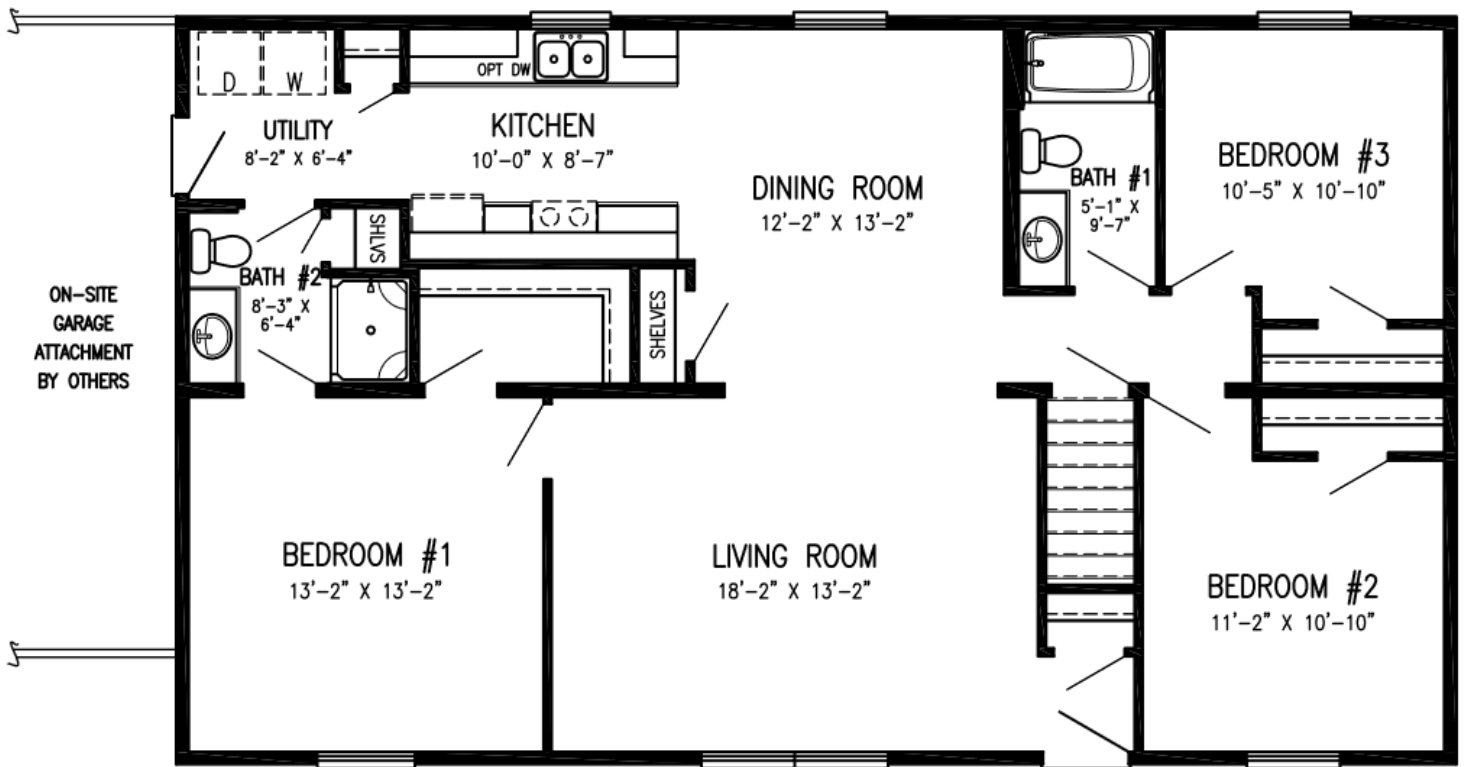

ROVERWEST

sales@verticalworksinc.com
P:414.762.0950 | F:414.762.0955

3123 S. Memorial Dr. | Mt. Pleasant, WI 53403
101 Parr Ave. | Spicewood, TX 78669

SHERWIN WILLIAMS

MERILLAT CABINETRY

KOHLER

SCHLAGE

MASONITE

GAF

ZIPsystem

VISIT US AT: VERTICALWORKSINC.COM