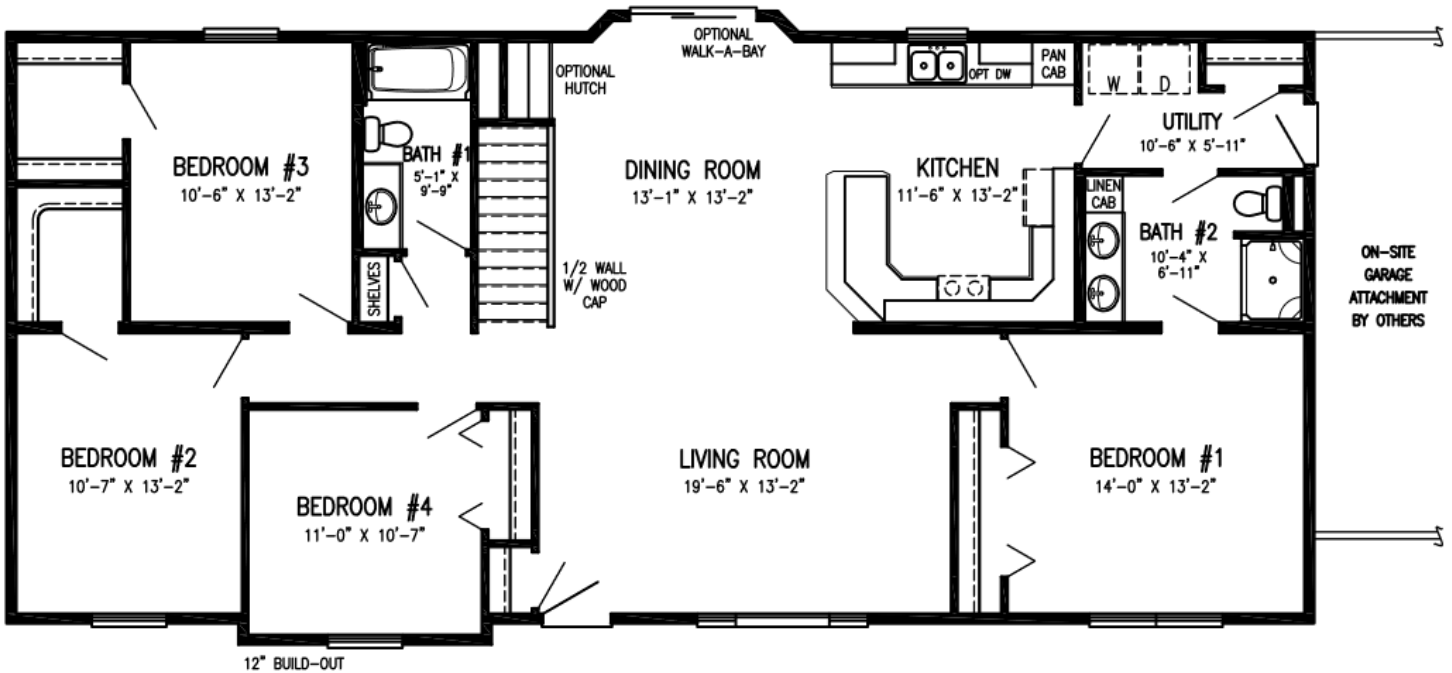

PIKE LAKE

sales@verticalworksinc.com
P:414.762.0950 | F:414.762.0955

3123 S. Memorial Dr. | Mt. Pleasant, WI 53403
101 Parr Ave. | Spicewood, TX 78669

SHERWIN WILLIAMS

VISIT US AT: VERTICALWORKSINC.COM