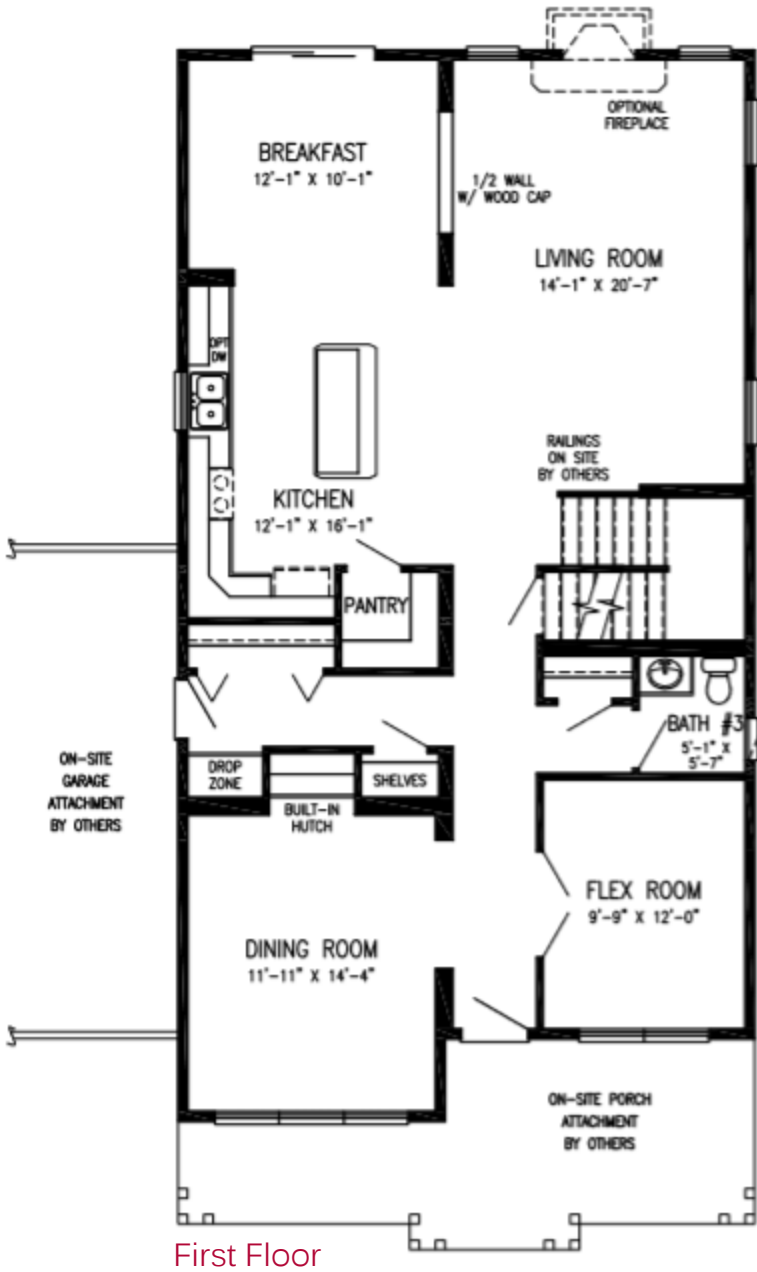

PETENWELL

- Luxurious Private Master Bathroom
- Large Kitchen Pantry
- Second Floor Laundry
- Generous Walk-in Closets
- Fireplace
- Kitchen Island

2792 Sq. Ft. | 4 Bedrooms | 2.5 Bath

VISIT US AT: [VERTICALWORKSINC.COM](https://www.verticalworksinc.com)

 BECOME A FAN OF VERTICAL WORKS, INC.

PETENWELL

First Floor

Second Floor

sales@verticalworksinc.com
P:414.762.0950 | F:414.762.0955

3123 S. Memorial Dr. | Mt. Pleasant, WI 53403
101 Parr Ave. | Spicewood, TX 78669