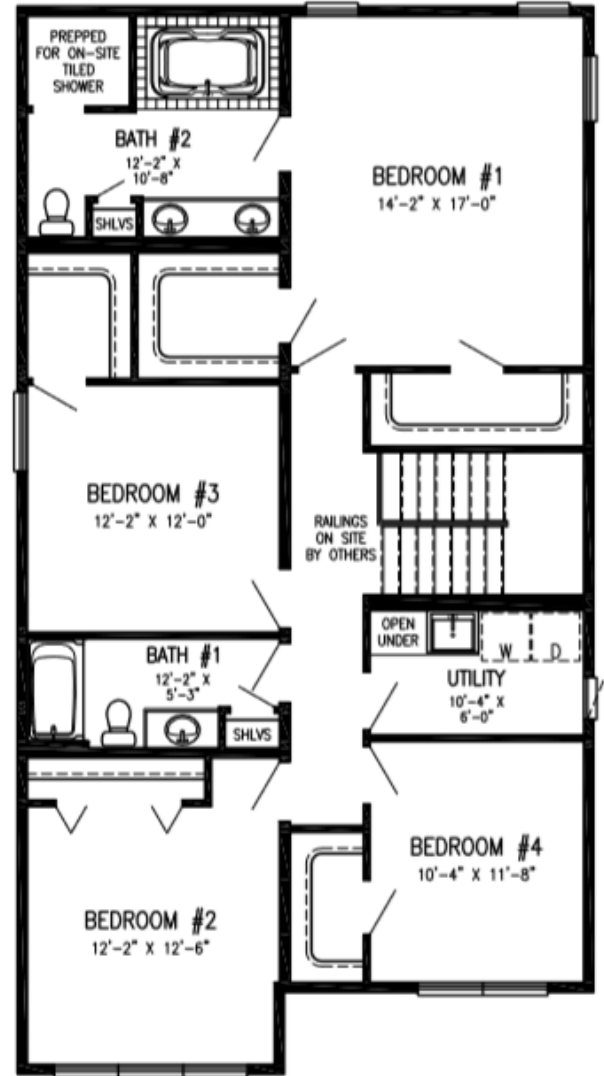

Second Floor

sales@verticalworksinc.com
P:414.762.0950 | F:414.762.0955

3123 S. Memorial Dr. | Mt. Pleasant, WI 53403
101 Parr Ave. | Spicewood, TX 78669

VISIT US AT: VERTICALWORKSINC.COM