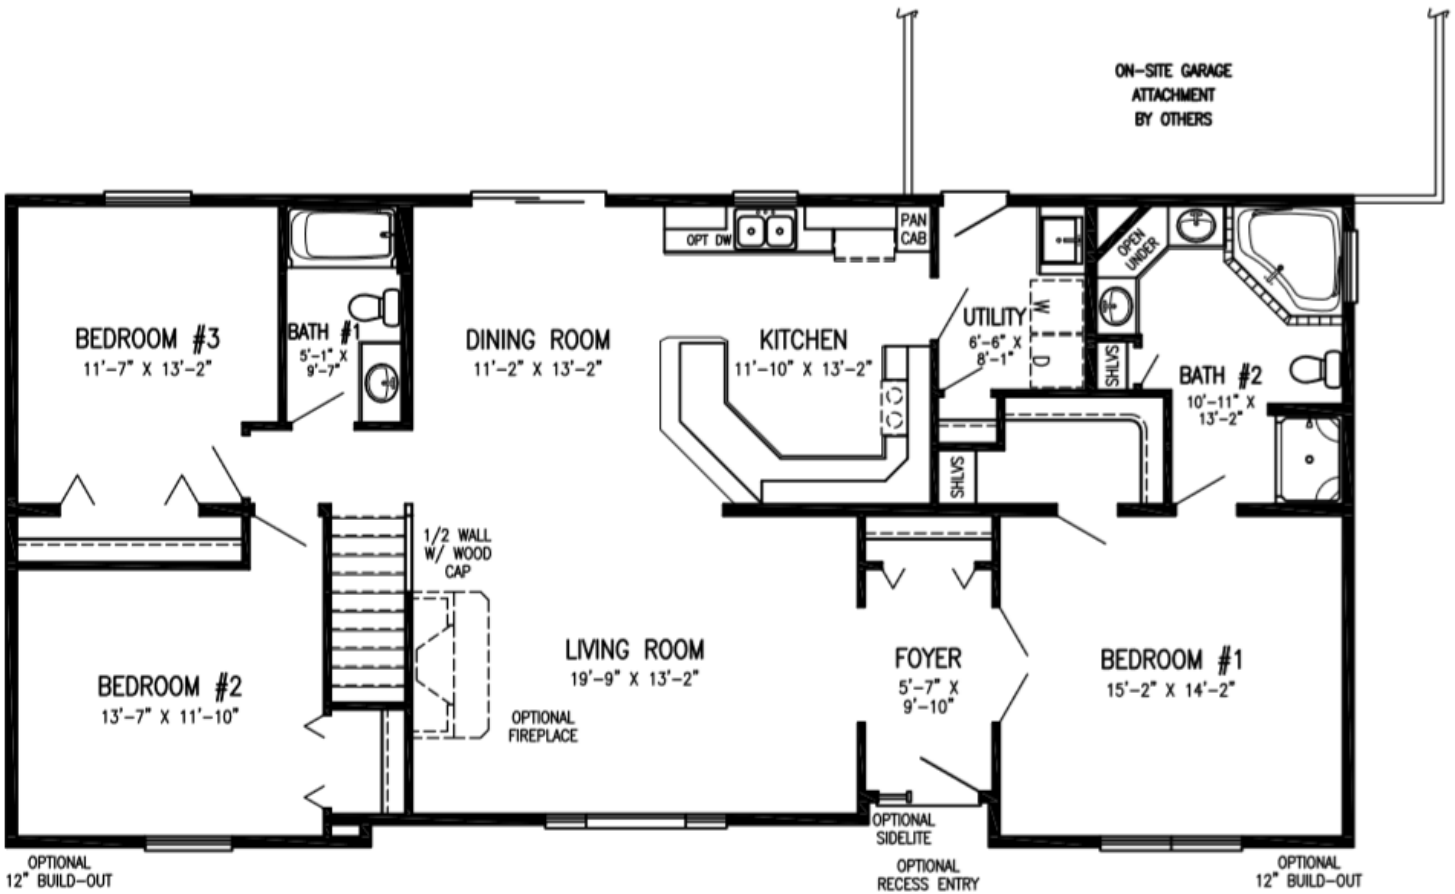

PATTISON

sales@verticalworksinc.com
P:414.762.0950 | F:414.762.0955

3123 S. Memorial Dr. | Mt. Pleasant, WI 53403
101 Parr Ave. | Spicewood, TX 78669

SHERWIN WILLIAMS

MERRILLAT CABINETS

KOHLER

SCHLAGE

MASONITE

GAF

ZIPsystem

VISIT US AT: VERTICALWORKSINC.COM