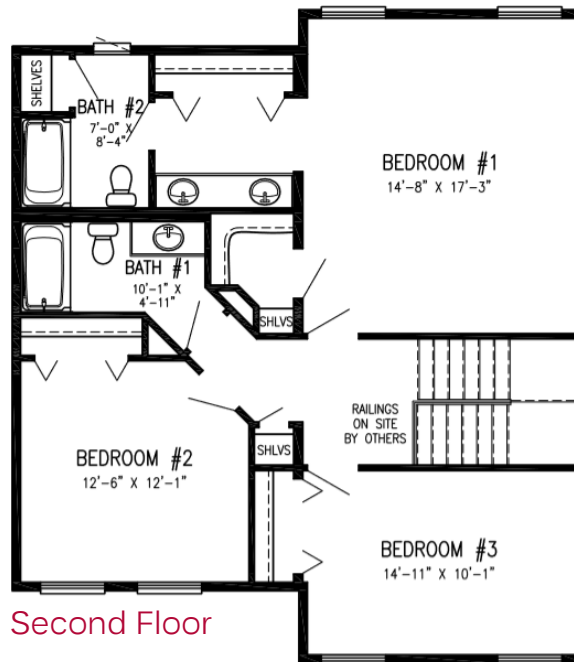

Second Floor

sales@verticalworksinc.com
P:414.762.0950 | F:414.762.0955

3123 S. Memorial Dr. | Mt. Pleasant, WI 53403
101 Parr Ave. | Spicewood, TX 78669

SHERWIN WILLIAMS

MERILLAT CABINETRY

VISIT US AT: VERTICALWORKSINC.COM