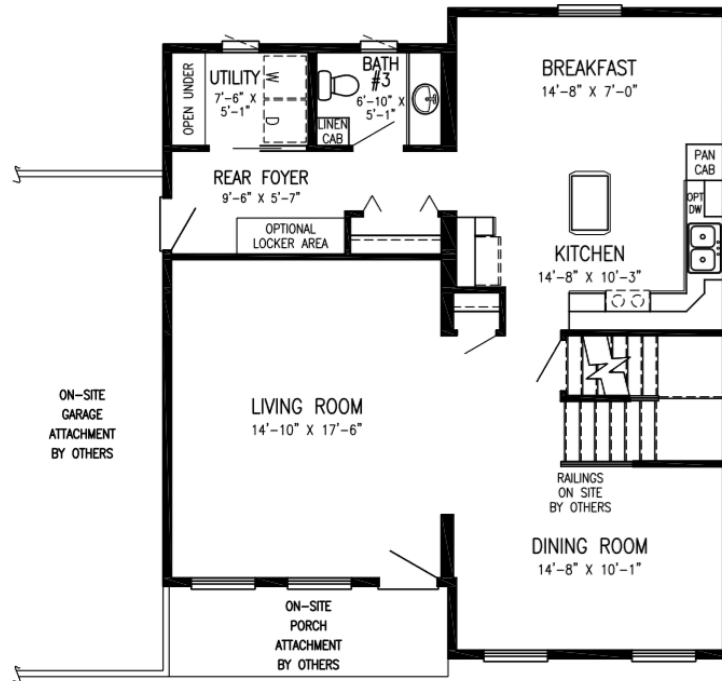

PAMPERIN

First Floor