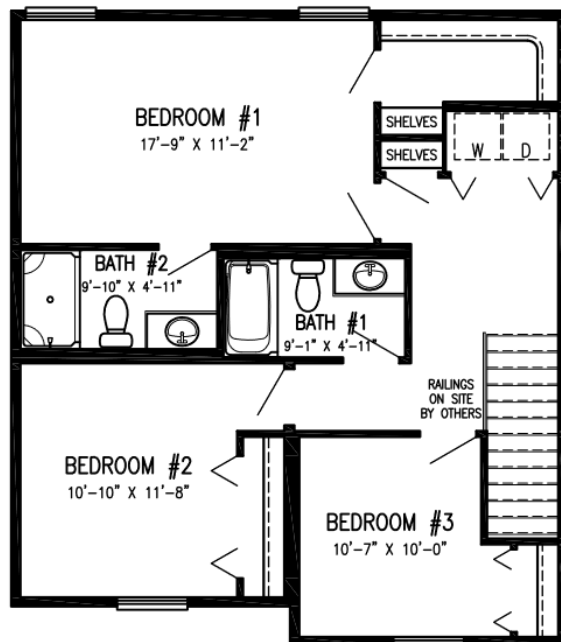

MOONEY

- Private Master Bathroom
- Spacious Living Room
- Second Floor Laundry
- Generous Walk-in Closet
- Fireplace
- Kitchen Peninsula

2008 Sq. Ft. | 3 Bedrooms | 2.5 Bath

VISIT US AT: VERTICALWORKSINC.COM

 BECOME A FAN OF VERTICAL WORKS, INC.

MOONEY

First Floor

Second Floor

sales@verticalworksinc.com
P:414.762.0950 | F:414.762.0955

3123 S. Memorial Dr. | Mt. Pleasant, WI 53403
101 Parr Ave. | Spicewood, TX 78669