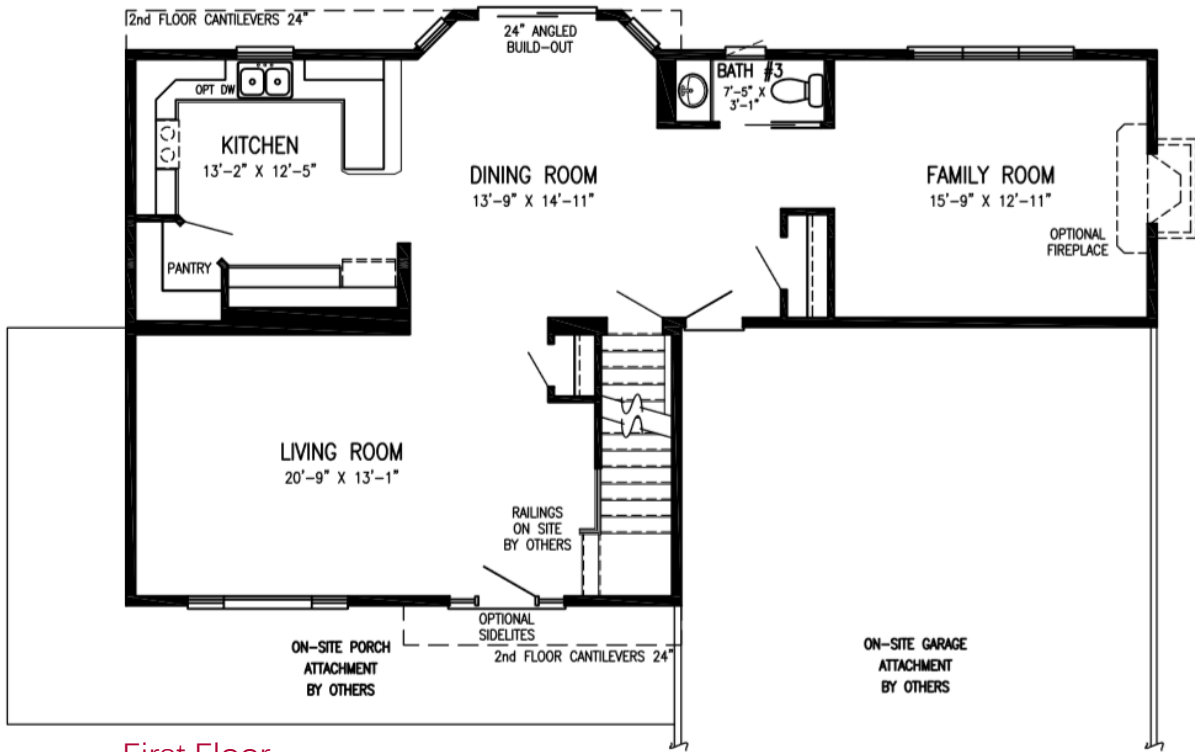

MOONEY

First Floor