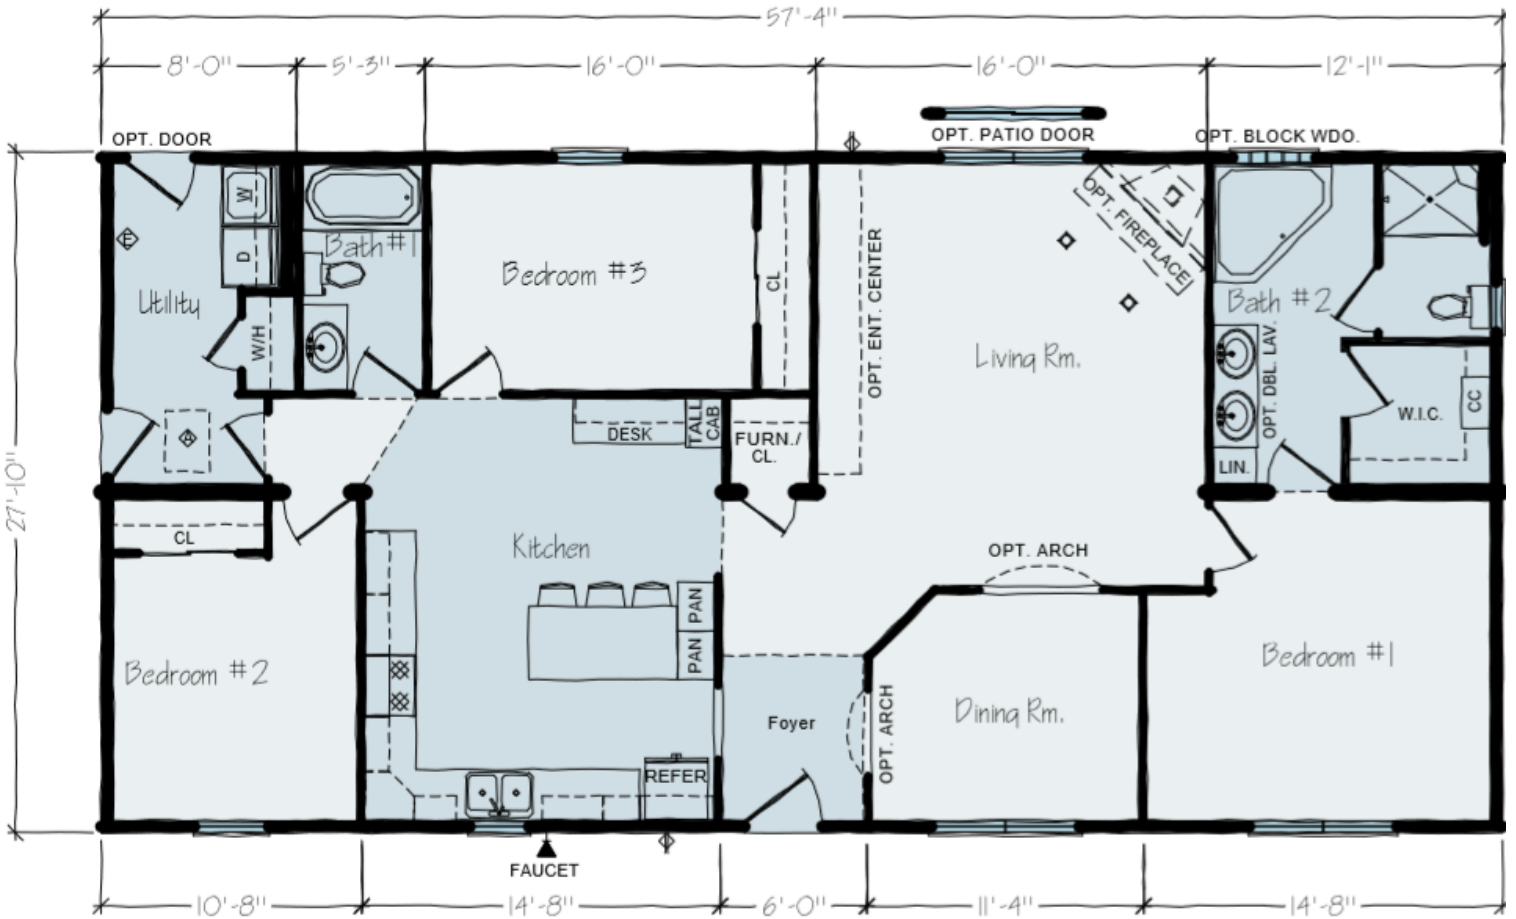

MONROE

Optional Half Bath