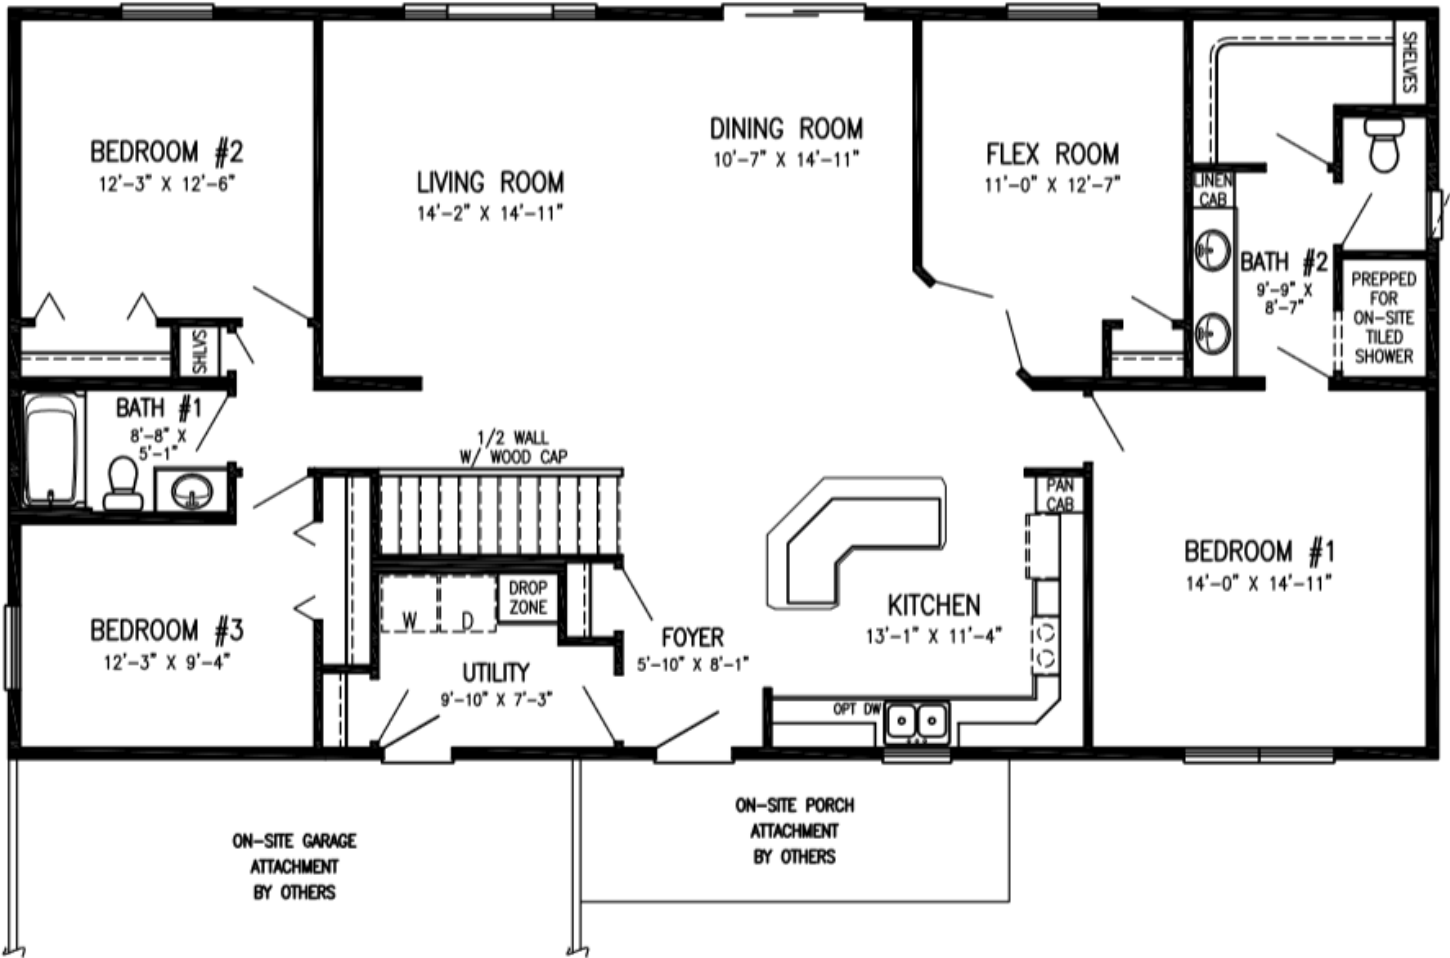

MENOMONEE

sales@verticalworksinc.com
P:414.762.0950 | F:414.762.0955

3123 S. Memorial Dr.
Mt Pleasant, WI 53403

VISIT US AT: VERTICALWORKSINC.COM