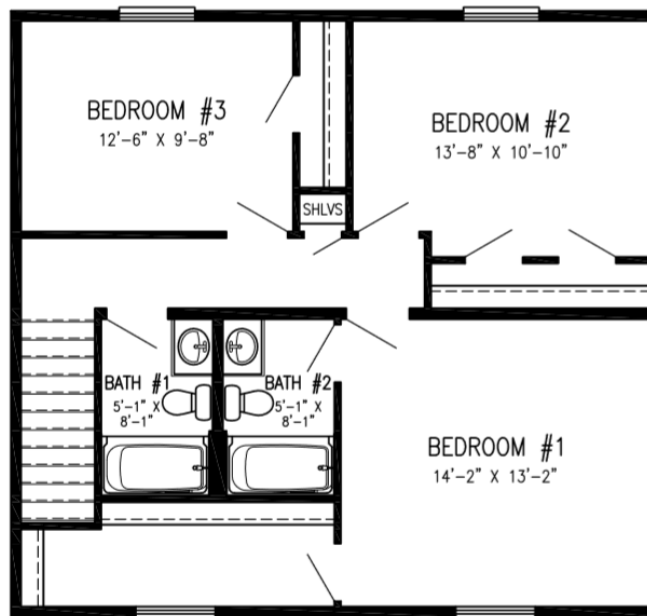

Second Floor

sales@verticalworksinc.com
P:414.762.0950 | F:414.762.0955

3123 S. Memorial Dr. | Mt. Pleasant, WI 53403
101 Parr Ave. | Spicewood, TX 78669

SHERWIN WILLIAMS

MERRILLAT CABINETRY

KOHLER

SCHLAGE

MASONITE

ZIPsystem

VISIT US AT: VERTICALWORKSINC.COM