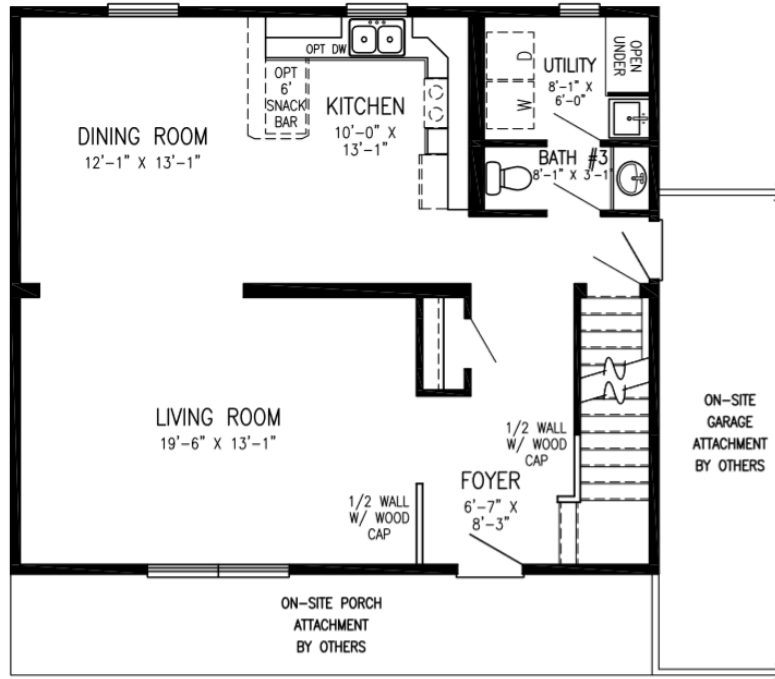

MCCLINTOCK

First Floor