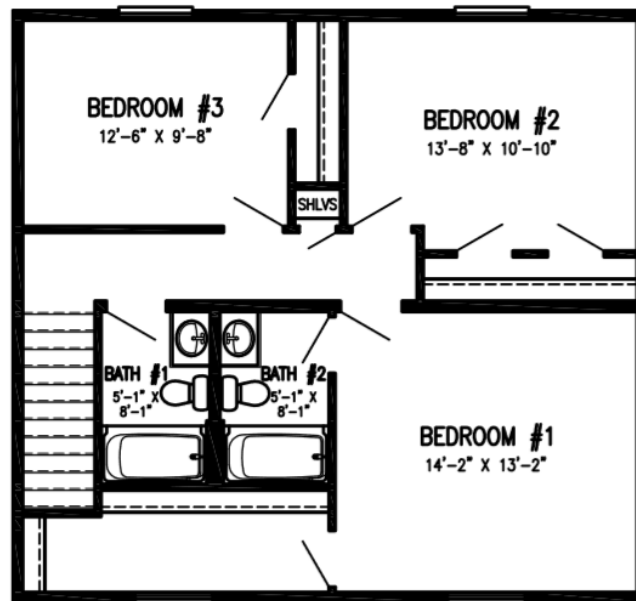

- Private Master Bathroom
- Spacious Living Room
- Foyer with Entry Closet
- Oversized Walk-in Closet
- Covered Front Entry
- Kitchen Peninsula with Raised Snack Bar

1680 Sq. Ft. | 3 Bedrooms | 2.5 Bath

VISIT US AT: [VERTICALWORKSINC.COM](https://www.verticalworksinc.com)

BECOME A FAN OF VERTICAL WORKS, INC.

LIZARD

First Floor

Second Floor

sales@verticalworksinc.com
 P:414.762.0950 | F:414.762.0955

3123 S. Memorial Dr. | Mt. Pleasant, WI 53403
 101 Parr Ave. | Spicewood, TX 78669