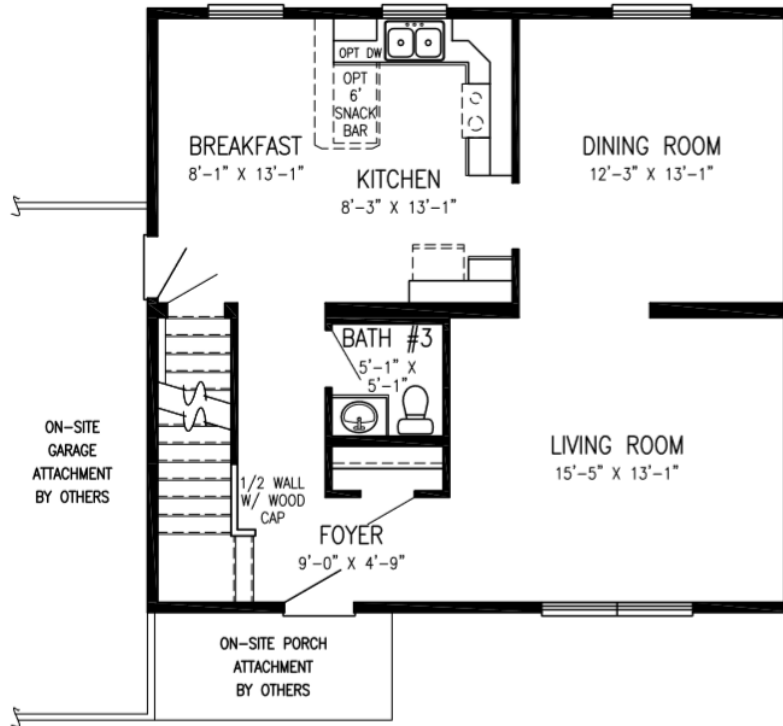

LIZARD

First Floor