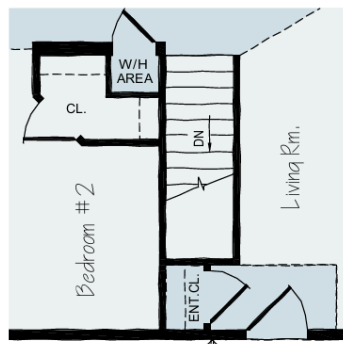

KNAPP

Basement Option

sales@verticalworksinc.com
P:414.762.0950 | F:414.762.0955

3123 S. Memorial Dr. | Mt. Pleasant, WI 53403
101 Parr Ave. | Spicewood, TX 78669

SHERWIN WILLIAMS

MERRILLAT CABINETRY

KOHLER

SCHLAGE

MASONITE

ZIPsystem

VISIT US AT: VERTICALWORKSINC.COM