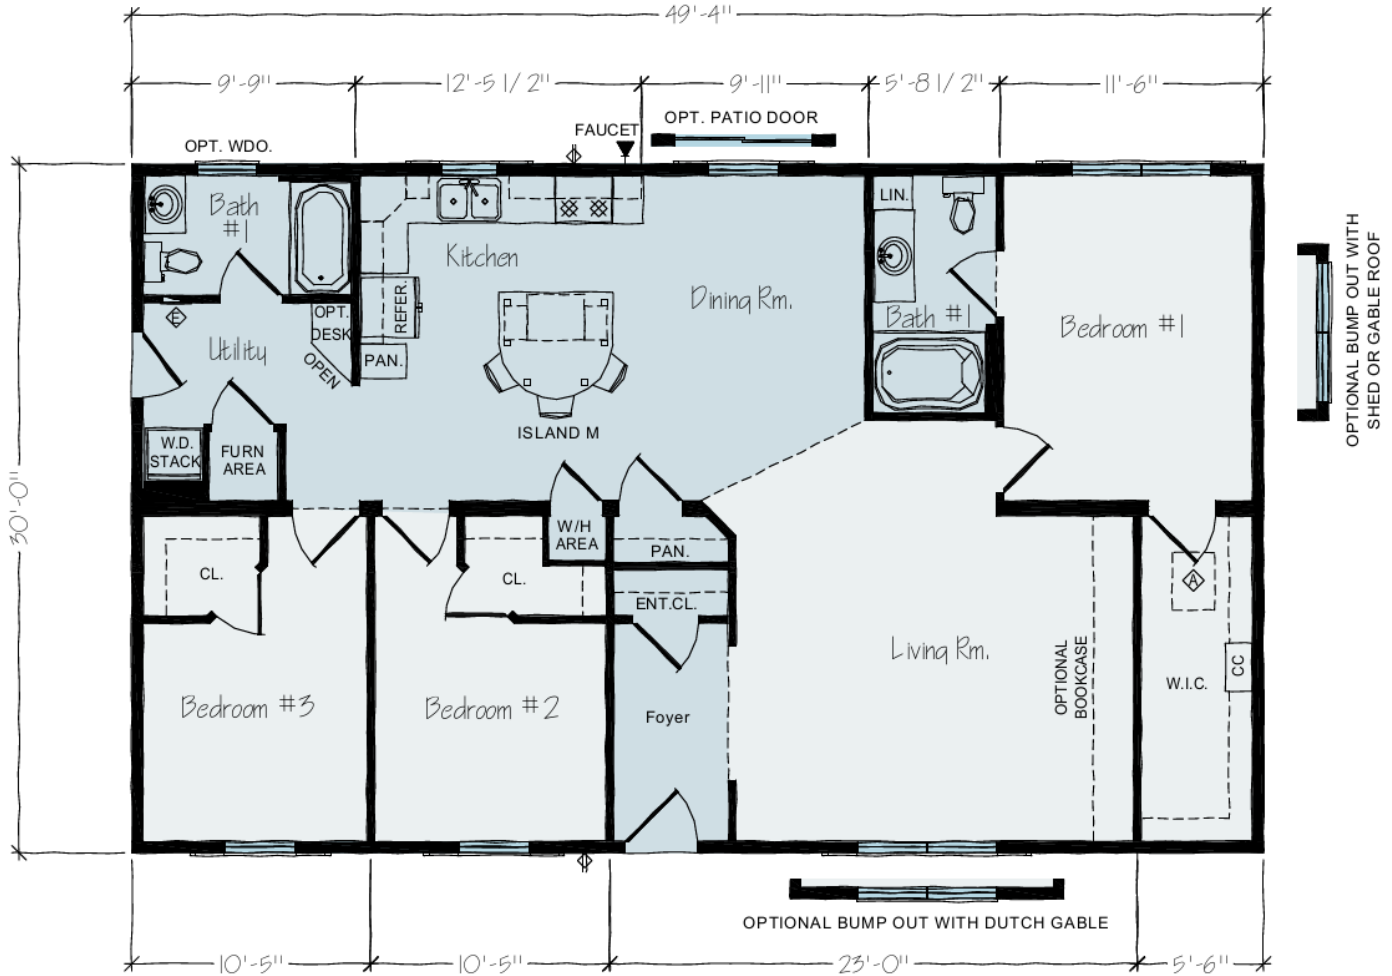

KNAPP

Basement Option

sales@verticalworksinc.com
P:414.762.0950 | F:414.762.0955

3123 S. Memorial Dr. | Mt. Pleasant, WI 53403
101 Parr Ave. | Spicewood, TX 78669

SHERWIN WILLIAMS

MERRILLAT CABINETRY

KOHLER

SCHLAGE

MASONITE

ZIPsystem

VISIT US AT: VERTICALWORKSINC.COM