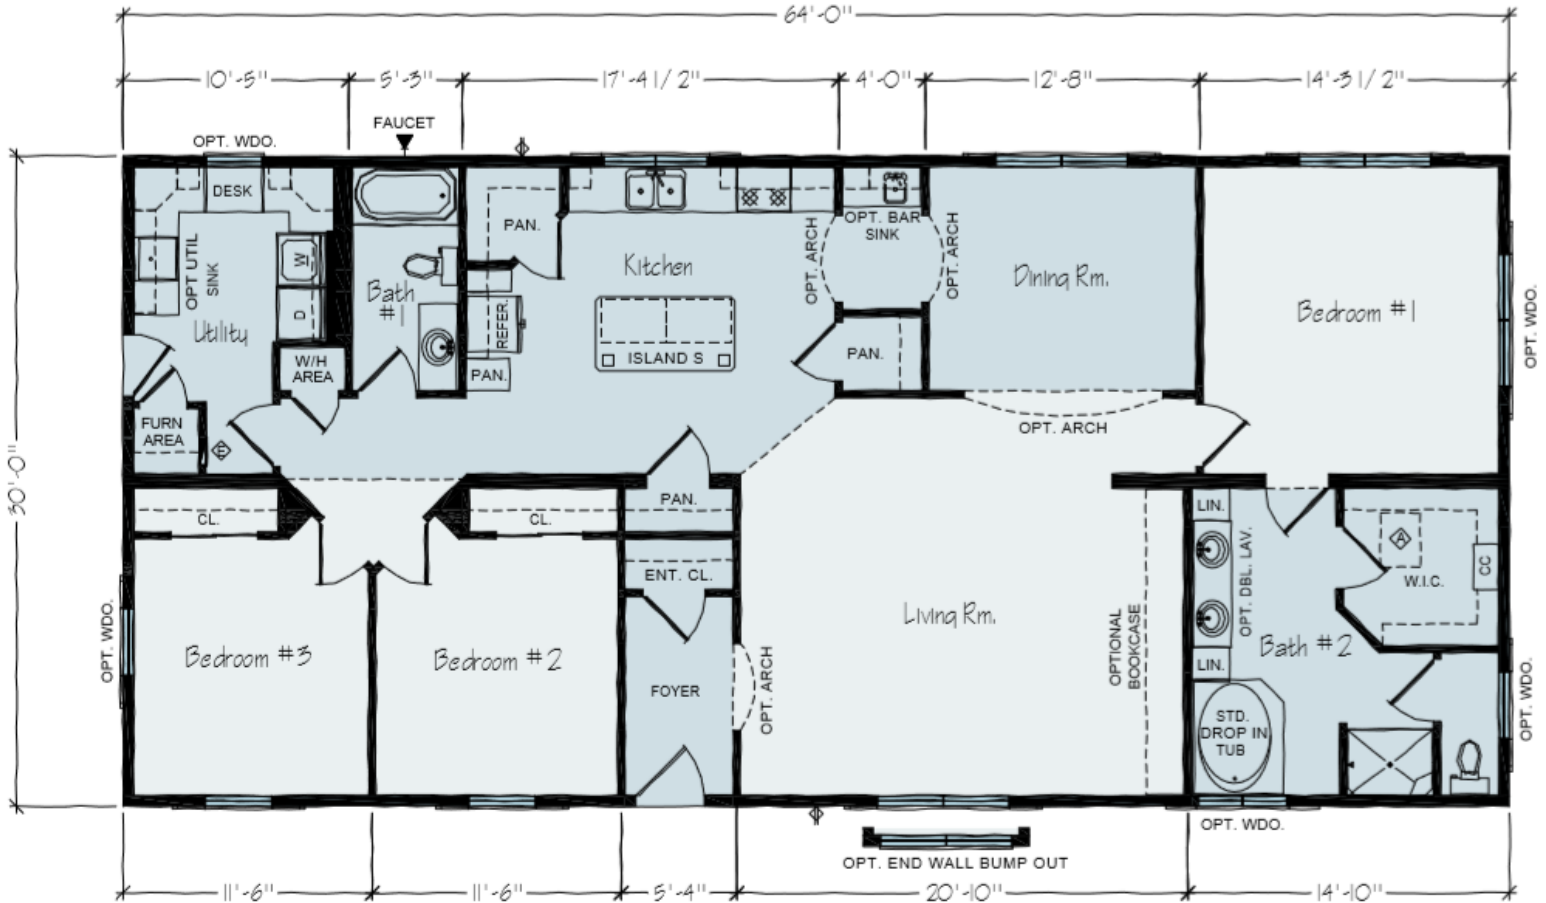

JAMES

Basement Option

sales@verticalworksinc.com
P:414.762.0950 | F:414.762.0955

3123 S. Memorial Dr. | Mt. Pleasant, WI 53403
101 Parr Ave. | Spicewood, TX 78669

VISIT US AT: VERTICALWORKSINC.COM