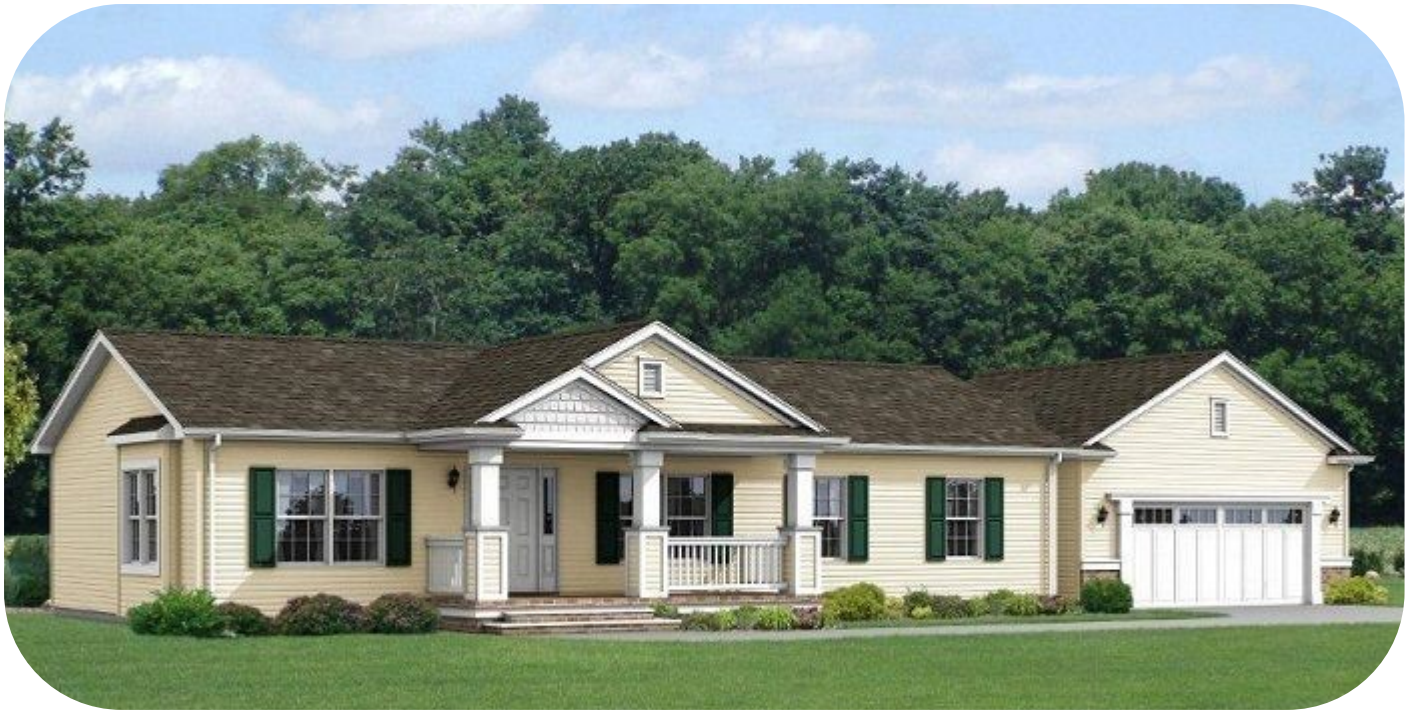

# JACKSON

- Luxurious Private Master Bathroom
- Spacious Kitchen Pantry
- Main Floor Laundry
- Generous Walk-in Closet
- Open Concept Living Area
- Large Kitchen Island

1352 Sq. Ft. | 3 Bedrooms | 2 Bath