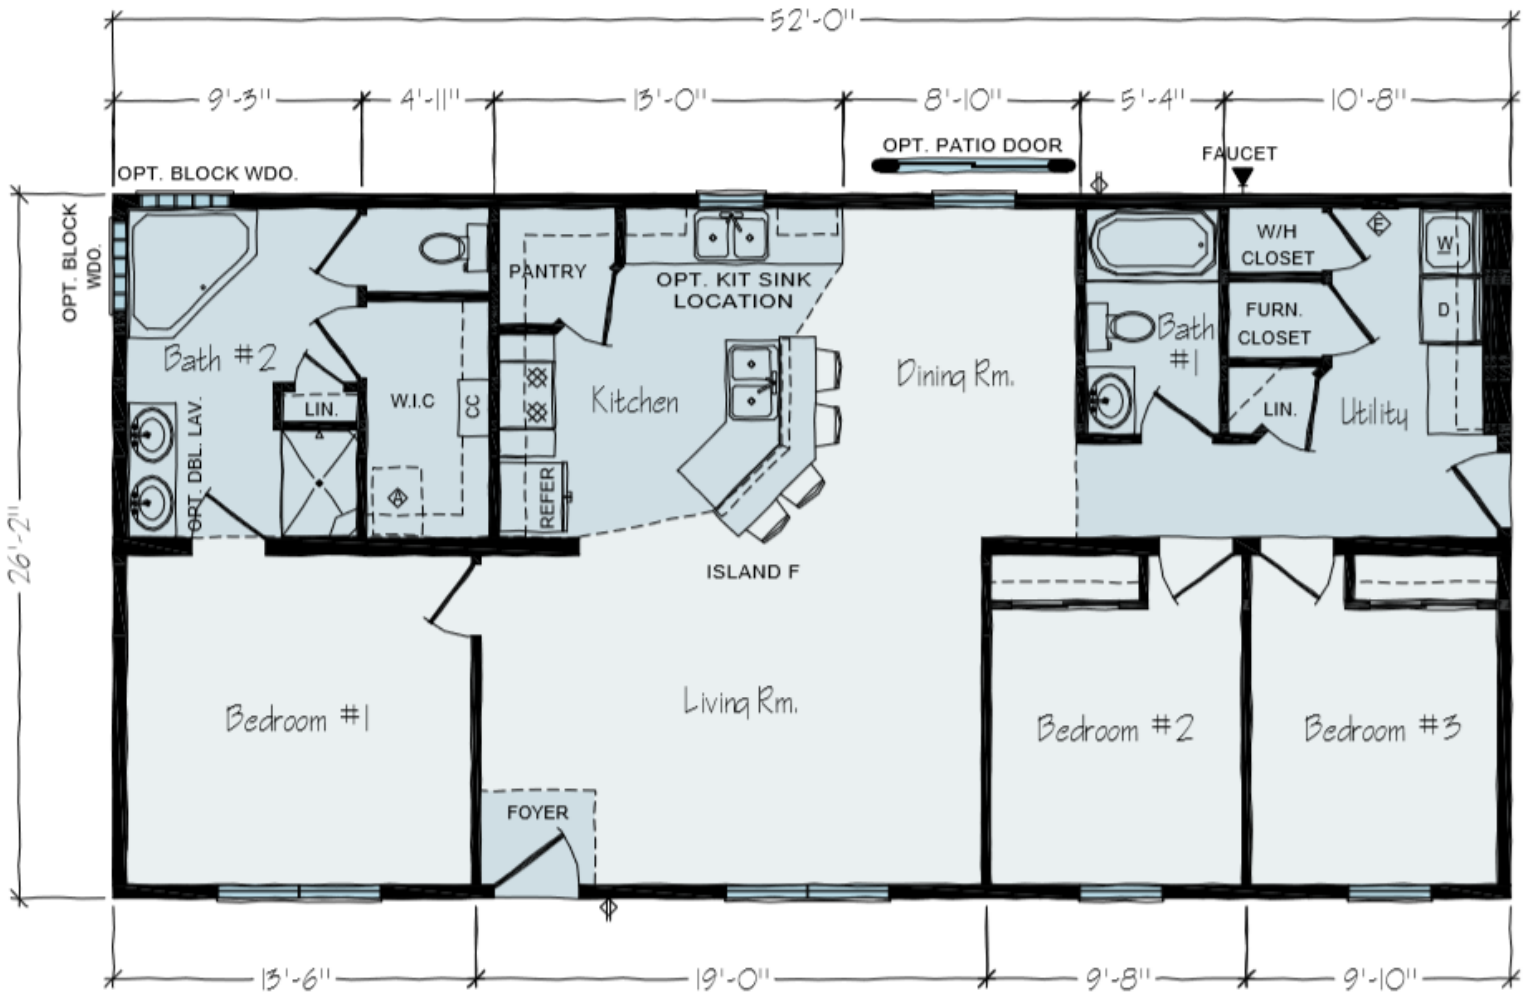

JACKSON

Basement Option

sales@verticalworksinc.com
P:414.762.0950 | F:414.762.0955

3123 S. Memorial Dr. | Mt. Pleasant, WI 53403
101 Parr Ave. | Spicewood, TX 78669

VISIT US AT: VERTICALWORKSINC.COM