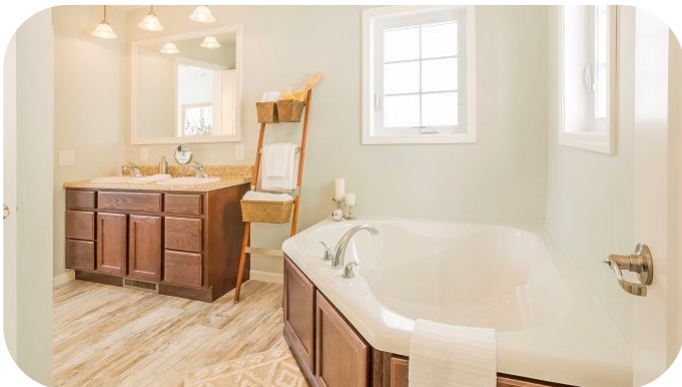

- Luxurious Private Master Bathroom
- Spacious Kitchen Pantry
- Main Floor Laundry
- Generous Walk-in Closet
- Open Concept Living Area
- Large Kitchen Island

1352 Sq. Ft. | 3 Bedrooms | 2 Bath

VISIT US AT: VERTICALWORKSINC.COM

BECOME A FAN OF VERTICAL WORKS, INC.