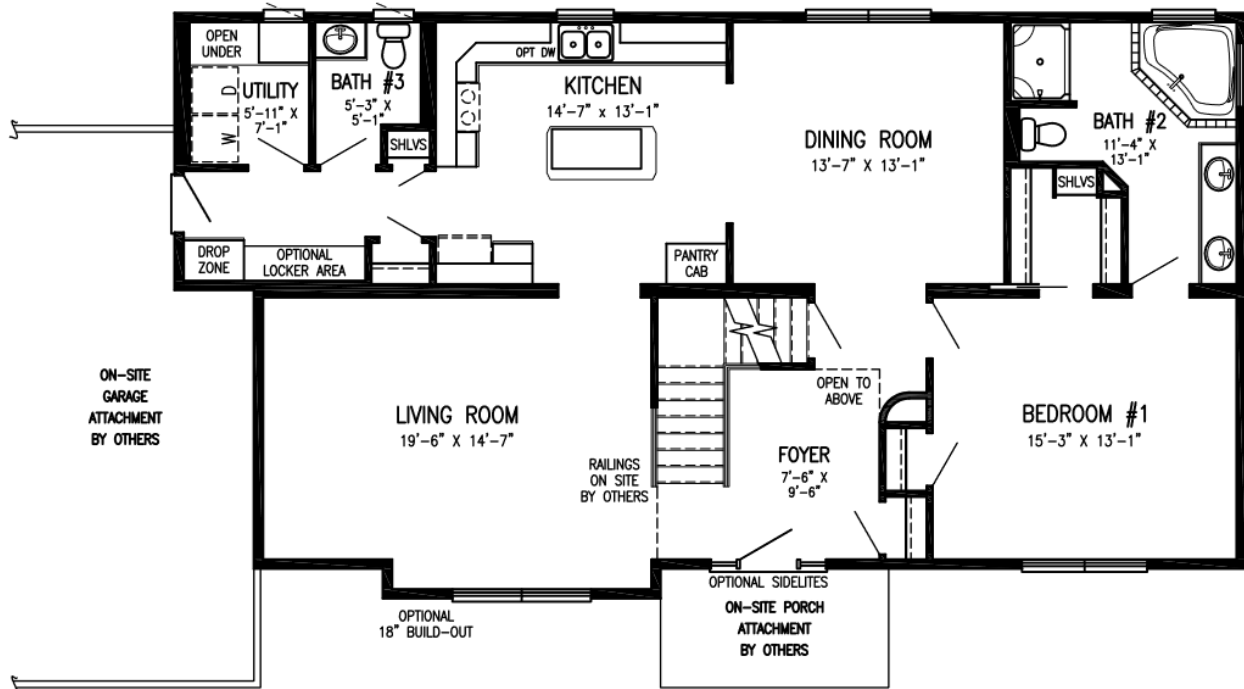

HIGH CLIFF

First Floor