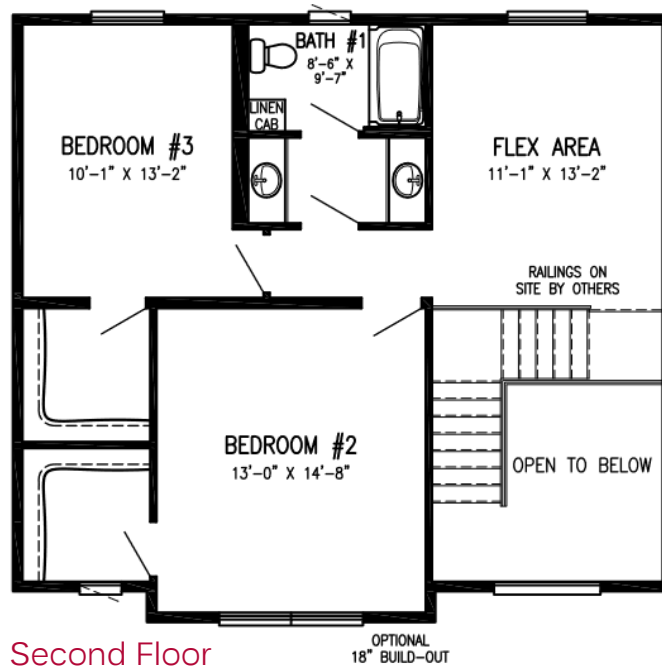

Second Floor

sales@verticalworksinc.com
P:414.762.0950 | F:414.762.0955

3123 S. Memorial Dr. | Mt. Pleasant, WI 53403
101 Parr Ave. | Spicewood, TX 78669

SHERWIN WILLIAMS

MERRILLAT CABINETRY

KOHLER

SCHLAGE

MASONITE

GAF

ZIPsystem

VISIT US AT: VERTICALWORKSINC.COM