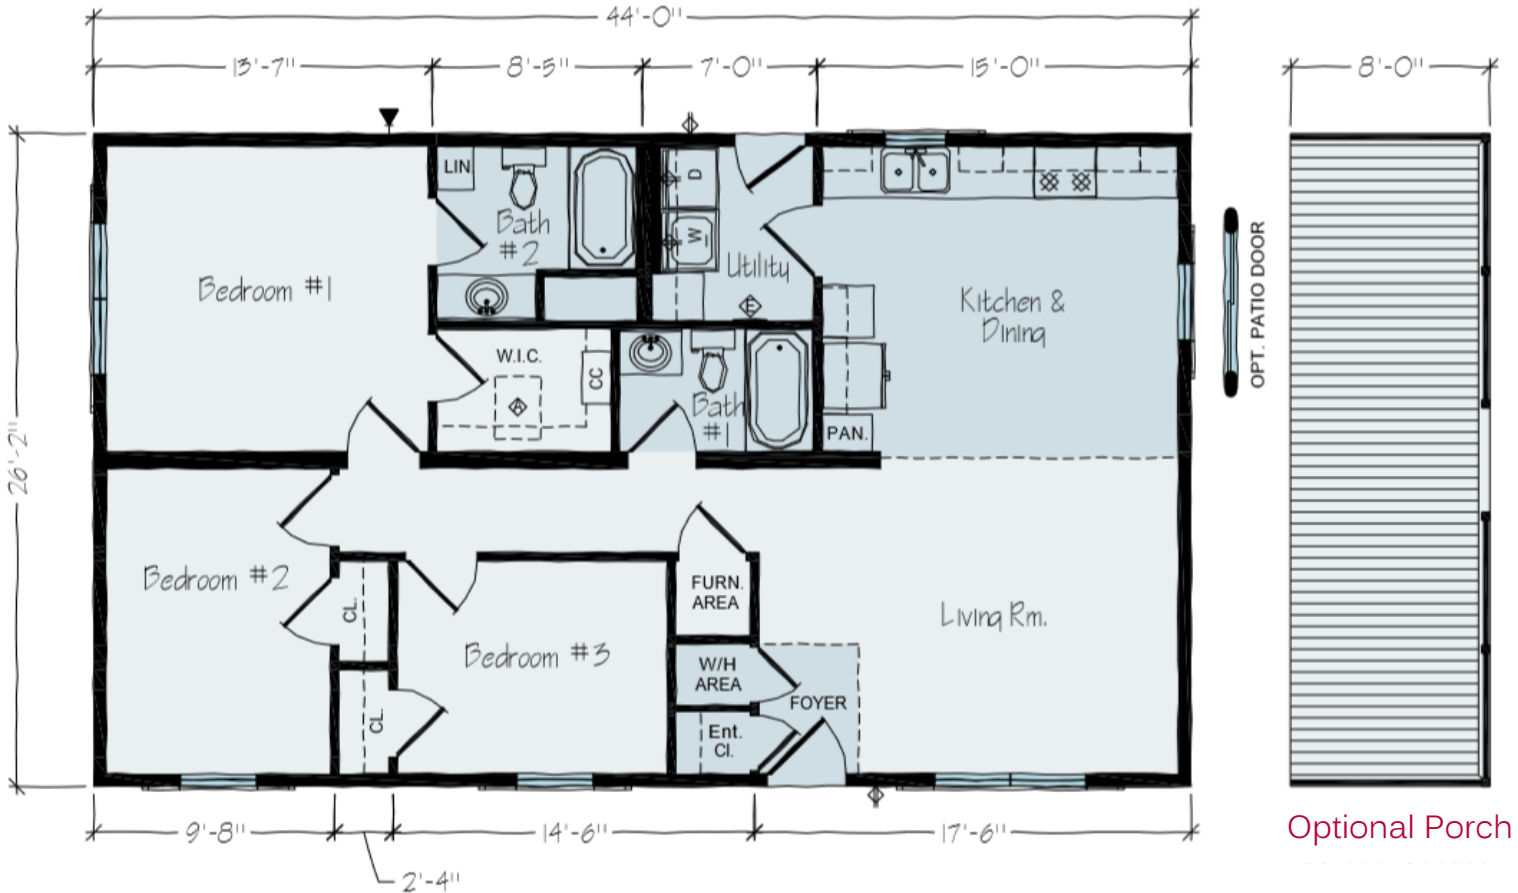

HART

Optional Porch