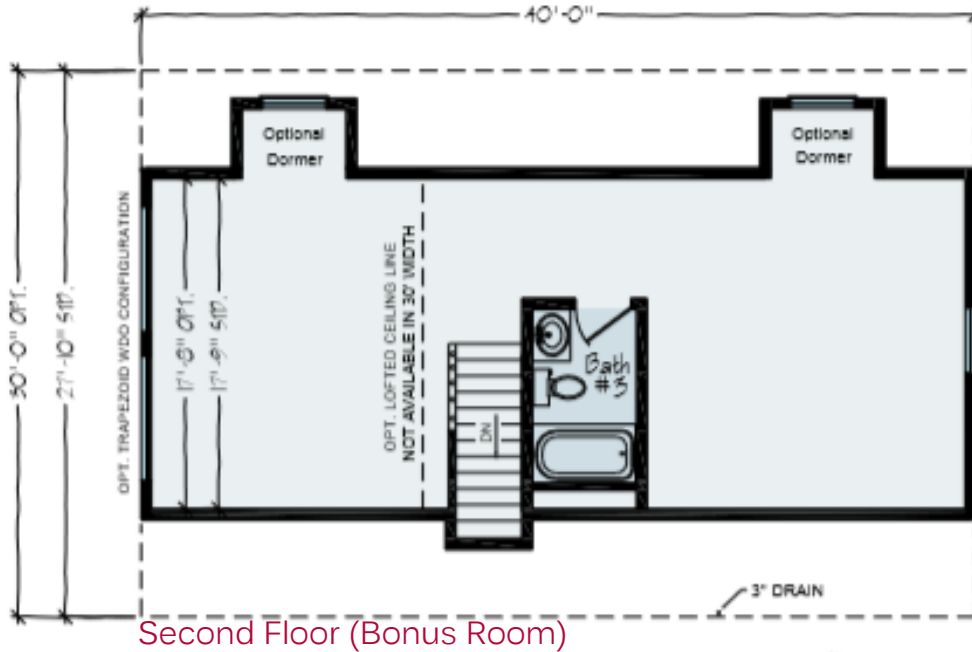

HARRISON

sales@verticalworksinc.com
P:414.762.0950 | F:414.762.0955

3123 S. Memorial Dr. | Mt. Pleasant, WI 53403
101 Parr Ave. | Spicewood, TX 78669

VISIT US AT: VERTICALWORKSINC.COM