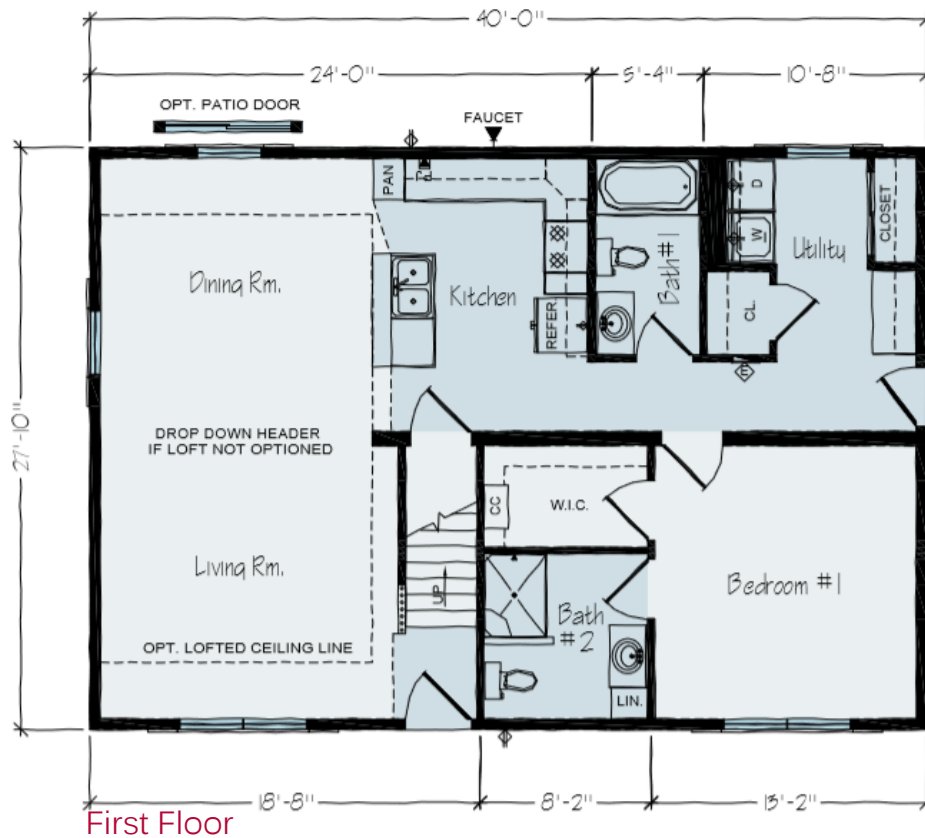

HARRISON

sales@verticalworksinc.com
P:414.762.0950 | F:414.762.0955

3123 S. Memorial Dr. | Mt. Pleasant, WI 53403
101 Parr Ave. | Spicewood, TX 78669

VISIT US AT: VERTICALWORKSINC.COM