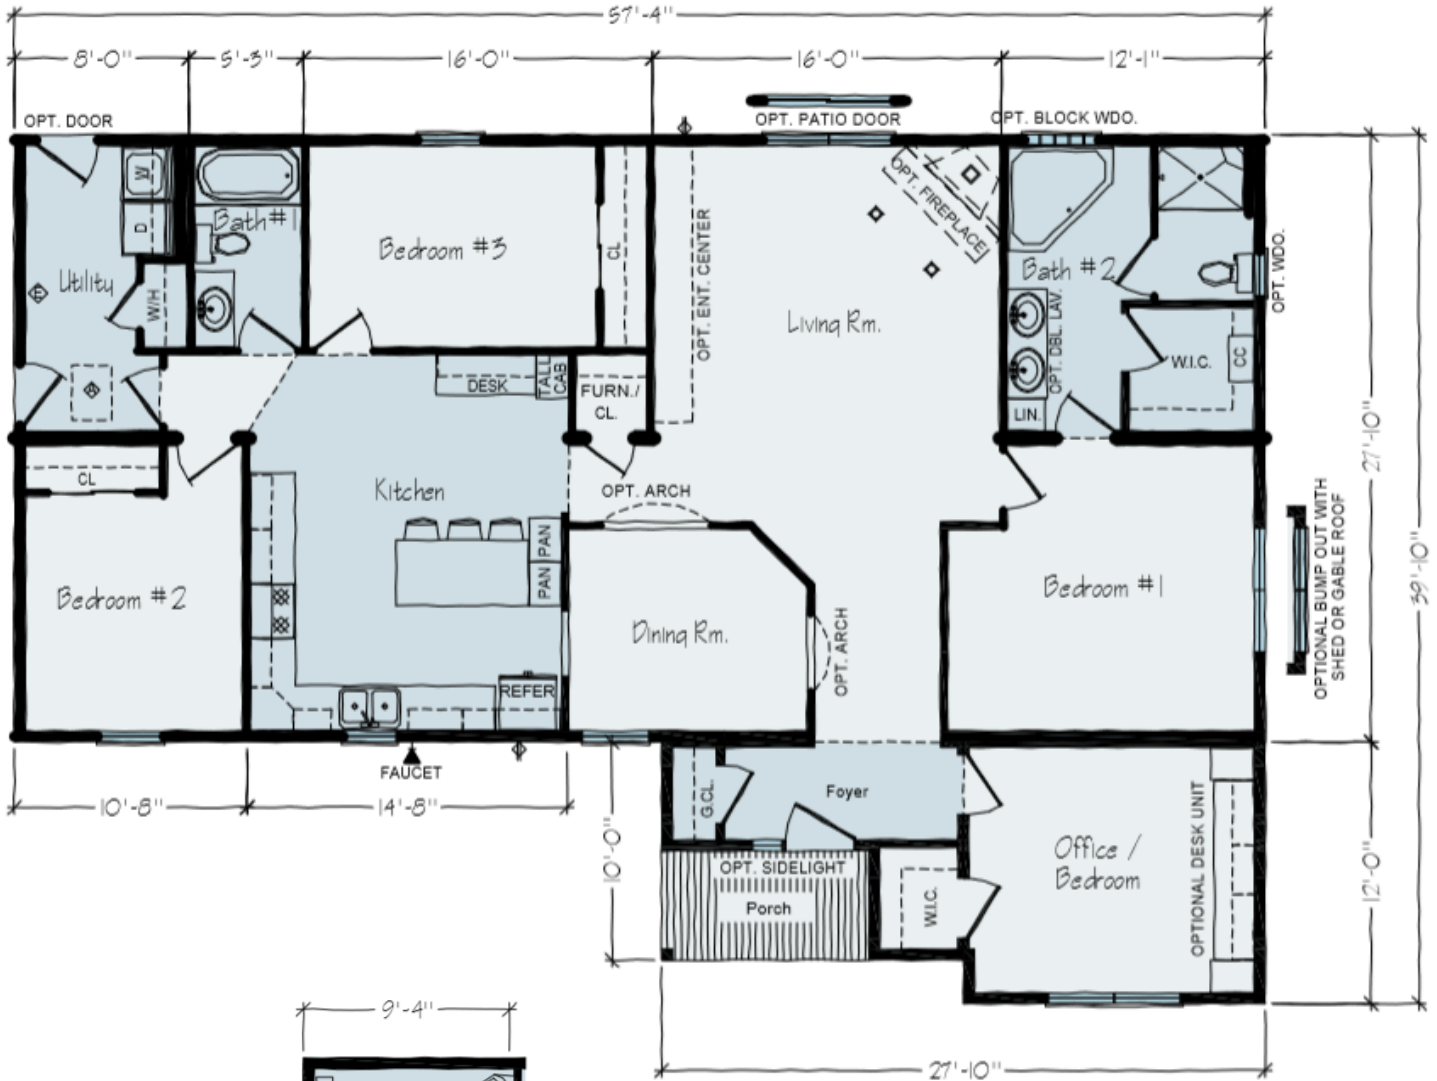

- Luxurious Private Master Bathroom
- Spacious Living Room For Entertaining
- Foyer With Closet
- Generous Walk-in Closet
- Fireplace
- Kitchen Peninsula

1913 Sq. Ft. | 4 Bedrooms | 2 Bath

VISIT US AT: [VERTICALWORKSINC.COM](https://www.verticalworksinc.com)

BECOME A FAN OF VERTICAL WORKS, INC.

GRIFFY

Optional Half Bath

Basement Option

sales@verticalworksinc.com
P:414.762.0950 | F:414.762.0955

3123 S. Memorial Dr. | Mt. Pleasant, WI 53403
101 Parr Ave. | Spicewood, TX 78669