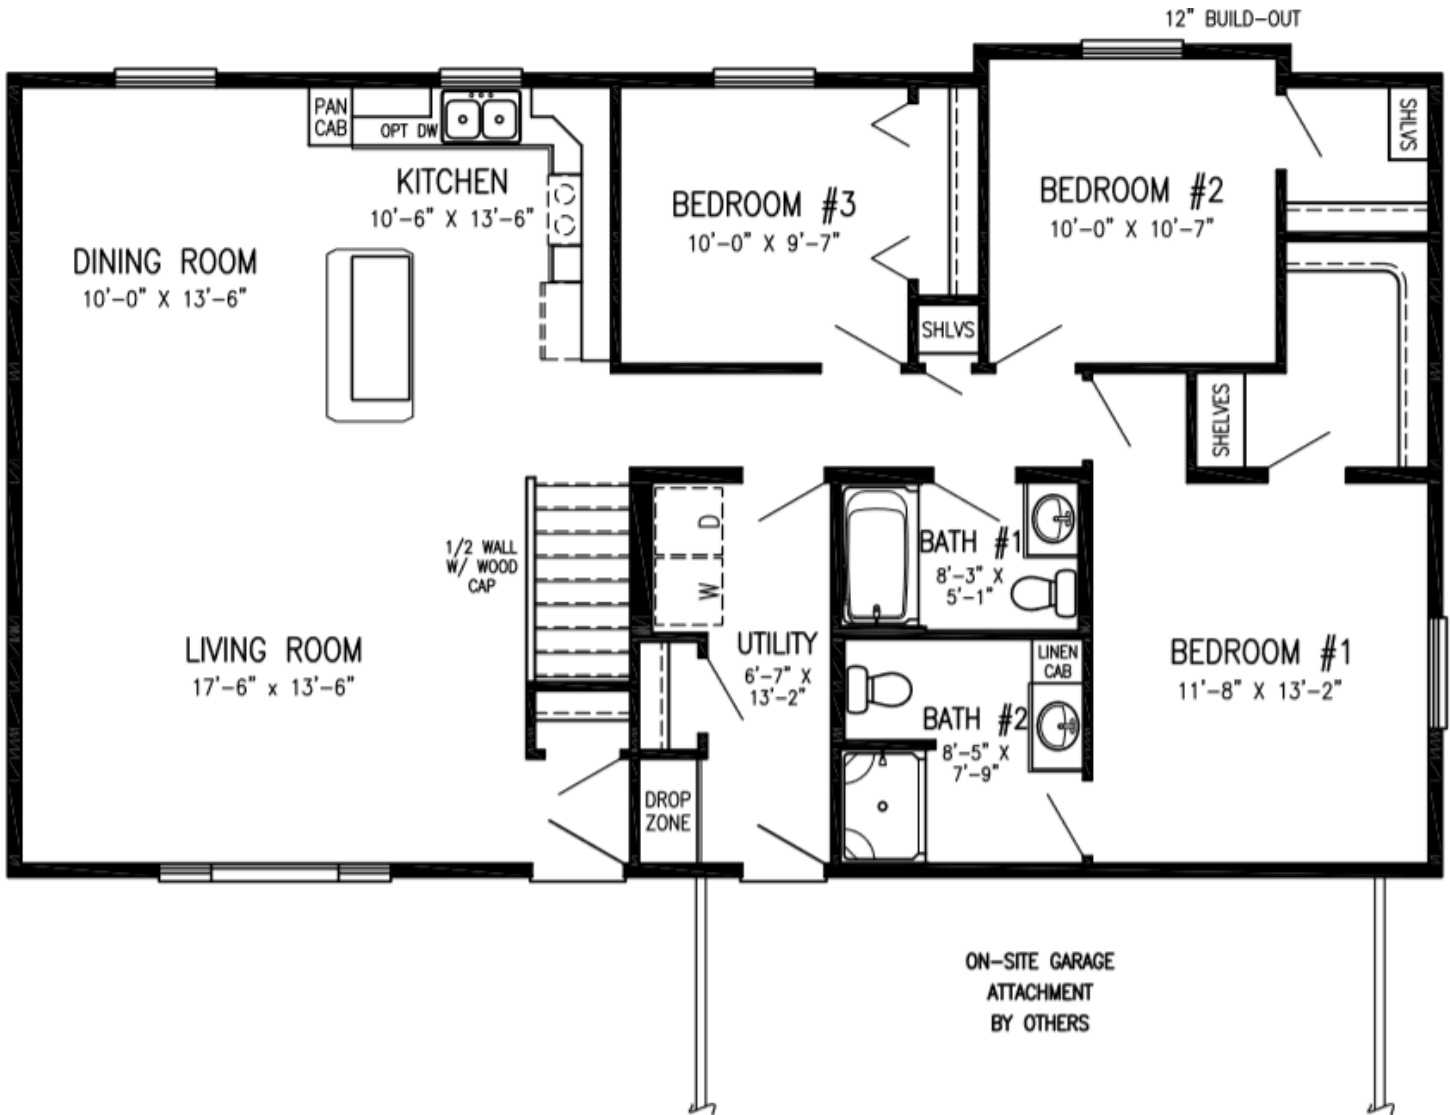

GOODMAN

sales@verticalworksinc.com
P:414.762.0950 | F:414.762.0955

3123 S. Memorial Dr. | Mt. Pleasant, WI 53403
101 Parr Ave. | Spicewood, TX 78669

VISIT US AT: VERTICALWORKSINC.COM