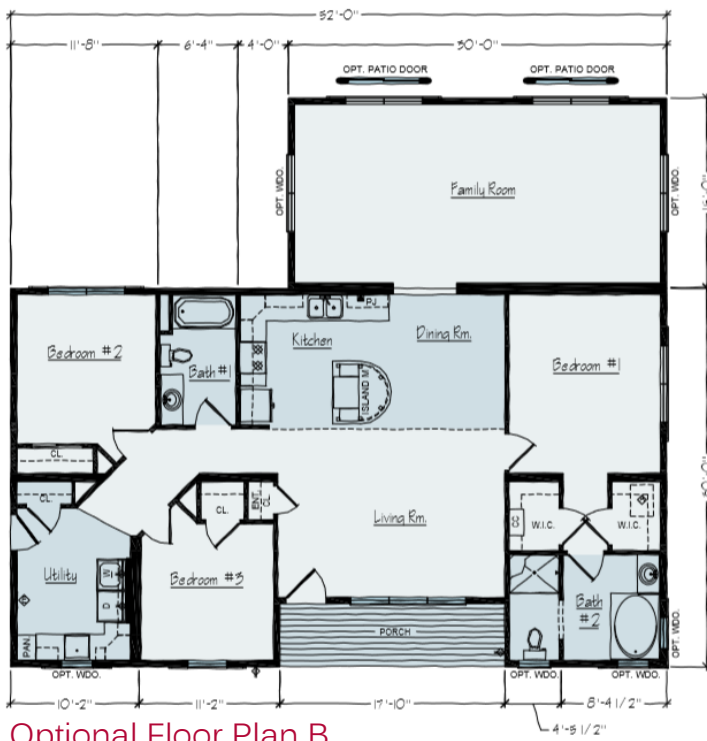

- Luxurious Private Master Bathroom
- Two Walk-in Closets in Master Bedroom
- Spacious Laundry Room on Main Floor
- Covered Front Porch
- Open Concept Living Area
- Unique Kitchen Island

1560/2010 Sq. Ft. | 3/4 Bedrooms | 2/4 Bath

VISIT US AT: VERTICALWORKSINC.COM

 BECOME A FAN OF VERTICAL WORKS, INC.

GIBSON

Basement Option

Basement Option

sales@verticalworksinc.com
P:414.762.0950 | F:414.762.0955

3123 S. Memorial Dr. | Mt. Pleasant, WI 53403
101 Parr Ave. | Spicewood, TX 78669