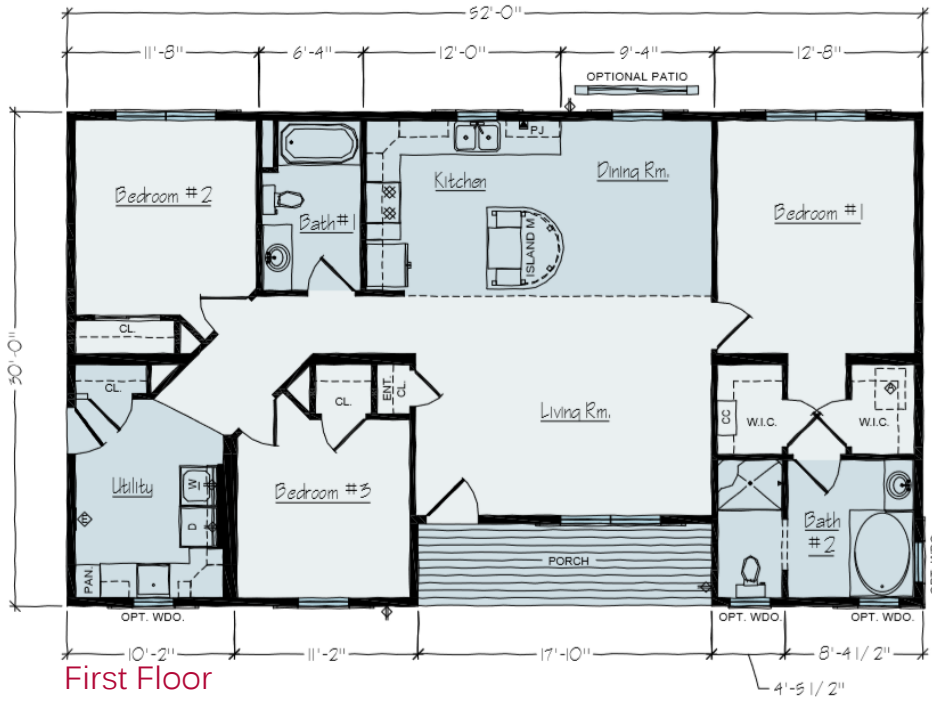

GIBSON

Basement Option