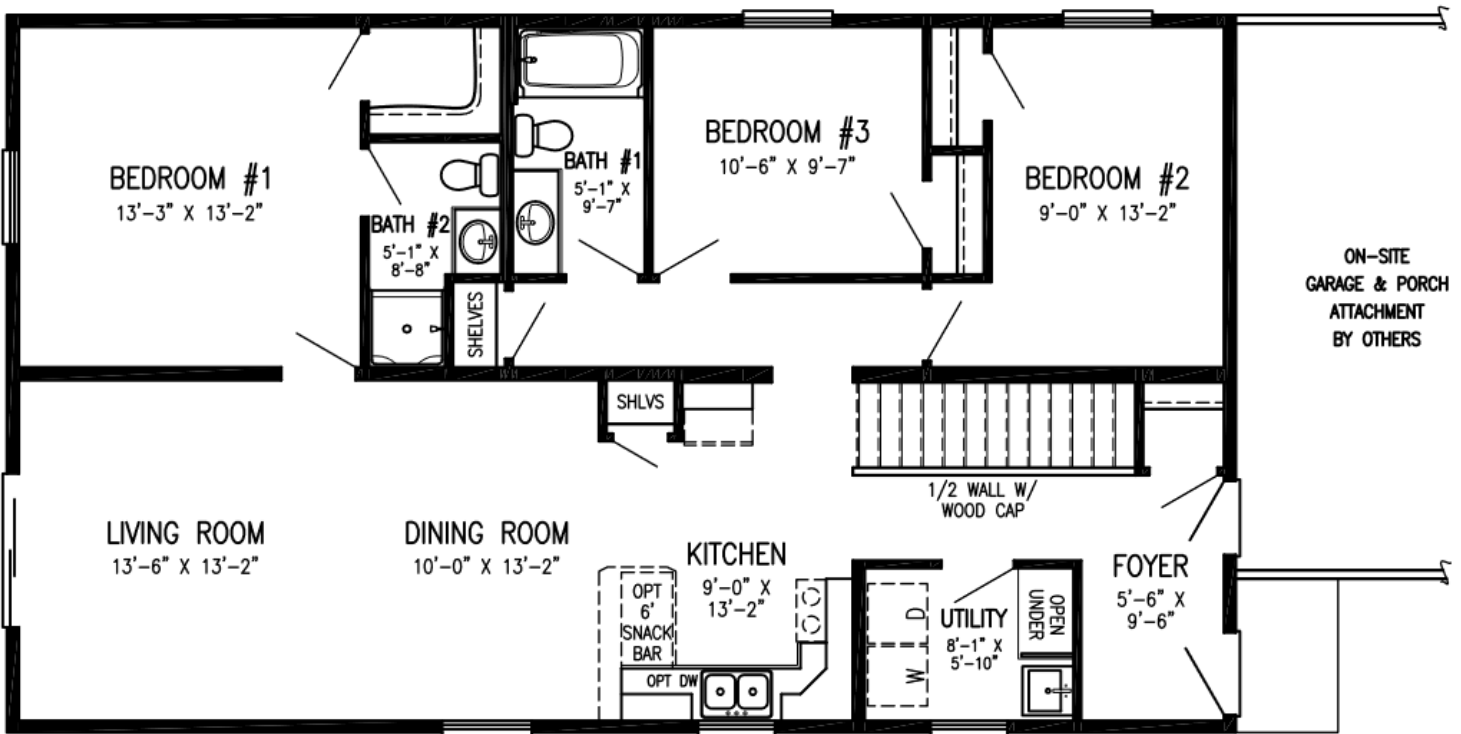

GERBER

sales@verticalworksinc.com
P:414.762.0950 | F:414.762.0955

3123 S. Memorial Dr. | Mt. Pleasant, WI 53403
101 Parr Ave. | Spicewood, TX 78669

VISIT US AT: VERTICALWORKSINC.COM