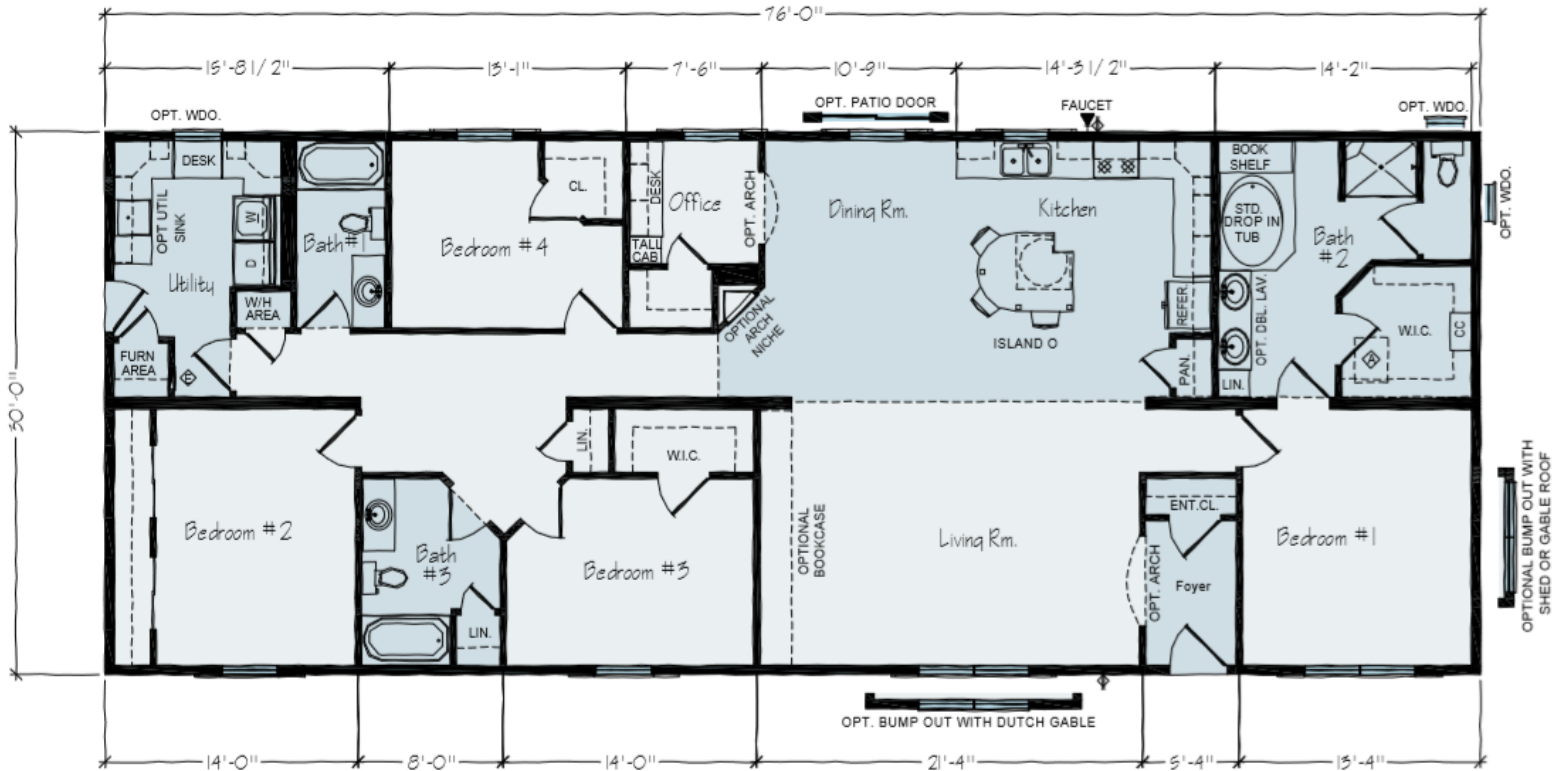

GEORGE

Basement Option

sales@verticalworksinc.com
P:414.762.0950 | F:414.762.0955

3123 S. Memorial Dr. | Mt. Pleasant, WI 53403
101 Parr Ave. | Spicewood, TX 78669

SHERWIN WILLIAMS

MERRILLAT CABINETS

KOHLER

SCHLAGE

MASONITE

ZIPsystem

VISIT US AT: VERTICALWORKSINC.COM