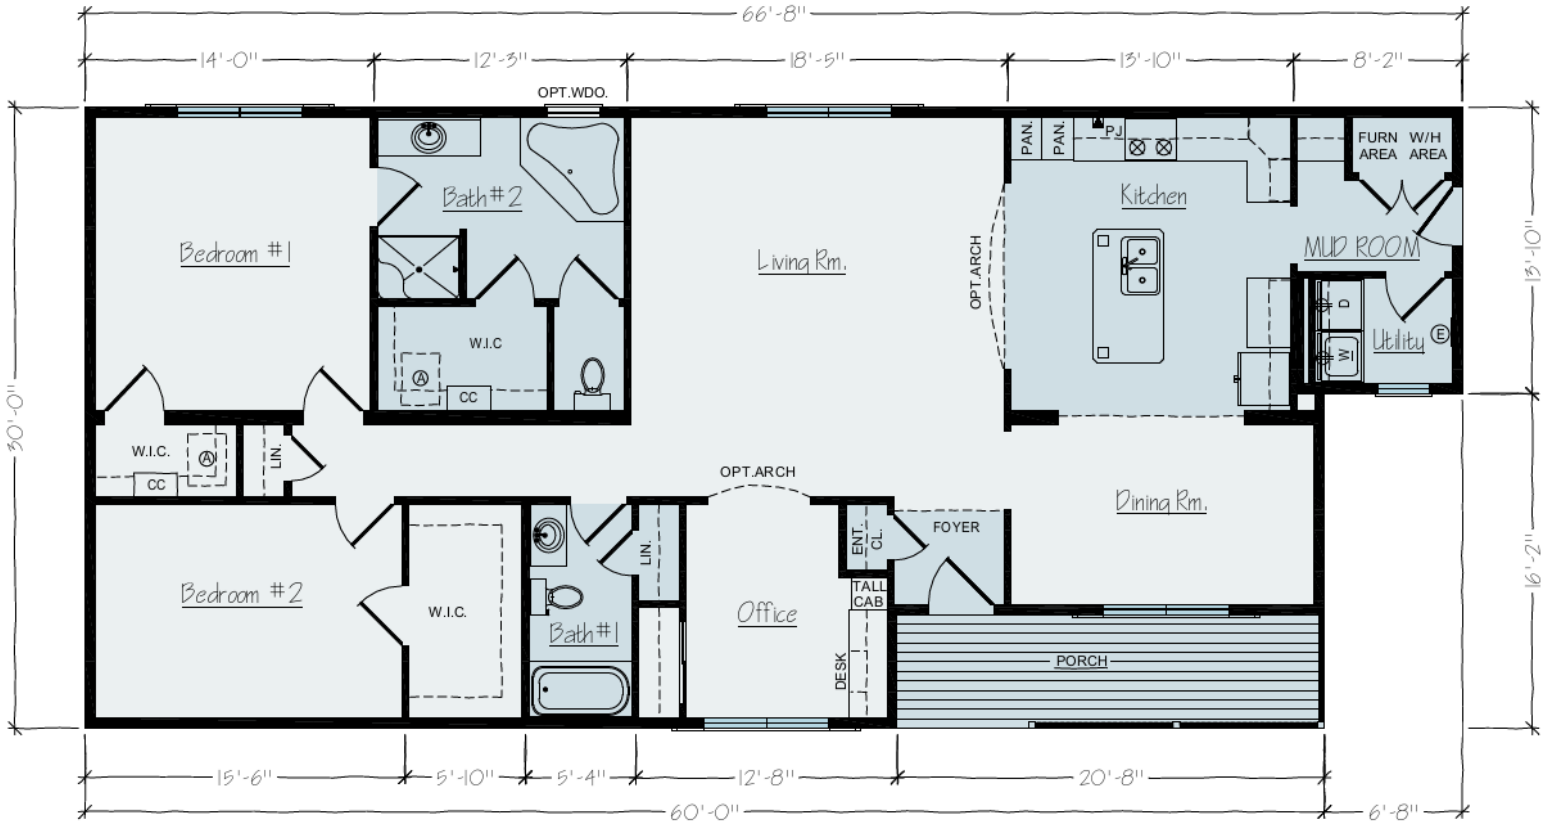

GAGE

Basement Option

sales@verticalworksinc.com
P:414.762.0950 | F:414.762.0955

3123 S. Memorial Dr. | Mt. Pleasant, WI 53403
101 Parr Ave. | Spicewood, TX 78669

SHERWIN WILLIAMS

MERRILLAT CABINETRY

KOHLER

SCHLAGE

MASONITE

ZIPsystem

VISIT US AT: VERTICALWORKSINC.COM