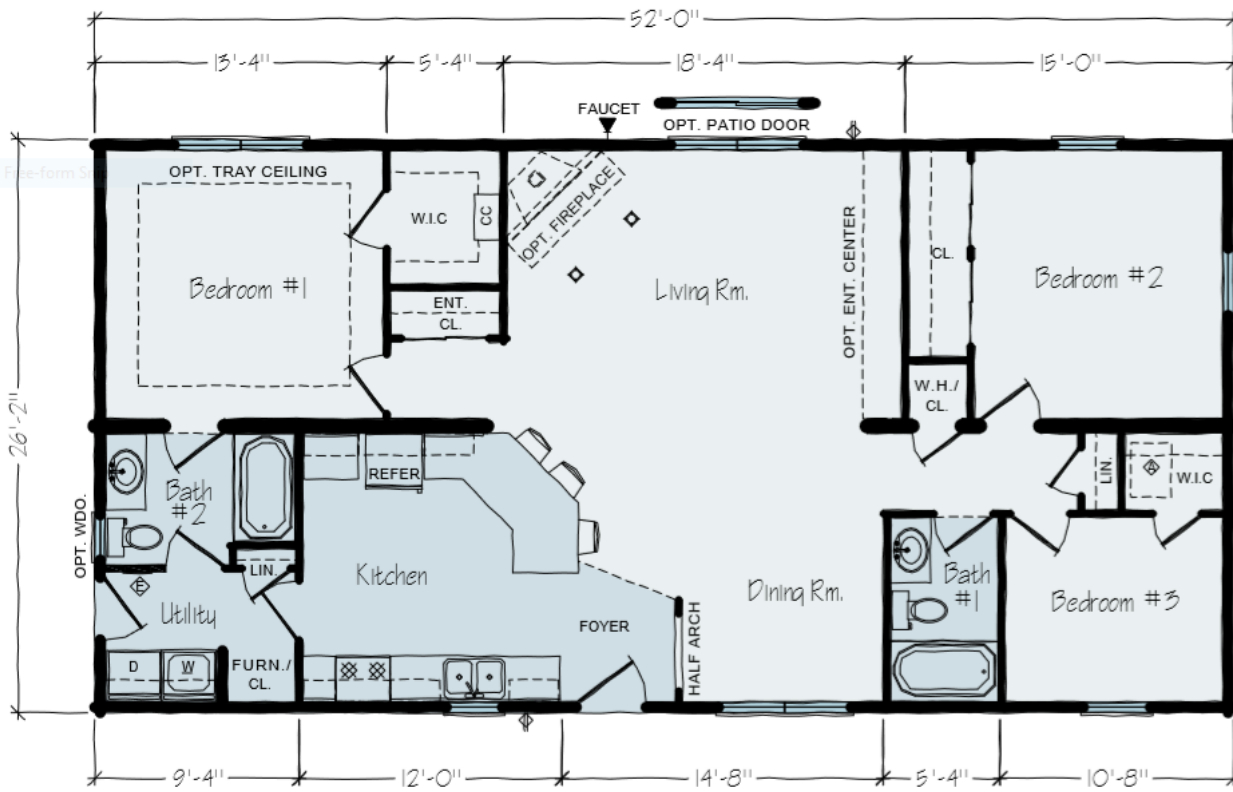

FLATROCK

Basement Option

sales@verticalworksinc.com
P:414.762.0950 | F:414.762.0955

3123 S. Memorial Dr. | Mt. Pleasant, WI 53403
101 Parr Ave. | Spicewood, TX 78669

SHERWIN WILLIAMS

MERILLAT CABINETRY

VISIT US AT: VERTICALWORKSINC.COM