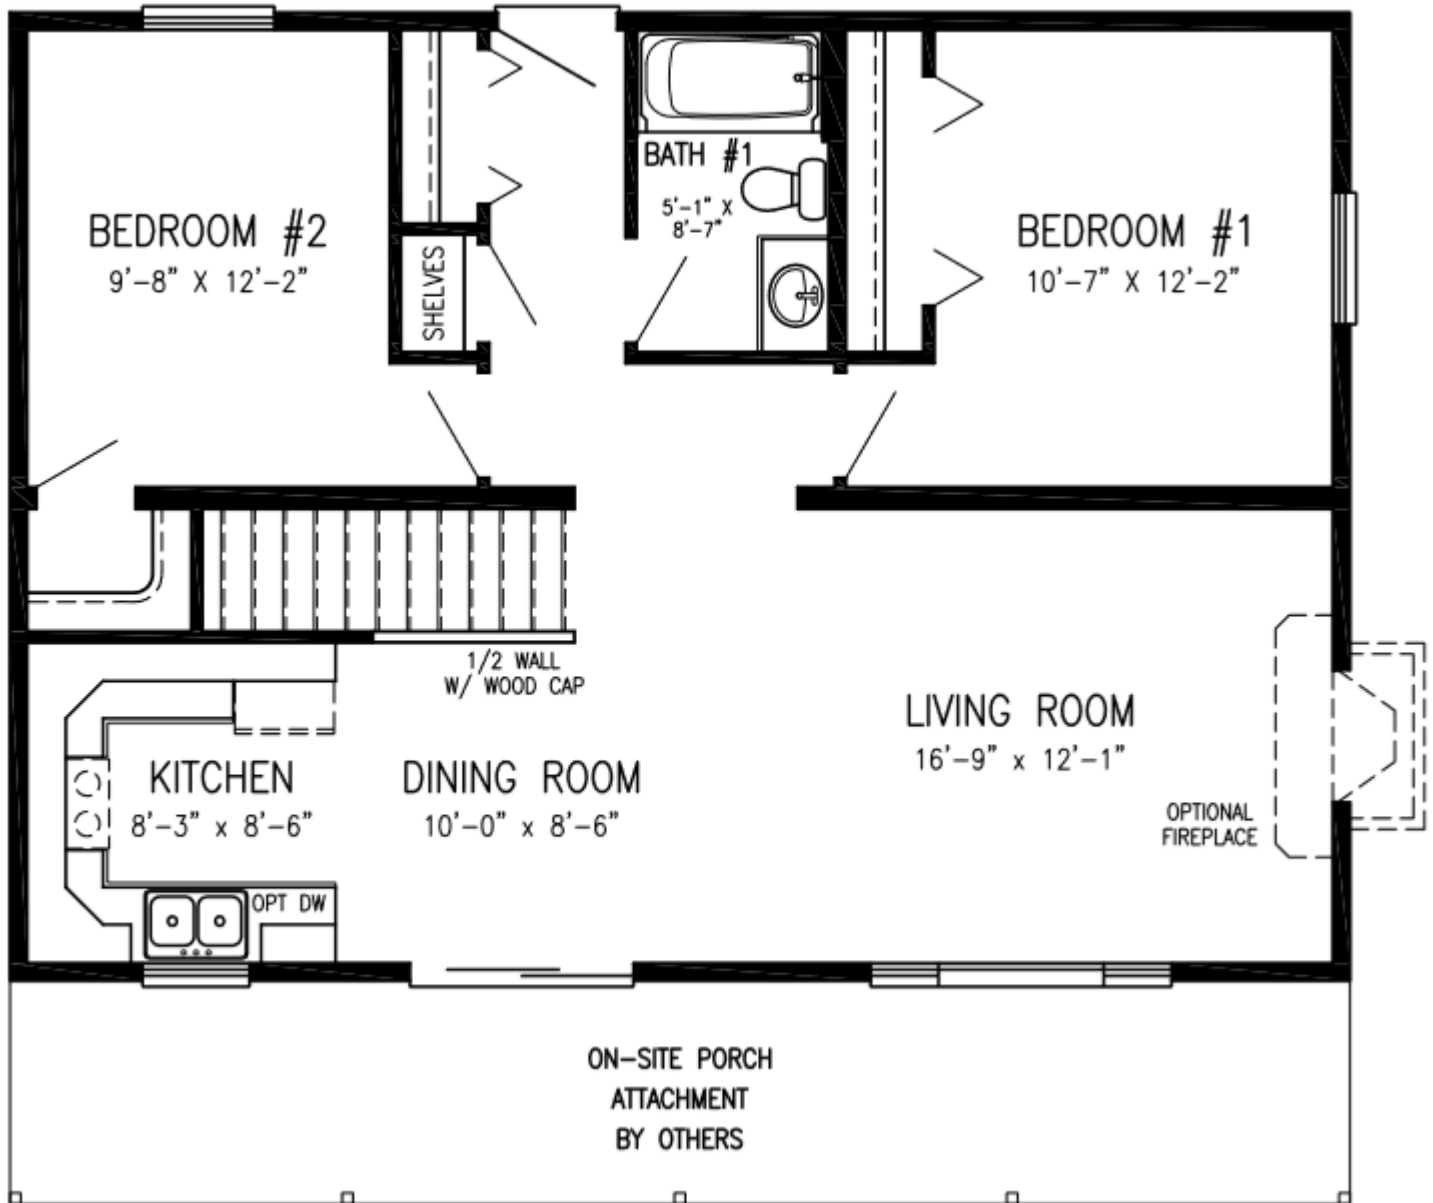

FESTGE

sales@verticalworksinc.com
P:414.762.0950 | F:414.762.0955

3123 S. Memorial Dr. | Mt. Pleasant, WI 53403
101 Parr Ave. | Spicewood, TX 78669

SHERWIN WILLIAMS

MERILLAT CABINETRY

KOHLER

SCHLAGE

MASONITE

GAF

ZIPsystem

VISIT US AT: VERTICALWORKSINC.COM