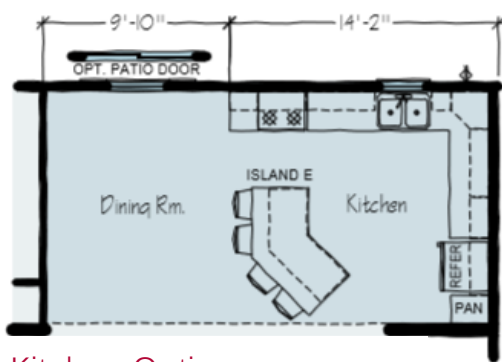

FAWN

Kitchen Option