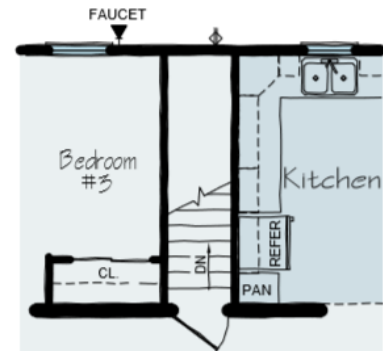

Basement Option

sales@verticalworksinc.com
P:414.762.0950 | F:414.762.0955

3123 S. Memorial Dr. | Mt. Pleasant, WI 53403
101 Parr Ave. | Spicewood, TX 78669

VISIT US AT: VERTICALWORKSINC.COM