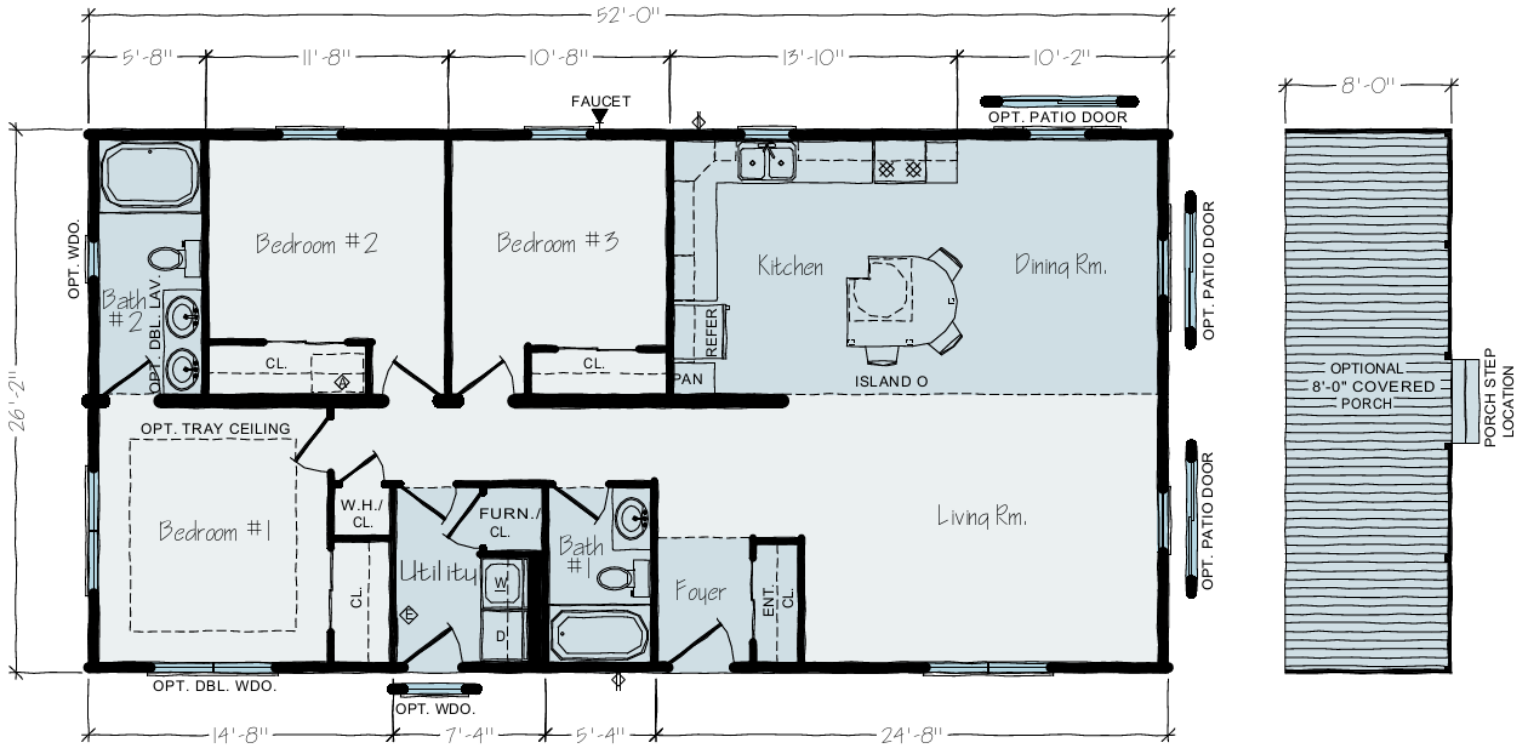

FAWN

Kitchen Option